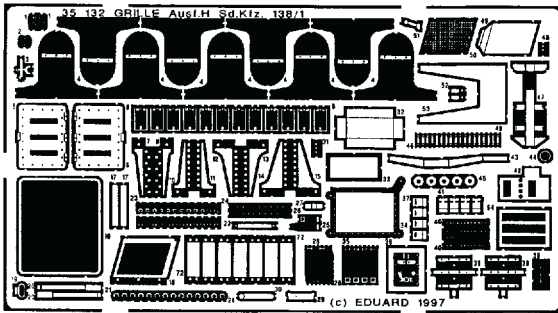

# Grille ausf. H Sd.Kfz.138/1

35 132

1/35 scale detail set for Dragon kit

- OPPOSITE SIDE
- REMOVE
- REPLACE