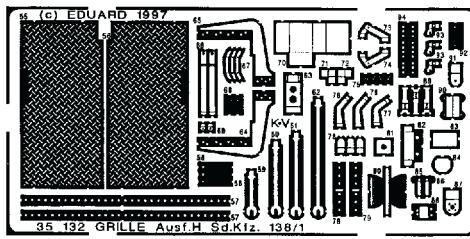

# Grille ausf. H Sd.Kfz.138/1

35 132

1/35 scale detail set for Dragon kit

- OPPOSITE SIDE
- REMOVE
- REPLACE