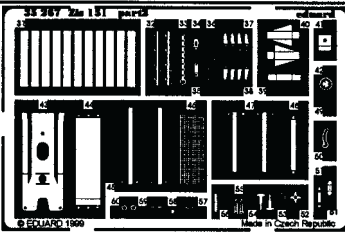

# ZIS-151

1/35 scale detail set for Zvezda kit

35 267

35 267

2x

-  OPPOSITE SIDE
-  REMOVE
-  REPLACE
-  GRIND
-  BEND