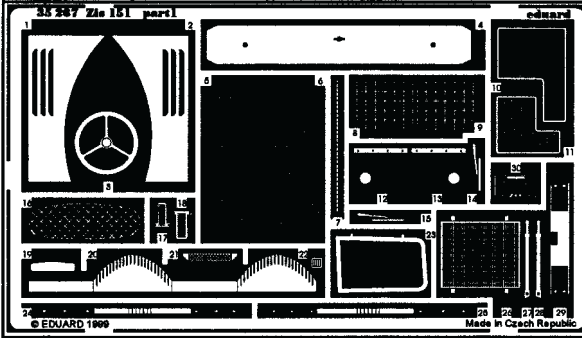

# ZIS-151

1/35 scale detail set for Zvezda kit

35 267

35 267

2x

-  OPPOSITE SIDE
-  REMOVE
-  REPLACE
-  GRIND
-  BEND