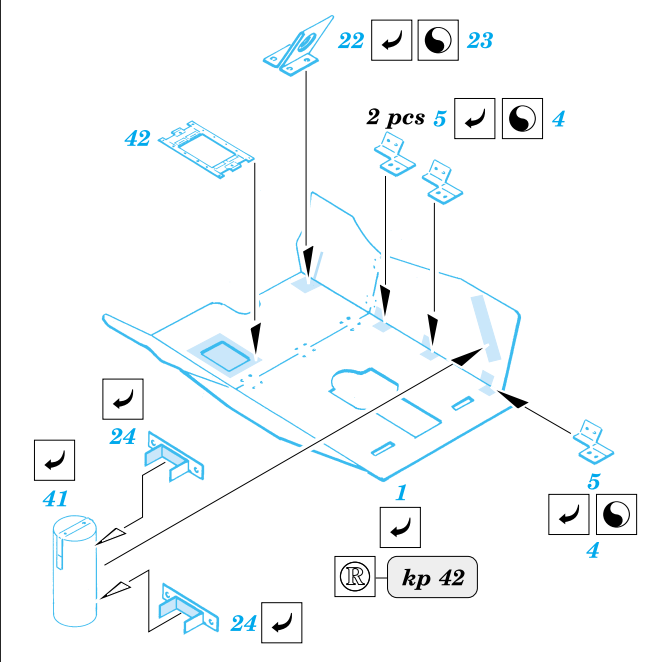

kit part 19

kit part 4

kit part 3

References: - Waffen-Arsenal No. 117 : Panzerabwehrgeschutze 3,7-8,8cm Pak
 - www.8thfold.com