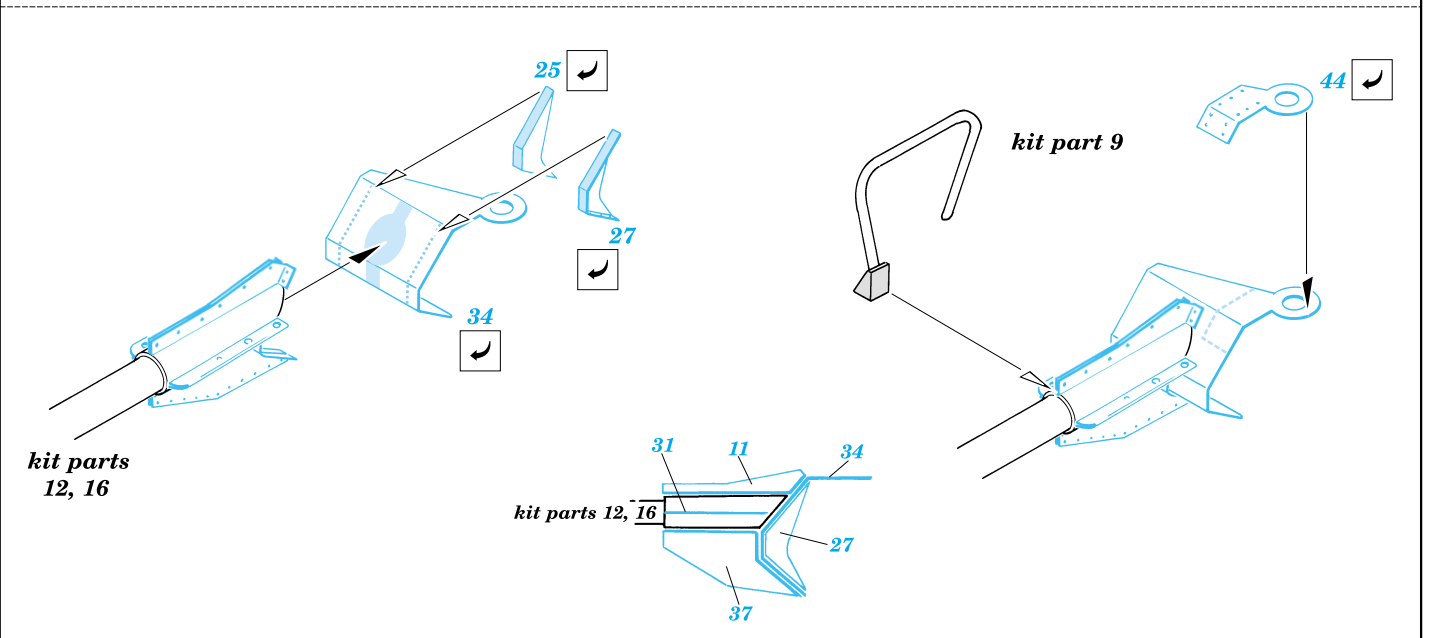

kit part 19

kit part 4

kit part 3

References: - Waffen-Arsenal No. 117 : Panzerabwehrgeschutze 3,7-8,8cm Pak
 - www.8thfold.com