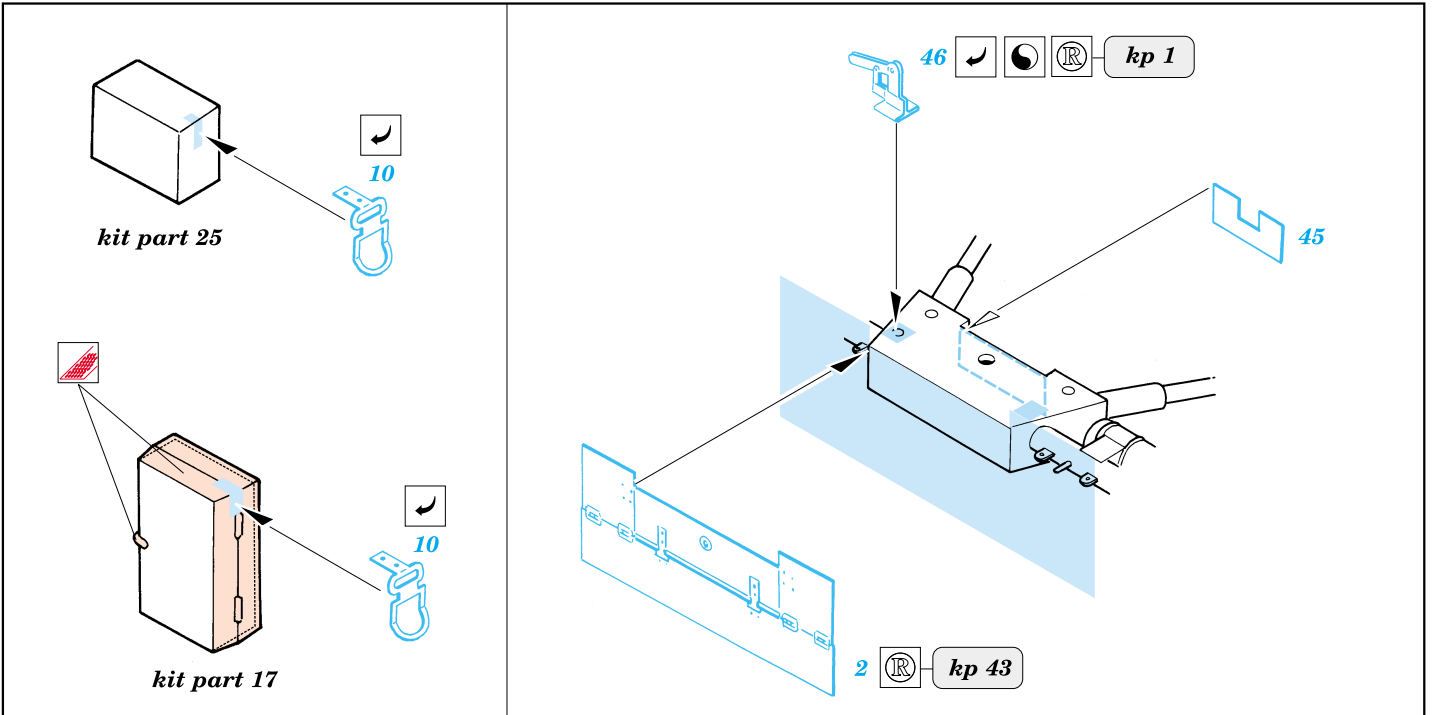

kit part 19

kit part 4

kit part 3

References: - Waffen-Arsenal No. 117 : Panzerabwehrgeschutze 3,7-8,8cm Pak
 - www.8thfold.com