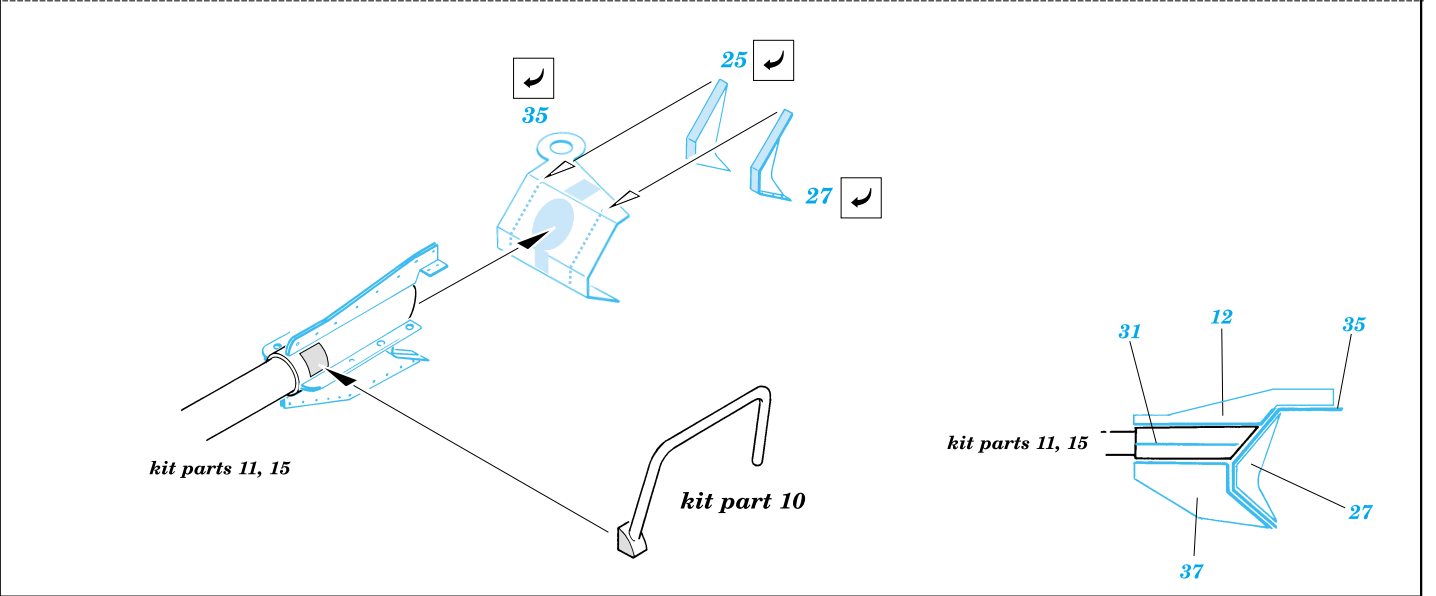

kit part 19

kit part 4

kit part 3

References: - Waffen-Arsenal No. 117 : Panzerabwehrgeschutze 3,7-8,8cm Pak
 - www.8thfold.com