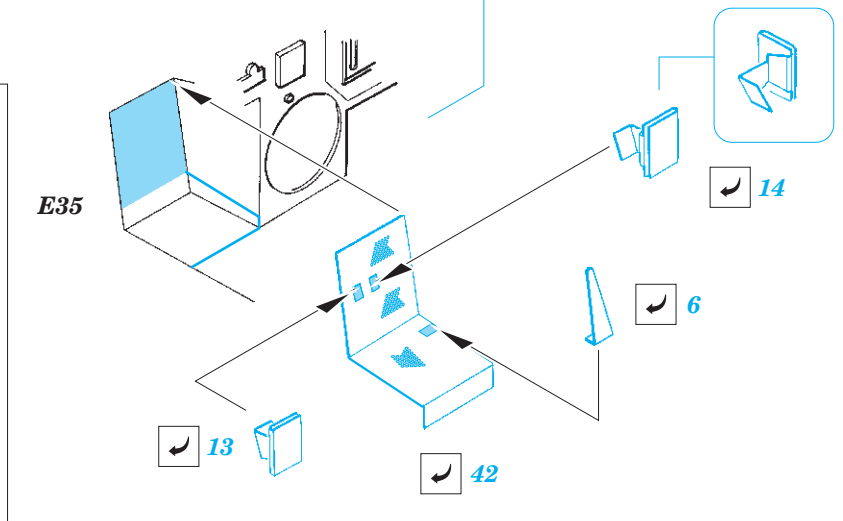

print

film

ORIGINAL KIT PARTS
PŮVODNÍ DÍLY STAVEBNICE

PHOTO-ETCHED PARTS
LEPTANÉ DÍLY

PARTS TO BE REMOVED
DÍLY K ODSTRANĚNÍ

FILL
TMELIT

REFERENCES:

- Ground Power Special Issue, February 2002 - Sd.Kfz 251
- Model Detail Photo Monograph No.22
- Ground Power Special Issue, November 2001 - SdKfz250
- Allied-Axis #10/2003
- Special Line #37