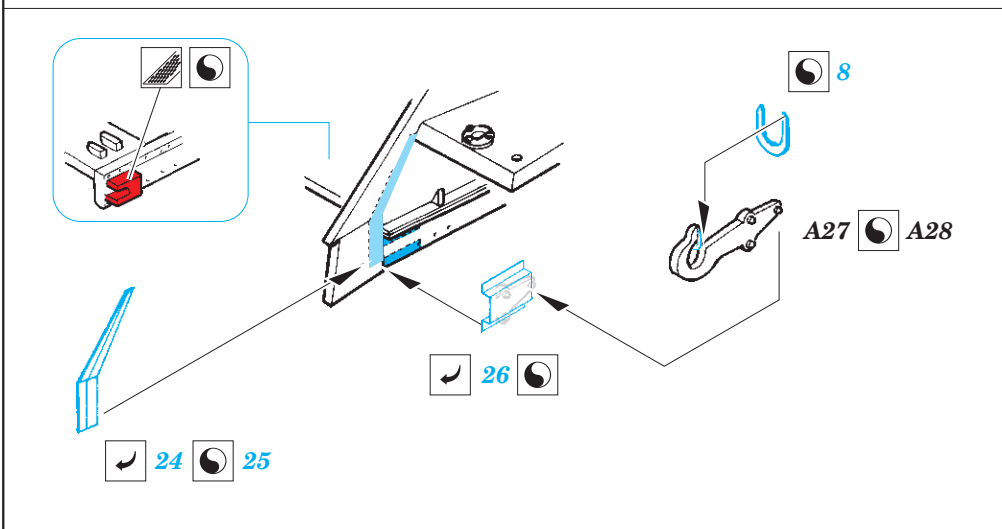

print

film

ORIGINAL KIT PARTS
PŮVODNÍ DÍLY STAVEBNICE

PHOTO-ETCHED PARTS
LEPTANÉ DÍLY

PARTS TO BE REMOVED
DÍLY K ODSTRANĚNÍ

FILL
TMELIT

REFERENCES:

- Ground Power Special Issue, February 2002 - Sd.Kfz 251
- Model Detail Photo Monograph No.22
- Ground Power Special Issue, November 2001 - SdKfz250
- Allied-Axis #10/2003
- Special Line #37