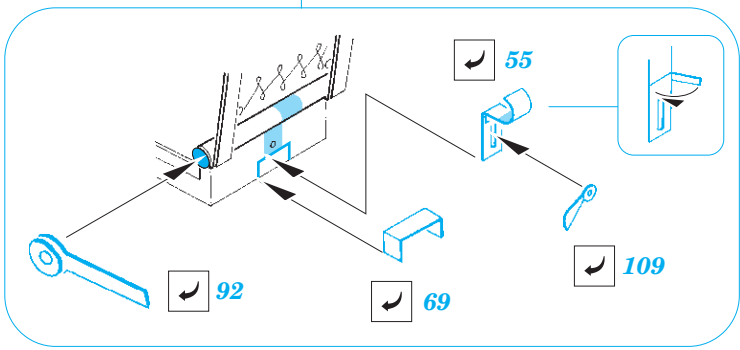

print

film

ORIGINAL KIT PARTS
PŮVODNÍ DÍLY STAVEBNICE

PHOTO-ETCHED PARTS
LEPTANÉ DÍLY

PARTS TO BE REMOVED
DÍLY K ODSTRANĚNÍ

FILL
TMELIT

REFERENCES:

- Ground Power Special Issue, February 2002 - Sd.Kfz 251
- Model Detail Photo Monograph No.22
- Ground Power Special Issue, November 2001 - SdKfz250
- Allied-Axis #10/2003
- Special Line #37