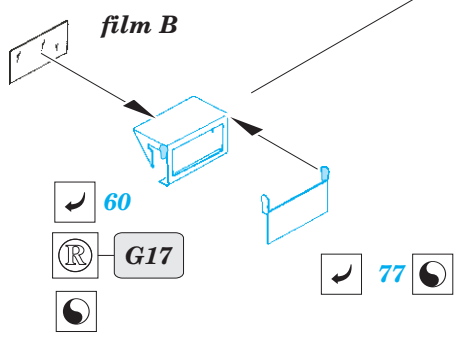

print

film

ORIGINAL KIT PARTS
PŮVODNÍ DÍLY STAVEBNICE

PHOTO-ETCHED PARTS
LEPTANÉ DÍLY

PARTS TO BE REMOVED
DÍLY K ODSTRANĚNÍ

FILL
TMELIT

REFERENCES:

- Ground Power Special Issue, February 2002 - Sd.Kfz 251
- Model Detail Photo Monograph No.22
- Ground Power Special Issue, November 2001 - SdKfz250
- Allied-Axis #10/2003
- Special Line #37