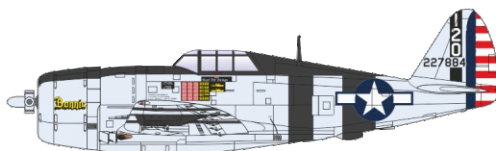

P-47D-23-RA, s/n 42-27884, Maj. William D. Dunham, 460th FS, 348th FG, 7th AF, Tacloban, Filipíny, prosinec 1944

Eduard - Model Accessories, Mírová 170, 435 21 Ohrnice, Czech Republic

4469 - NAV1
WWW.EDUARD.COM