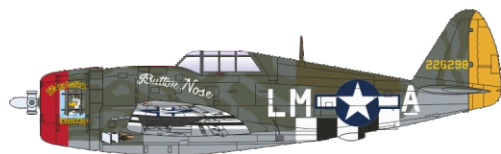

CONTAINS SMALL AND SHARP PARTS.
COLLECTORS ITEM · NOT A TOY

P-47D Razorback 1/144

Cat.No. 4469

P-47D-11-RE, s/n 42-75510, Lt. Col Francis Gabreski, 61st FS, 56th FG, 8th AF, Halesworth, Velká Británie, únor 1944