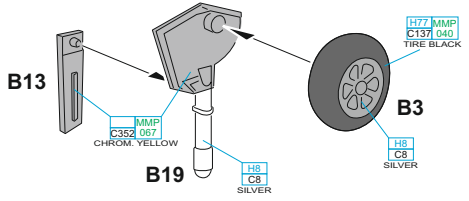

decal 49

B

INTERIOR COLOR - BARVA INTERIÉRU

INTERIOR	
90% +	10%
HES/MMMP C361 059	H12/MMMP C33 047
INTERIOR GREEN	FLAT BLACK

C**D**

E ?

F

H1