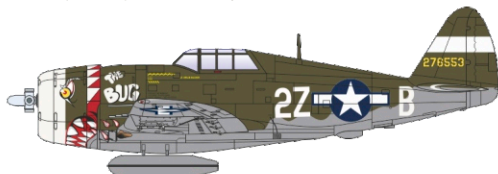

P-47D-20-RE, s/n 42-76553, 1st Lt. Arlie J. Blood, 510th FS, 405th FG, 8th AF, Christchurch, Velká Británie, květen 1944