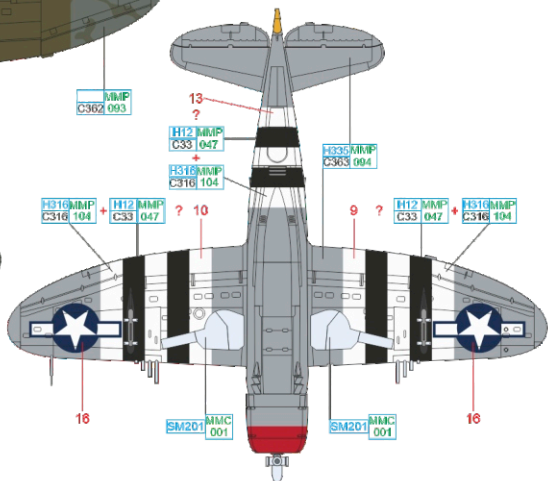

B P-47D-22-RE, s/n 42-26298, Lt. Albert P. Knafelz, 62nd FS, 56th FG, 8th AF, Boxted, England, July 1944

ČESKOU VERZI TEXTU NALEZNETE NA
www.eduard.com
POD KATALOGOVÝM ČÍSLEM 4469