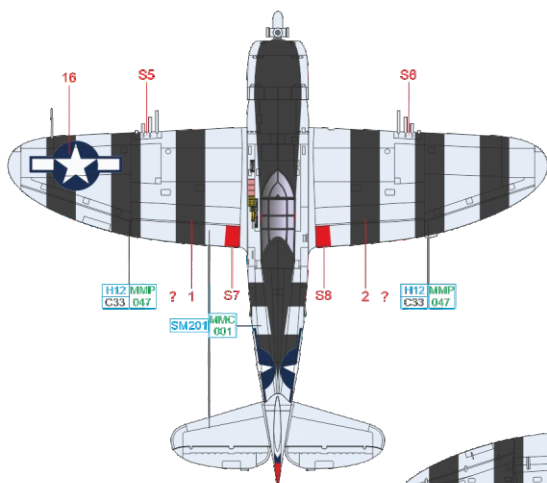

OLIVE DRAB H152 M1MP C12 091 NEUTRAL GRAY H153 C13 SUPER FINE SILVER SM201 M1MC 001 WHITE H1316 M1MP C316 104

eduard

E P-47D-23-RA, s/n 42-27884, Maj. William D. Dunham, 460th FS, 348th FG, 7th AF, Tacloban, Philippines, December 1944