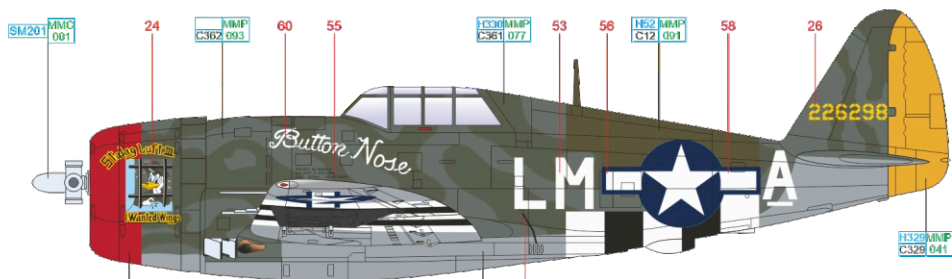

B P-47D-22-RE, s/n 42-26298, Lt. Albert P. Knafelz, 62nd FS, 56th FG, 8th AF, Boxted, England, July 1944

ČESKOU VERZI TEXTU NALEZNETE NA
www.eduard.com
POD KATALOGOVÝM ČÍSLEM 4469