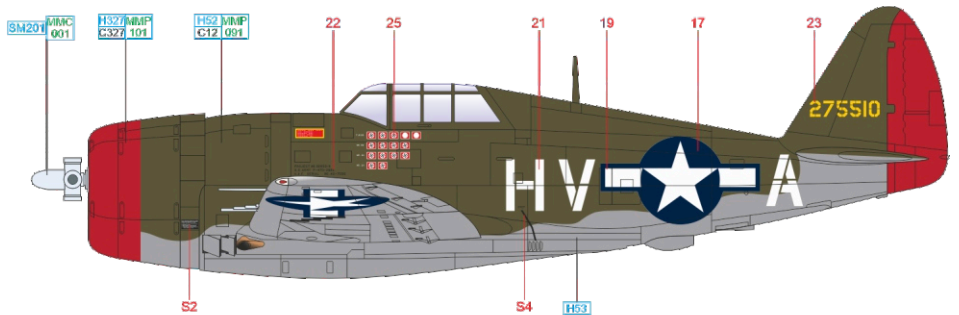

decal 49

B

INTERIOR COLOR - BARVA INTERIÉRU

INTERIOR	
90% +	10%
HES/MMMP C361 059	H12/MMMP C33 047
INTERIOR GREEN	FLAT BLACK

C**D**

A P-47D-11-RE, s/n 42-75510, Lt. Col. Francis Gabreski, 61st FS, 56th FG, 8th AF, Halesworth, England, February 1944