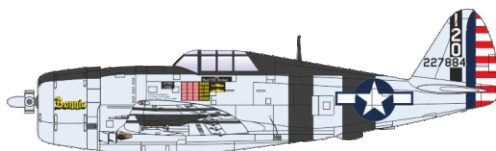

P-47D-23-RA, s/n 42-27884, Maj. William D. Dunham, 460th FS, 348th FG, 7th AF, Tacloban, Philippines, December 1944

Eduard - Model Accessories, Mírová 170, 435 21 Ohrnice, Czech Republic

4469 - NAV1
WWW.EDUARD.COM