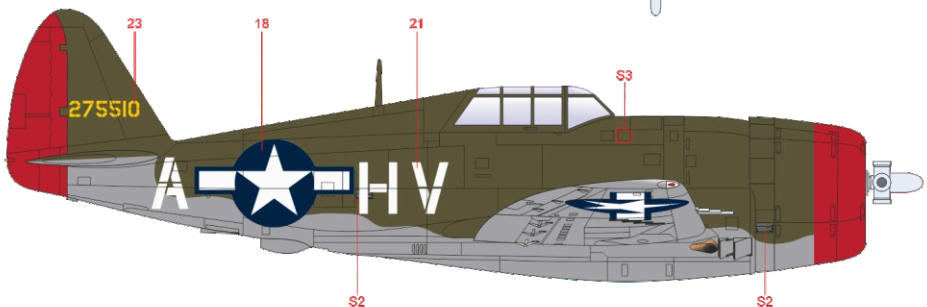

OLIVE DRAB H52/MMP C12 091 NEUTRAL GRAY H53 C13 RED E322/MMP C327 101 SUPER FINE SILVER SM201 M1MC 001

eduard