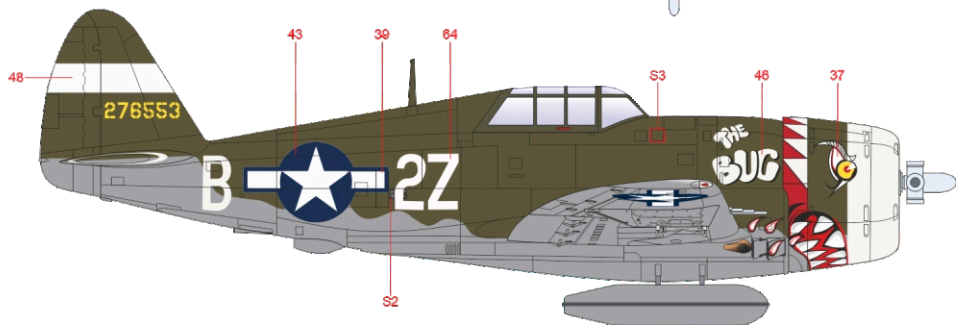

OLIVE DRAB H152 M1MP C12 091 NEUTRAL GRAY H153 C13 SUPER FINE SILVER SM201 M1MC 001 WHITE H1316 M1MP C316 104

eduard