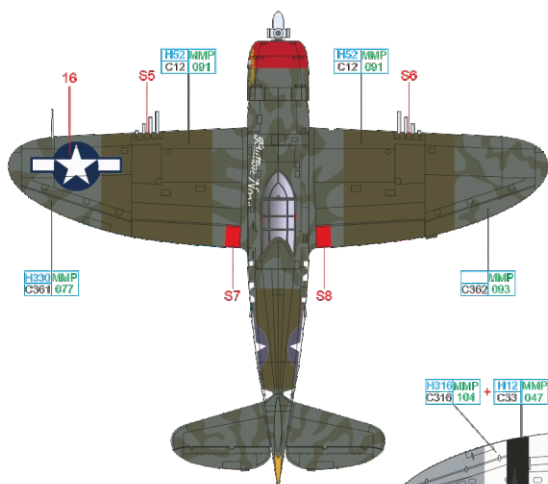

B P-47D-22-RE, s/n 42-26298, Lt. Albert P. Knafelz, 62nd FS, 56th FG, 8th AF, Boxted, England, July 1944

ČESKOU VERZI TEXTU NALEZNETE NA
www.eduard.com
POD KATALOGOVÝM ČÍSLEM 4469