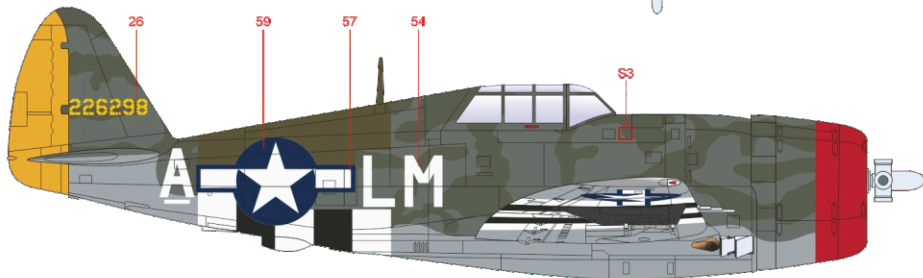

ORANGE YELLOW	H320 MMP C326 041	RED	H327 MMP C327 101	BLACK	H12 MMP C33 047	WHITE	H310 MMP C316 104	
DARK GREEN	H330 MMP C361 077	OCEAN GRAY	MMP C362 093	MEDIUM SEA GRAY	H333 MMP C363 094	OLIVE DRAB	H32 MMP C12 001	
							SUPER FINE SILVER	SM201 MMC 001