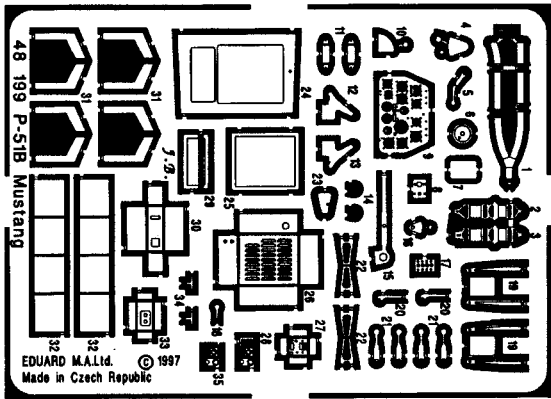

# P-51B Mustang

1/48 scale detail set for Tamiya kit

- OPPOSITE SIDE
- REMOVE
- BEND
- REPLACE
- GRIND
- OPTION