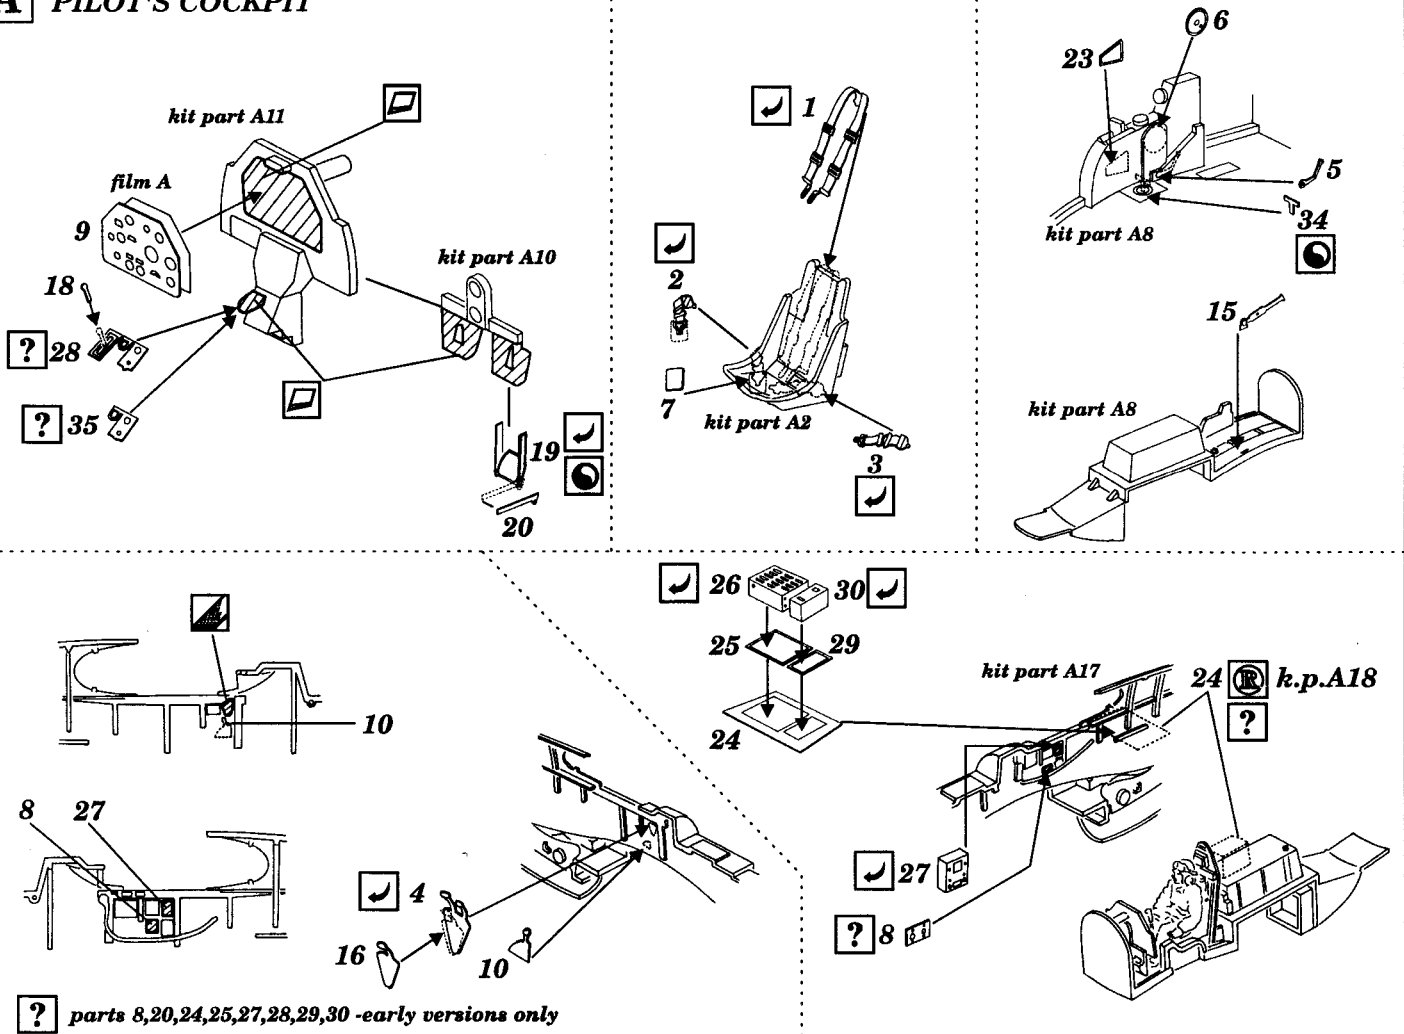

# P-51B Mustang

1/48 scale detail set for Tamiya kit

- OPPOSITE SIDE
- REMOVE
- BEND
- REPLACE
- GRIND
- OPTION

## A PILOT'S COCKPIT

## C EXTERNAL PARTS