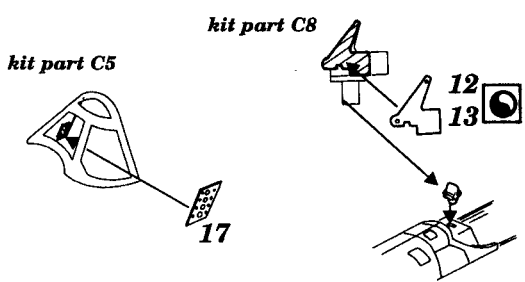

# P-51B Mustang

1/48 scale detail set for Tamiya kit

- OPPOSITE SIDE
- REMOVE
- BEND
- REPLACE
- GRIND
- OPTION

## C EXTERNAL PARTS