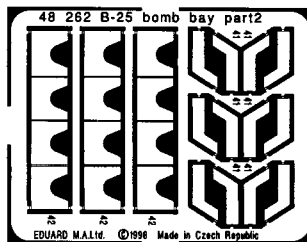

# B-25 -bomb bay

1/48 scale detail set for Monogram kit

-  OPPOSITE SIDE
-  REMOVE
-  BEND
-  REPLACE
-  GRIND
-  OPTION