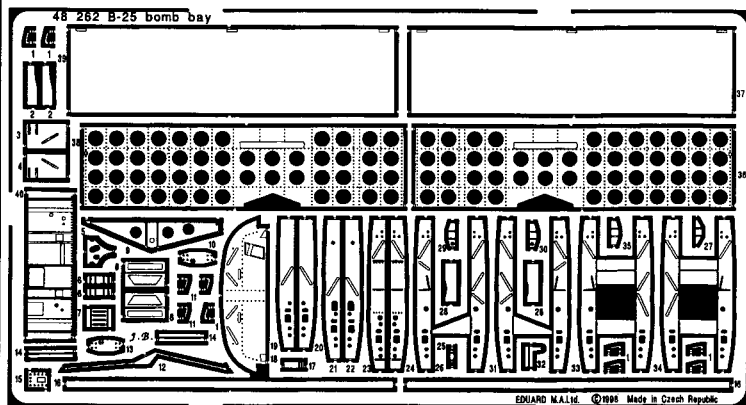

# B-25 -bomb bay

1/48 scale detail set for Monogram kit

-  OPPOSITE SIDE
-  REMOVE
-  BEND
-  REPLACE
-  GRIND
-  OPTION