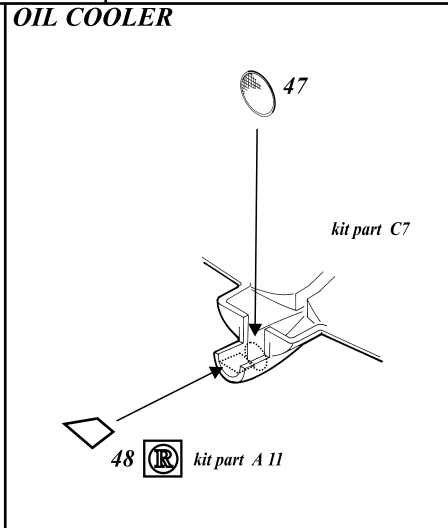

A6M5 Zero

1/48 scale detail set for Hasegawa kit

-  OPPOSITE SIDE
-  REMOVE
-  BEND
-  REPLACE
-  GRIND
-  OPTION

COCKPIT

OIL COOLER

ENGINE

UNDERCARRIAGE

FLAPS