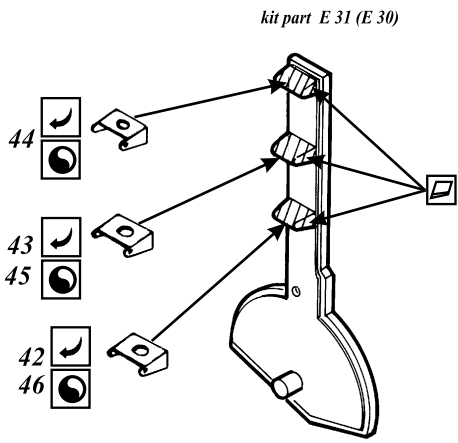

A6M5 Zero

1/48 scale detail set for Hasegawa kit

-  OPPOSITE SIDE
-  REMOVE
-  BEND
-  REPLACE
-  GRIND
-  OPTION

COCKPIT

OIL COOLER

ENGINE

UNDERCARRIAGE

FLAPS