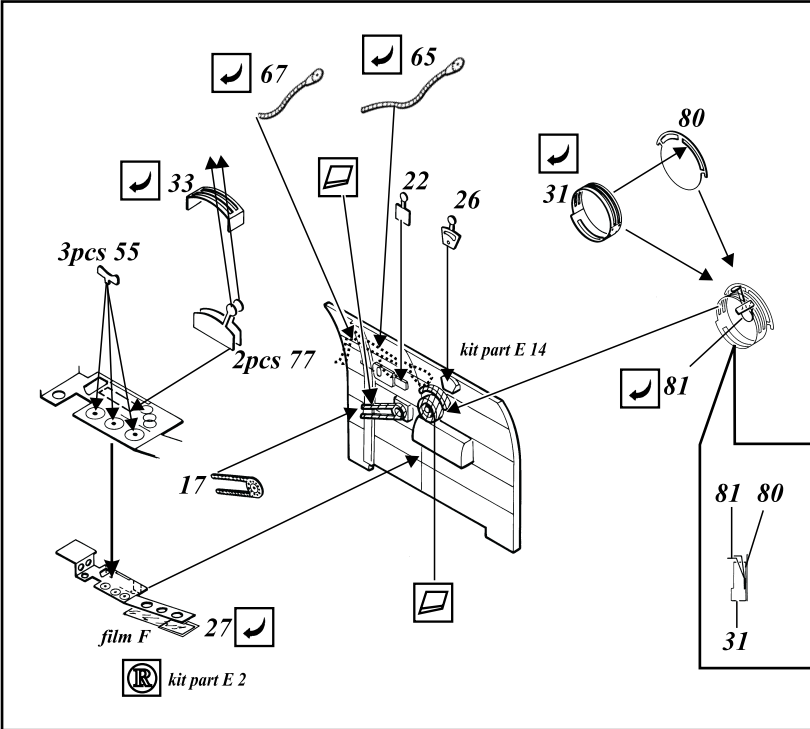

A6M5 Zero

1/48 scale detail set for Hasegawa kit

-  OPPOSITE SIDE
-  REMOVE
-  BEND
-  REPLACE
-  GRIND
-  OPTION

COCKPIT

OIL COOLER

ENGINE

UNDERCARRIAGE

FLAPS