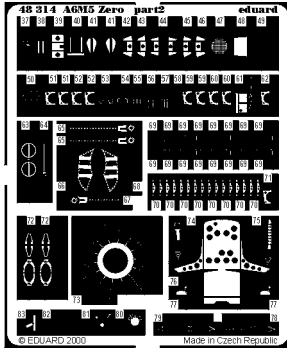

A6M5 Zero

1/48 scale detail set for Hasegawa kit

-  OPPOSITE SIDE
-  REMOVE
-  BEND
-  REPLACE
-  GRIND
-  OPTION

COCKPIT

OIL COOLER

ENGINE

UNDERCARRIAGE

FLAPS