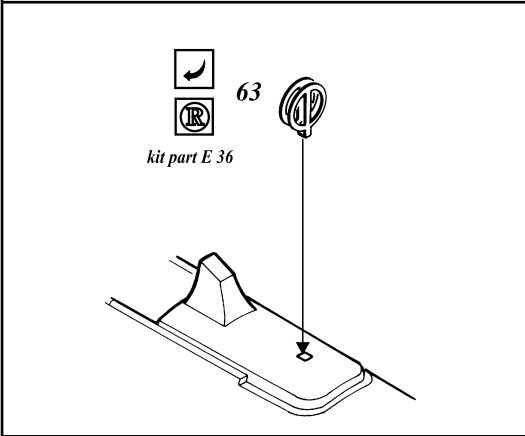

A6M5 Zero

1/48 scale detail set for Hasegawa kit

-  OPPOSITE SIDE
-  REMOVE
-  BEND
-  REPLACE
-  GRIND
-  OPTION

COCKPIT

OIL COOLER

ENGINE

UNDERCARRIAGE

FLAPS