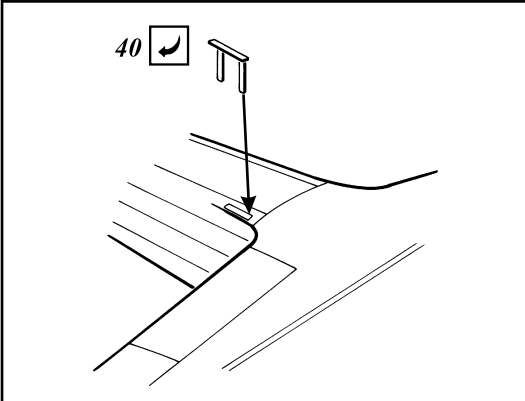

A6M5 Zero

1/48 scale detail set for Hasegawa kit

-  OPPOSITE SIDE
-  REMOVE
-  BEND
-  REPLACE
-  GRIND
-  OPTION

COCKPIT

OIL COOLER

ENGINE

UNDERCARRIAGE

FLAPS