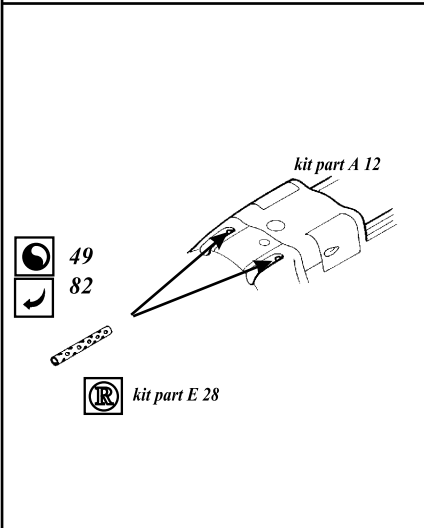

A6M5 Zero

1/48 scale detail set for Hasegawa kit

-  OPPOSITE SIDE
-  REMOVE
-  BEND
-  REPLACE
-  GRIND
-  OPTION

COCKPIT

OIL COOLER

ENGINE

UNDERCARRIAGE

FLAPS