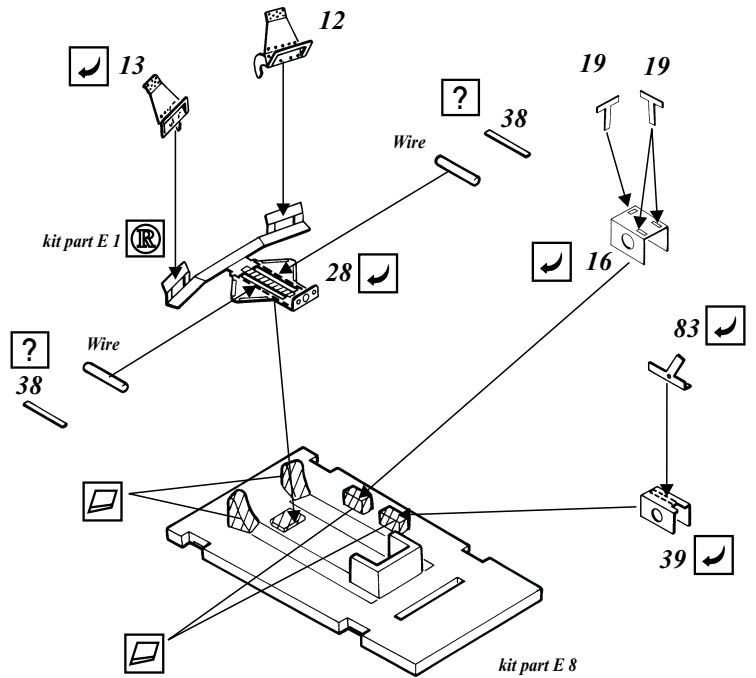

A6M5 Zero

1/48 scale detail set for Hasegawa kit

-  OPPOSITE SIDE
-  REMOVE
-  BEND
-  REPLACE
-  GRIND
-  OPTION

COCKPIT

OIL COOLER

ENGINE

UNDERCARRIAGE

FLAPS