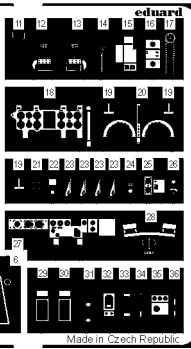

A6M5 Zero

1/48 scale detail set for Hasegawa kit

-  OPPOSITE SIDE
-  REMOVE
-  BEND
-  REPLACE
-  GRIND
-  OPTION

COCKPIT

OIL COOLER

ENGINE

UNDERCARRIAGE

FLAPS