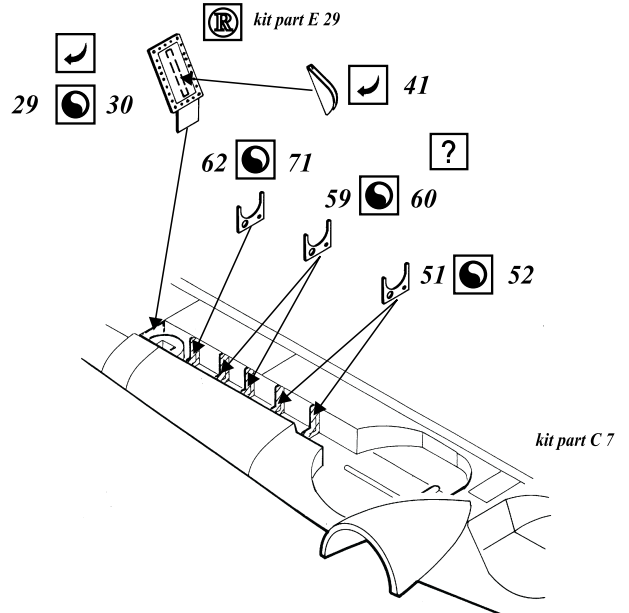

A6M5 Zero

1/48 scale detail set for Hasegawa kit

-  OPPOSITE SIDE
-  REMOVE
-  BEND
-  REPLACE
-  GRIND
-  OPTION

COCKPIT

OIL COOLER

ENGINE

UNDERCARRIAGE

FLAPS