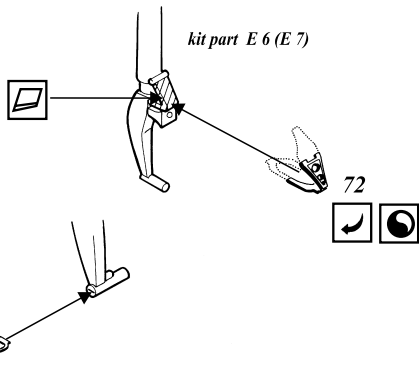

A6M5 Zero

1/48 scale detail set for Hasegawa kit

-  OPPOSITE SIDE
-  REMOVE
-  BEND
-  REPLACE
-  GRIND
-  OPTION

COCKPIT

OIL COOLER

ENGINE

UNDERCARRIAGE

FLAPS