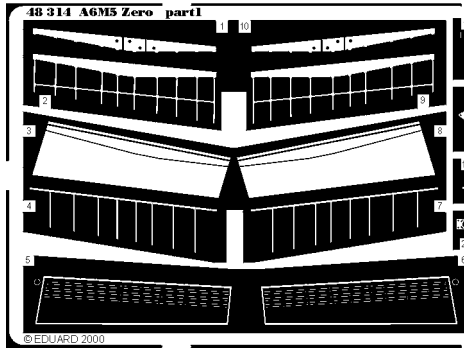

A6M5 Zero

1/48 scale detail set for Hasegawa kit

-  OPPOSITE SIDE
-  REMOVE
-  BEND
-  REPLACE
-  GRIND
-  OPTION

COCKPIT

OIL COOLER

ENGINE

UNDERCARRIAGE

FLAPS