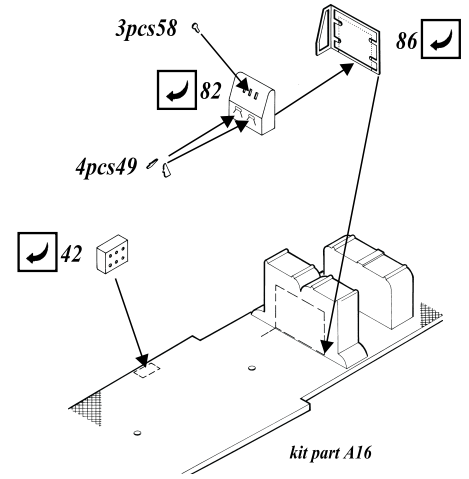

Beaufighter Mk.X

1/48 scale detail set for Tamiya kit

48 319

-  OPPOSITE SIDE
-  REMOVE
-  BEND
-  REPLACE
-  GRIND
-  OPTION

A COCKPIT

B INTERIOR

C ENGINE & GRILLS

D TORPEDO + BOMB