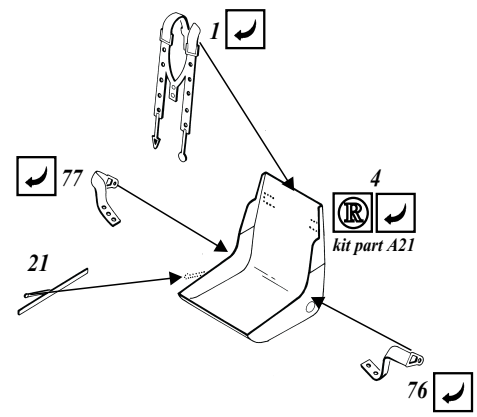

Beaufighter Mk.X

1/48 scale detail set for Tamiya kit

48 319

-  OPPOSITE SIDE
-  REMOVE
-  BEND
-  REPLACE
-  GRIND
-  OPTION

A COCKPIT

B INTERIOR

C ENGINE & GRILLS

D TORPEDO + BOMB

E WHEEL WELL DOORS

F EXTERNAL PARTS