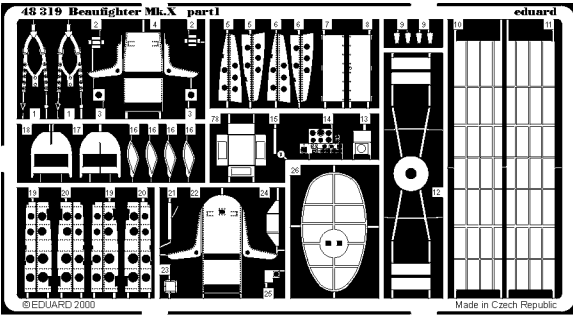

Beaufighter Mk.X

1/48 scale detail set for Tamiya kit

48 319

-  OPPOSITE SIDE
-  REMOVE
-  BEND
-  REPLACE
-  GRIND
-  OPTION

A COCKPIT

B INTERIOR

C ENGINE & GRILLS

D TORPEDO + BOMB

E WHEEL WELL DOORS

F EXTERNAL PARTS