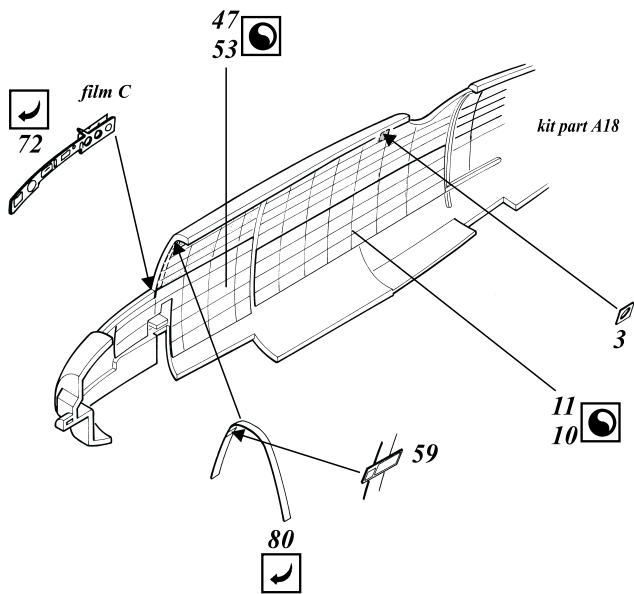

Beaufighter Mk.X

1/48 scale detail set for Tamiya kit

48 319

-  OPPOSITE SIDE
-  REMOVE
-  BEND
-  REPLACE
-  GRIND
-  OPTION

A COCKPIT

B INTERIOR

C ENGINE & GRILLS

D TORPEDO + BOMB

E WHEEL WELL DOORS

F EXTERNAL PARTS