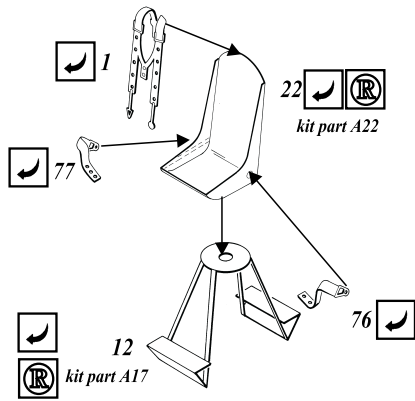

Beaufighter Mk.X

1/48 scale detail set for Tamiya kit

48 319

-  OPPOSITE SIDE
-  REMOVE
-  BEND
-  REPLACE
-  GRIND
-  OPTION

A COCKPIT

B INTERIOR

C ENGINE & GRILLS

D TORPEDO + BOMB

E WHEEL WELL DOORS

F EXTERNAL PARTS