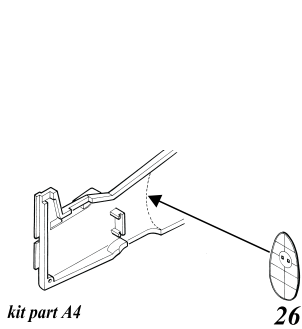

Beaufighter Mk.X

1/48 scale detail set for Tamiya kit

48 319

-  OPPOSITE SIDE
-  REMOVE
-  BEND
-  REPLACE
-  GRIND
-  OPTION

A COCKPIT

B INTERIOR

C ENGINE & GRILLS

D TORPEDO + BOMB

E WHEEL WELL DOORS

F EXTERNAL PARTS