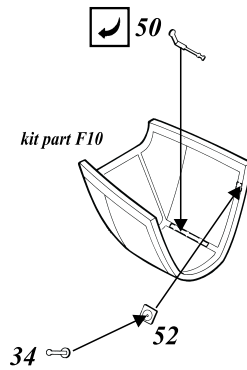

Beaufighter Mk.X

1/48 scale detail set for Tamiya kit

48 319

-  OPPOSITE SIDE
-  REMOVE
-  BEND
-  REPLACE
-  GRIND
-  OPTION

A COCKPIT

B INTERIOR

C ENGINE & GRILLS

D TORPEDO + BOMB

E WHEEL WELL DOORS

F EXTERNAL PARTS