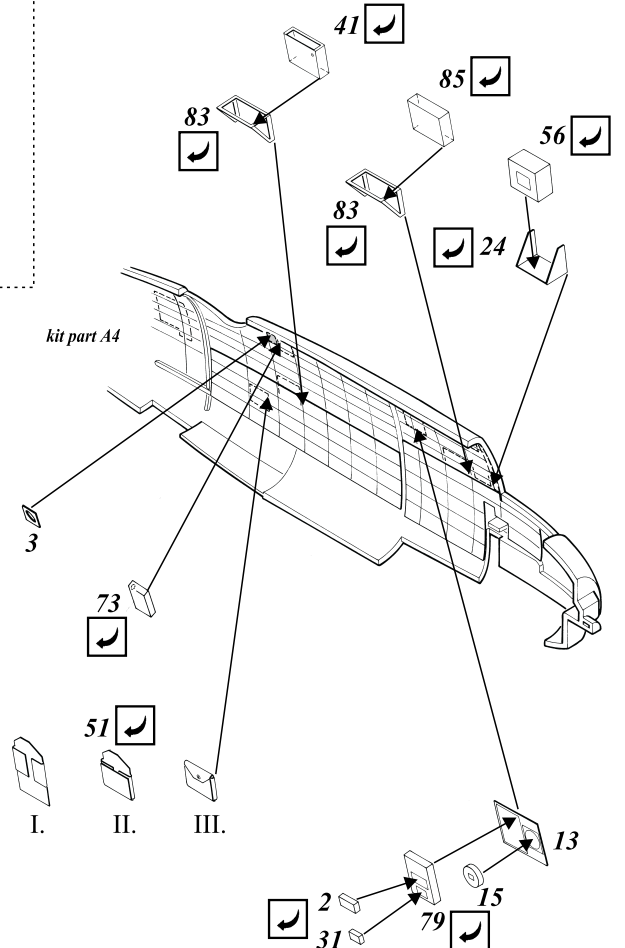

Beaufighter Mk.X

1/48 scale detail set for Tamiya kit

48 319

-  OPPOSITE SIDE
-  REMOVE
-  BEND
-  REPLACE
-  GRIND
-  OPTION

A COCKPIT

B INTERIOR

C ENGINE & GRILLS

D TORPEDO + BOMB

E WHEEL WELL DOORS

F EXTERNAL PARTS