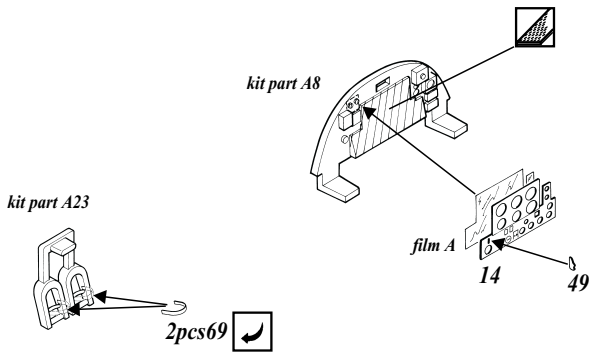

Beaufighter Mk.X

1/48 scale detail set for Tamiya kit

48 319

-  OPPOSITE SIDE
-  REMOVE
-  BEND
-  REPLACE
-  GRIND
-  OPTION

A COCKPIT

B INTERIOR

C ENGINE & GRILLS

D TORPEDO + BOMB

E WHEEL WELL DOORS

F EXTERNAL PARTS