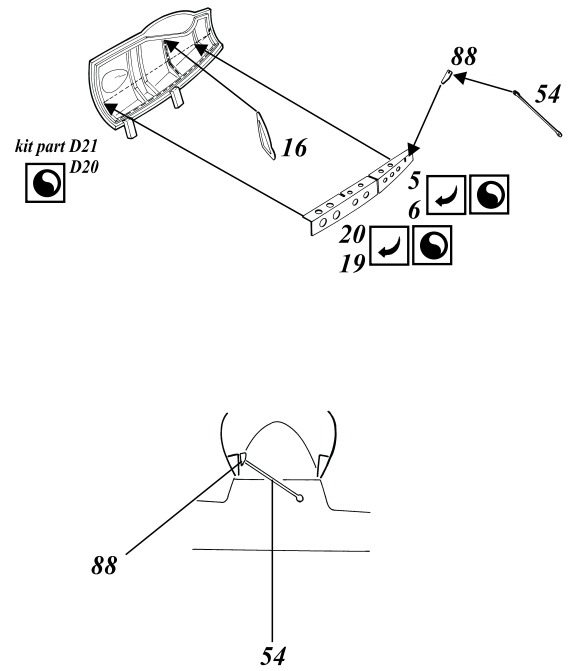

Beaufighter Mk.X

1/48 scale detail set for Tamiya kit

48 319

-  OPPOSITE SIDE
-  REMOVE
-  BEND
-  REPLACE
-  GRIND
-  OPTION

A COCKPIT

B INTERIOR

C ENGINE & GRILLS

D TORPEDO + BOMB

E WHEEL WELL DOORS

F EXTERNAL PARTS