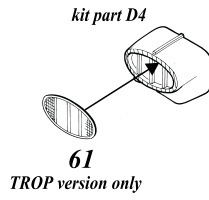

Beaufighter Mk.X

1/48 scale detail set for Tamiya kit

48 319

-  OPPOSITE SIDE
-  REMOVE
-  BEND
-  REPLACE
-  GRIND
-  OPTION

A COCKPIT

B INTERIOR

C ENGINE & GRILLS

D TORPEDO + BOMB