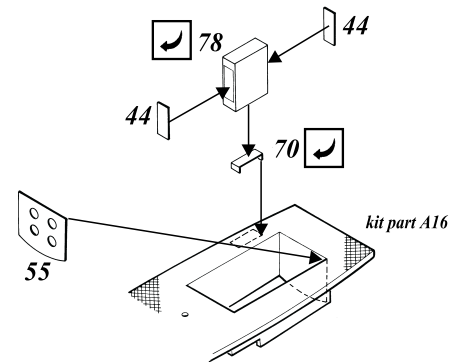

Beaufighter Mk.X

1/48 scale detail set for Tamiya kit

48 319

-  OPPOSITE SIDE
-  REMOVE
-  BEND
-  REPLACE
-  GRIND
-  OPTION

A COCKPIT

B INTERIOR

C ENGINE & GRILLS

D TORPEDO + BOMB