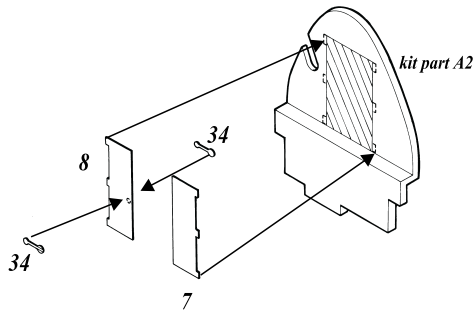

Beaufighter Mk.X

1/48 scale detail set for Tamiya kit

48 319

-  OPPOSITE SIDE
-  REMOVE
-  BEND
-  REPLACE
-  GRIND
-  OPTION

A COCKPIT

B INTERIOR

C ENGINE & GRILLS

D TORPEDO + BOMB

E WHEEL WELL DOORS

F EXTERNAL PARTS