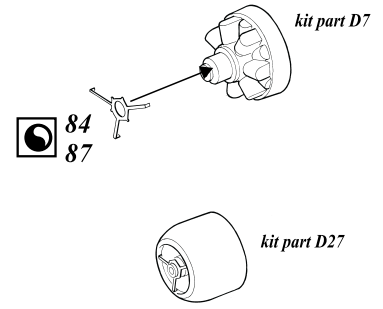

Beaufighter Mk.X

1/48 scale detail set for Tamiya kit

48 319

-  OPPOSITE SIDE
-  REMOVE
-  BEND
-  REPLACE
-  GRIND
-  OPTION

A COCKPIT

B INTERIOR

C ENGINE & GRILLS

D TORPEDO + BOMB

E WHEEL WELL DOORS

F EXTERNAL PARTS