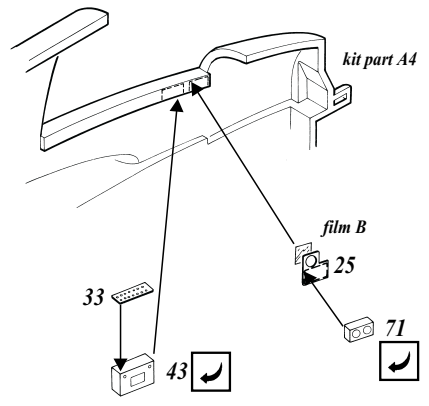

Beaufighter Mk.X

1/48 scale detail set for Tamiya kit

48 319

-  OPPOSITE SIDE
-  REMOVE
-  BEND
-  REPLACE
-  GRIND
-  OPTION

A COCKPIT

B INTERIOR

C ENGINE & GRILLS

D TORPEDO + BOMB

E WHEEL WELL DOORS

F EXTERNAL PARTS