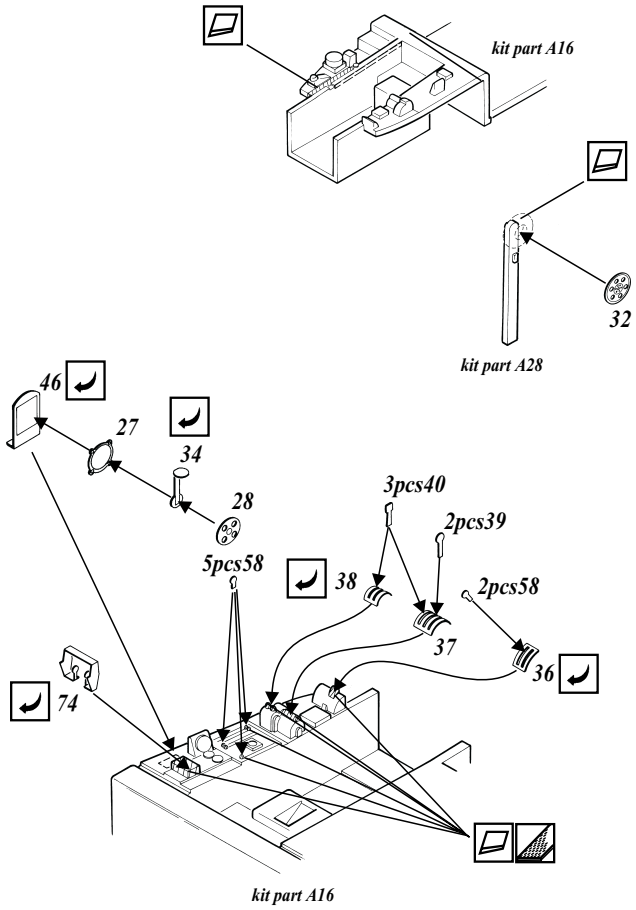

Beaufighter Mk.X

1/48 scale detail set for Tamiya kit

48 319

-  OPPOSITE SIDE
-  REMOVE
-  BEND
-  REPLACE
-  GRIND
-  OPTION

A COCKPIT

B INTERIOR

C ENGINE & GRILLS

D TORPEDO + BOMB

E WHEEL WELL DOORS

F EXTERNAL PARTS