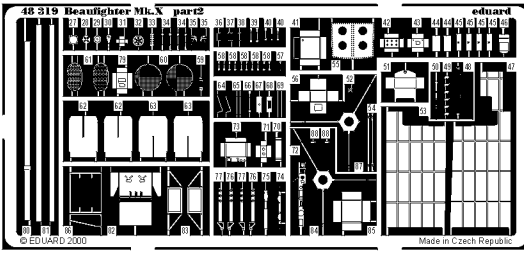

Beaufighter Mk.X

1/48 scale detail set for Tamiya kit

48 319

-  OPPOSITE SIDE
-  REMOVE
-  BEND
-  REPLACE
-  GRIND
-  OPTION

A COCKPIT

B INTERIOR

C ENGINE & GRILLS

D TORPEDO + BOMB

E WHEEL WELL DOORS

F EXTERNAL PARTS