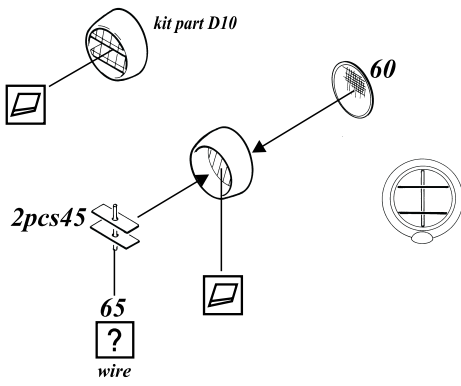

Beaufighter Mk.X

1/48 scale detail set for Tamiya kit

48 319

-  OPPOSITE SIDE
-  REMOVE
-  BEND
-  REPLACE
-  GRIND
-  OPTION

A COCKPIT

B INTERIOR

C ENGINE & GRILLS

D TORPEDO + BOMB

E WHEEL WELL DOORS

F EXTERNAL PARTS