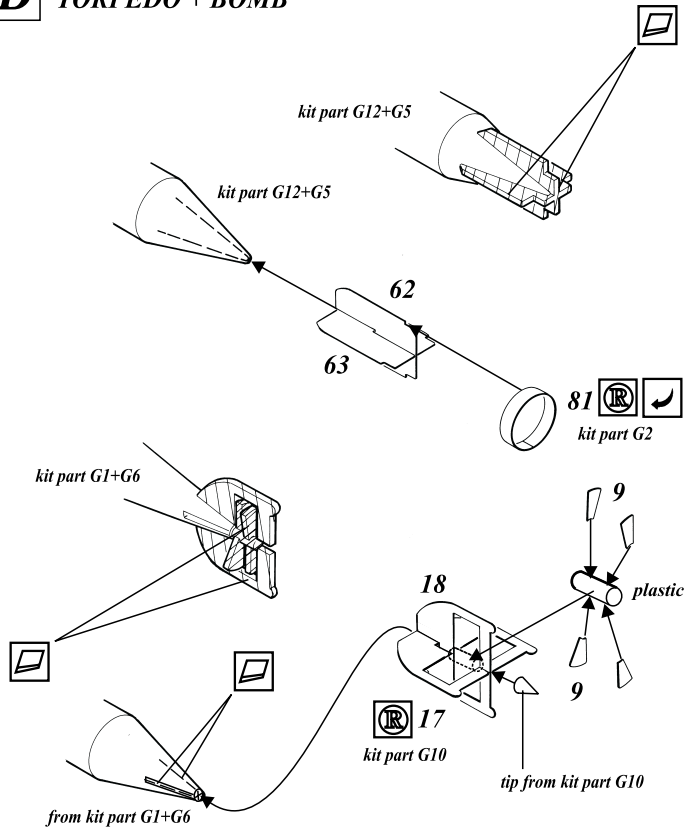

Beaufighter Mk.X

1/48 scale detail set for Tamiya kit

48 319

-  OPPOSITE SIDE
-  REMOVE
-  BEND
-  REPLACE
-  GRIND
-  OPTION

A COCKPIT

B INTERIOR

C ENGINE & GRILLS

D TORPEDO + BOMB

E WHEEL WELL DOORS

F EXTERNAL PARTS