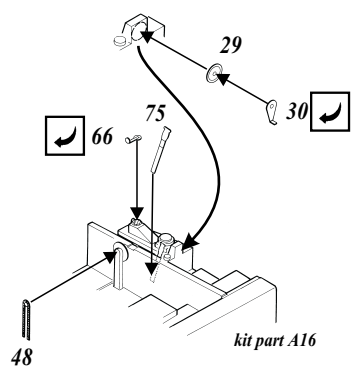

Beaufighter Mk.X

1/48 scale detail set for Tamiya kit

48 319

-  OPPOSITE SIDE
-  REMOVE
-  BEND
-  REPLACE
-  GRIND
-  OPTION

A COCKPIT

B INTERIOR

C ENGINE & GRILLS

D TORPEDO + BOMB