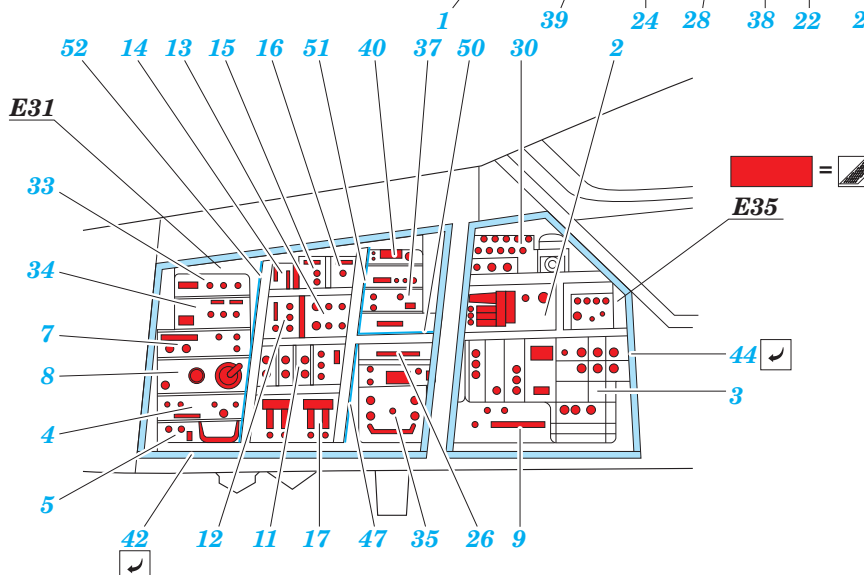

# F-111 avionics

eduard

49 501

1/48 scale detail set for Hobby Boss kit • sada detailů pro model 1/48 Hobby Boss

- APPLY EXPRESS MASK AND PAINT BEFORE GLUING  
POUŽIT EXPRESS MASK NABARVIT PŘED SLEPENÍM
- SYMMETRICAL ASSEMBLY  
SYMETRICKÁ MONTÁŽ
- REMOVE  
ODSTRANIT
- GRIND  
OBROUSIT
- DRILL HOLE  
VRTAT OTVOR
- BEND  
OHNOUT
- OPTION  
VOLBA
- REPLACE  
NAHRADIT

ORIGINAL KIT PARTS  
PŮVODNÍ DÍLY STAVEBNICE

PHOTO-ETCHED PARTS  
LEPTANÉ DÍLY

PARTS TO BE REMOVED  
DÍLY K ODSTRANĚNÍ

FILL  
TMELIT

*For further detail sets look for **eduard** 49 499 F-111A interior (not included in this set)*

*For further detail sets look for **eduard** 48 661 F-111A exterior (not included in this set)*

*For further detail sets look for **eduard** 48 668 F-111 engine (not included in this set)*

*For further detail sets look for **eduard** 49 498 F-111 seat early (not included in this set)*

*For further detail sets look for **eduard** 49 500 F-111 seat late (not included in this set)*