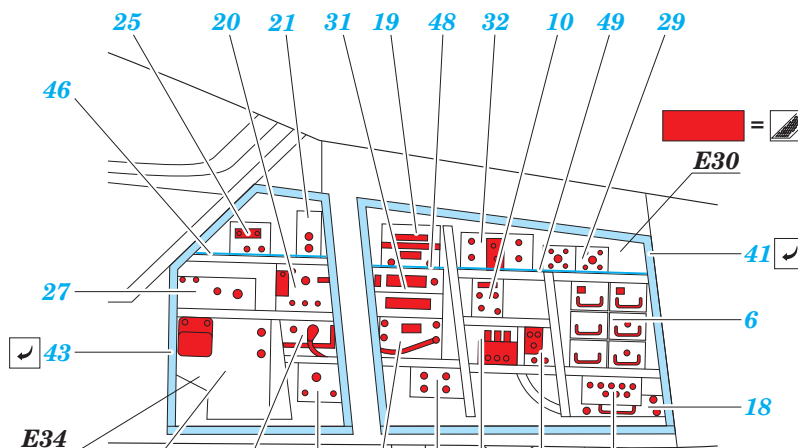

# F-111 avionics

eduard

49 501

1/48 scale detail set for Hobby Boss kit • sada detailů pro model 1/48 Hobby Boss

- APPLY EXPRESS MASK AND PAINT BEFORE GLUING  
POUŽIT EXPRESS MASK NABARVIT PŘED SLEPENÍM
- SYMMETRICAL ASSEMBLY  
SYMETRICKÁ MONTÁŽ
- REMOVE  
ODSTRANIT
- GRIND  
OBROUSIT
- DRILL HOLE  
VRTAT OTVOR
- BEND  
OHNOUT
- OPTION  
VOLBA
- REPLACE  
NAHRADIT

ORIGINAL KIT PARTS  
PŮVODNÍ DÍLY STAVEBNICE

PHOTO-ETCHED PARTS  
LEPTANÉ DÍLY

PARTS TO BE REMOVED  
DÍLY K ODSTRANĚNÍ

FILL  
TMELIT

*For further detail sets look for **eduard** 49 499 F-111A interior (not included in this set)*

*For further detail sets look for **eduard** 48 661 F-111A exterior (not included in this set)*

*For further detail sets look for **eduard** 48 668 F-111 engine (not included in this set)*

*For further detail sets look for **eduard** 49 498 F-111 seat early (not included in this set)*

*For further detail sets look for **eduard** 49 500 F-111 seat late (not included in this set)*