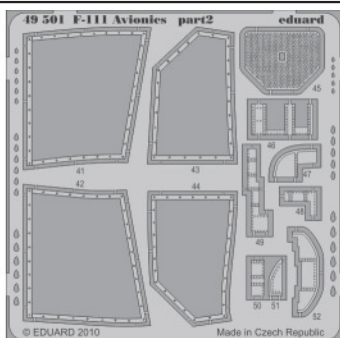

# F-111 avionics

eduard

49 501

1/48 scale detail set for Hobby Boss kit • sada detailů pro model 1/48 Hobby Boss

- APPLY EXPRESS MASK AND PAINT BEFORE GLUING  
POUŽIT EXPRESS MASK NABARVIT PŘED SLEPENÍM
- SYMMETRICAL ASSEMBLY  
SYMETRICKÁ MONTÁŽ
- REMOVE  
ODSTRANIT
- GRIND  
OBROUSIT
- DRILL HOLE  
VRTAT OTVOR
- BEND  
OHNOUT
- OPTION  
VOLBA
- REPLACE  
NAHRADIT

ORIGINAL KIT PARTS  
PŮVODNÍ DÍLY STAVEBNICE

PHOTO-ETCHED PARTS  
LEPTANÉ DÍLY

PARTS TO BE REMOVED  
DÍLY K ODSTRANĚNÍ

FILL  
TMELIT

*For further detail sets look for **eduard** 49 499 F-111A interior (not included in this set)*

*For further detail sets look for **eduard** 48 661 F-111A exterior (not included in this set)*

*For further detail sets look for **eduard** 48 668 F-111 engine (not included in this set)*

*For further detail sets look for **eduard** 49 498 F-111 seat early (not included in this set)*

*For further detail sets look for **eduard** 49 500 F-111 seat late (not included in this set)*