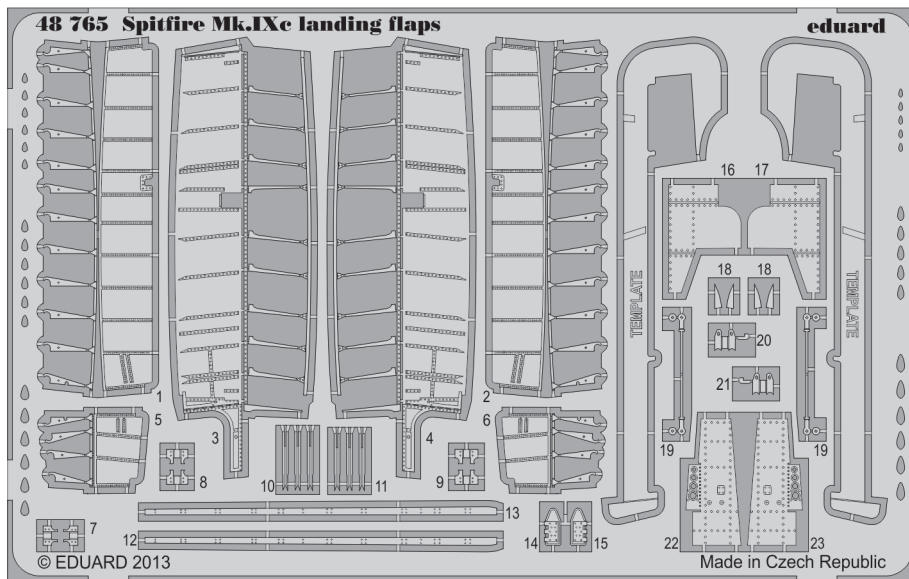

ORIGINAL KIT PARTS
PŮVODNÍ DÍLY STAVEBNICE

PHOTO-ETCHED PARTS
LEPTANÉ DÍLY

PARTS TO BE REMOVED
DÍLY K ODSTRANĚNÍ

FILL
TMELIT

*For further detail sets look for **eduard** 48 765 Spitfire Mk.IX landing flaps (not included in this set)*

*For further detail sets look for **eduard** 48 766 Spitfire Mk.IX surface panels (not included in this set)*