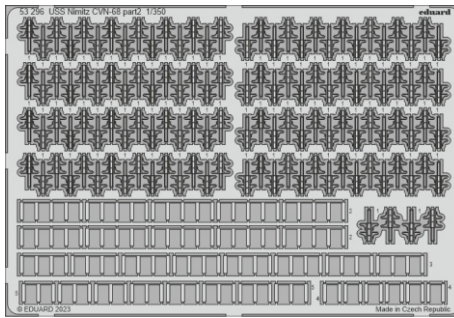

F

Aft flight deck

Related products: 53295 - USS Nimitz CVN-68 part 1 1/350

Related products: 53296 - USS Nimitz CVN-68 part 2 1/350

Related products: 53297 - USS Nimitz CVN-68 part 3 1/350

Related products: 53299 - USS Nimitz CVN-68 part 5 1/350

Related products: 53300 - USS Nimitz CVN-68 part 6 1/350