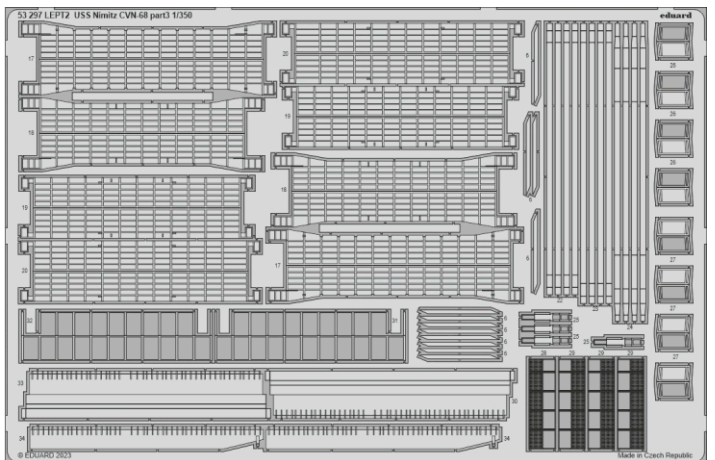

F

Aft flight deck

Related products: 53295 - USS Nimitz CVN-68 part 1 1/350

Related products: 53296 - USS Nimitz CVN-68 part 2 1/350

Related products: 53297 - USS Nimitz CVN-68 part 3 1/350

Related products: 53299 - USS Nimitz CVN-68 part 5 1/350