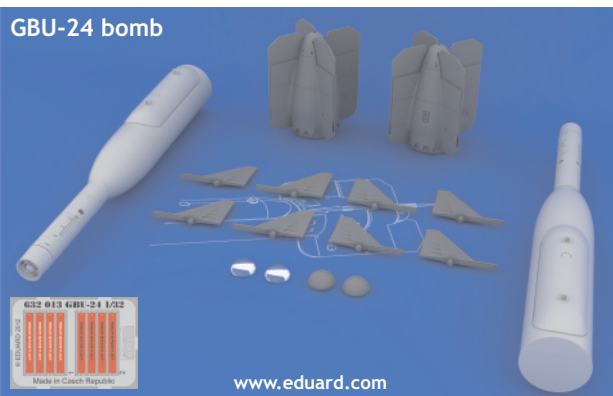

www.eduard.com

BRASSIN

eduard

GBU-24 bomb