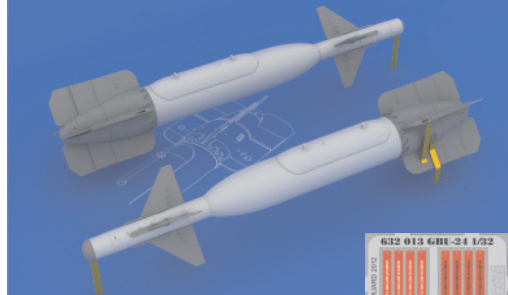

632 013 GBU-24 bomb 1/32

For Trumpeter kit pro stavběnici Trumpeter

BRASSIN

GBU-24 bomb