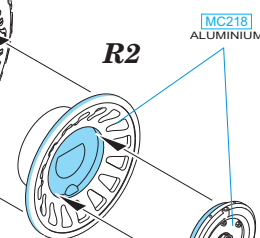

R2

MC218
ALUMINIUM

R4

R3