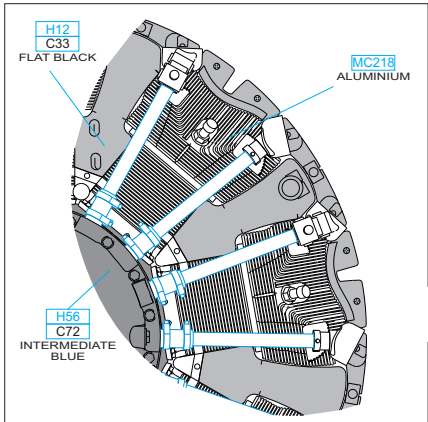

- REMOVE
ODSTRANIT
- BEND
OHNOUT
- GRIND
OBROUSIT
- OPTION
VOLBA
- DRILL HOLE
VRTAT OTVOR
- REPLACE
NAHRADIT

H56
C72
INTERMEDIATE
BLUE

R6

MC218
ALUMINIUM

R19

H56
C72
INTERMEDIATE
BLUE

R7

PE1

PE7

H12
C33
FLAT BLACK

R10

MC218
ALUMINIUM

R8

H56
C72
INTERMEDIATE
BLUE

H12
C33
FLAT BLACK

H12
C33
FLAT BLACK

MC218
ALUMINIUM

H56
C72
INTERMEDIATE
BLUE

R13
18 pcs.

H12
C33
FLAT BLACK

MC218
ALUMINIUM

R9

R11

R12