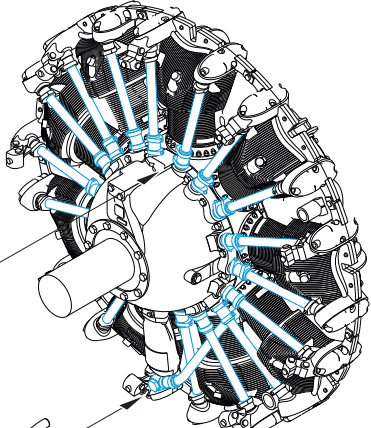

- REMOVE
ODSTRANIT
- BEND
OHNOUT
- GRIND
OBROUSIT
- OPTION
VOLBA
- DRILL HOLE
VRTAT OTVOR
- REPLACE
NAHRADIT

H56
C72
INTERMEDIATE
BLUE

R6

MC218
ALUMINIUM

R19

H56
C72
INTERMEDIATE
BLUE

R7

PE1

PE7

H12
C33
FLAT BLACK

R10

MC218
ALUMINIUM

R8

H56
C72
INTERMEDIATE
BLUE

H12
C33
FLAT BLACK

H12
C33
FLAT BLACK

MC218
ALUMINIUM

H56
C72
INTERMEDIATE
BLUE

R13
18 pcs.

H12
C33
FLAT BLACK

MC218
ALUMINIUM

R9

R11

R12