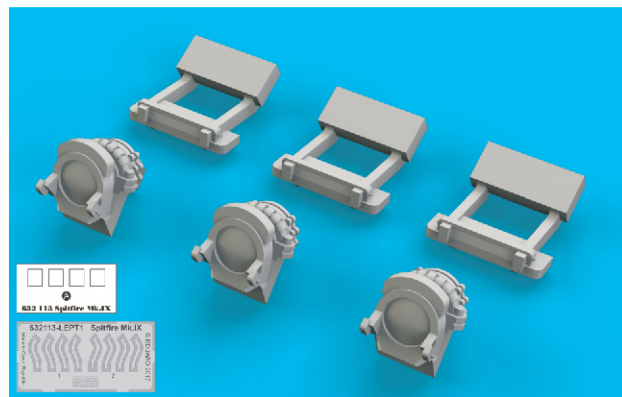

## COLOURS

GS: Creos (GUNZE)		Mr.METAL COLOR	
AQUEOUS	Mr.COLOR	Mr.METAL COLOR	
[H 8]	C 8	SILVER	
[H12]	C33	FLAT BLACK	
	C364	AIRCRAFT GRAY GREEN	

This product contains metal and resin detail parts for upgrading scale plastic models. When selecting this set make sure that it is for the kit mentioned in product name as these sets are made specifically for that kit. When upgrading the model some cutting or corrections may be necessary for parts to fit accurately. **WARNING!** This set contains small and sharp parts. Work carefully in a ventilated and well-lit room. Safety glasses are recommended. This product is not suitable for children below 14 years of age.

# 632 113 Spitfire Mk.IX gunsight early 1/32 for Revell kit - pro stavebnici Revell

**BEST BRASS RESIN AROUND!**

**A***film A***A**

=

- |  |   |  |                     |
|--|---|--|---------------------|
|  | REMOVE<br>ODSTRANIT                       |  | BEND<br>OHNOUT      |
|  | GRIND<br>OBROUSIT                         |  | OPTION<br>VOLBA     |
|  | DRILL HOLE<br>VRTAT OTVOR                 |  | REPLACE<br>NAHRADIT |
|  | SYMMETRICAL ASSEMBLY<br>SYMETRICKÁ MONTÁŽ |  |                     |
|  | SCRIBE THE PANEL AND HOLES<br>RYTI        |  |                     |
|  | REVERSE SIDE<br>OTOČIT                    |  |                     |