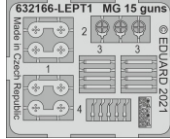

1/32 scale

R1 2pcs.

R2 4pcs.

R3 2pcs.

R4 2pcs.

COLOURS

GSI Creos (GUNZE)		Mr.METAL COLOR	
AQUEOUS	Mr.COLOR		
[H 8]	[C 8]	SILVER	
[H 12]	[C 33]	FLAT BLACK	
[H 47]	[C 41]	RED BROWN	
[H 85]	[C 45]	SAIL COLOR	
		[MC214]	DARK IRON