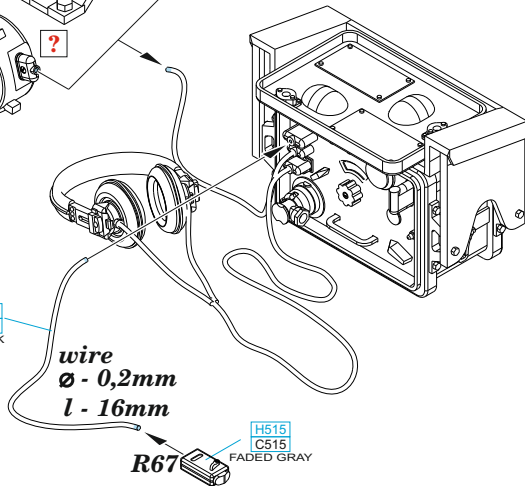

H 2
C 2
BLACK

wire
Ø - 0,2mm
l - 16mm

H515
C515
FADED GRAY

R67