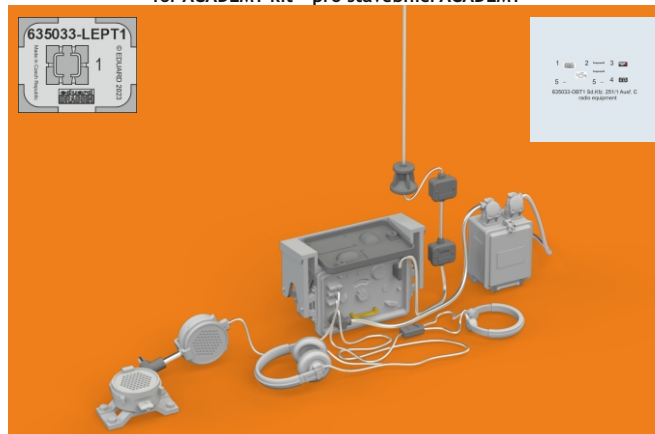

635 033 Sd.Kfz. 251/1 Ausf. C radio equipment

1/35

for ACADEMY kit - pro stavebnici ACADEMY