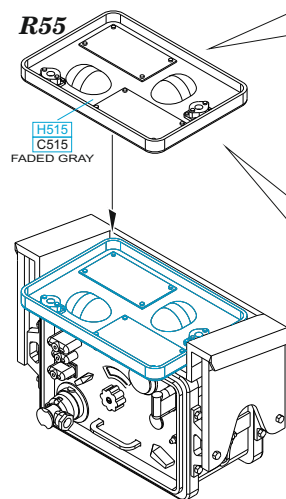

R55

H515
C515
FADED GRAY

DECALS

R55

R55

4