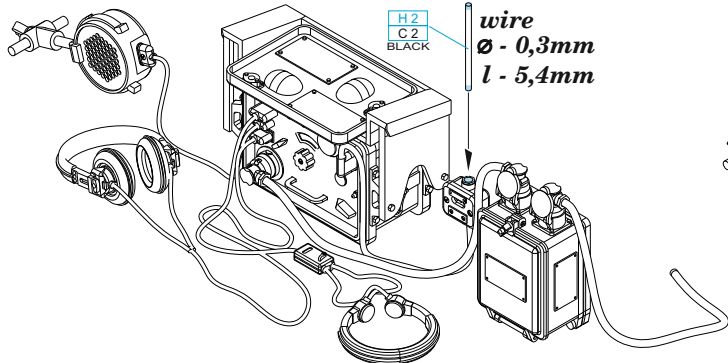

13

H515
C515
FADED GRAY
R62

H2
C2
BLACK

wire
Ø - 0,2mm
l - 7mm

H515
C515
FADED GRAY

R64

H2
C2
BLACK

wire
Ø - 0,3mm
l - 5,4mm

14

H515
C515
FADED GRAY

wire
Ø - 0,3mm
l - 33,2mm