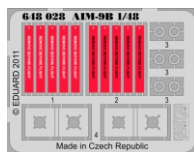

648 028 AIM-9B Sidewinder

1/48 scale

R1 4 pcs.

R2 16 pcs.

R3 4 pcs.

R4 4 pcs.

COLOURS

GSI Creos (GUNZE)			Mr.METAL COLOR	
AQUEOUS	Mr.COLOR		Mr.METAL COLOR	
H316	C316	WHITE	MC213	STAINLESS
H329	C329	YELLOW		