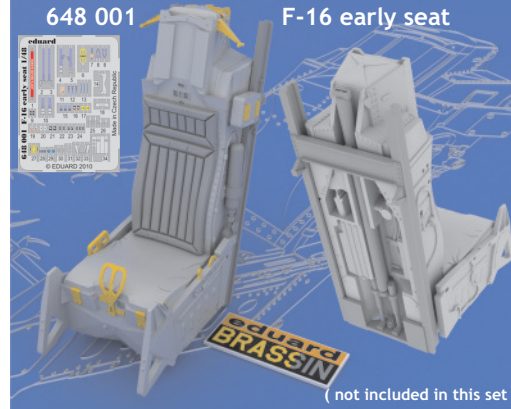

648 032 F-16 radar early

For F-16's equipped with the APG-66 radar
For Tamiya kit pro model Tamiya

1/48 scale

648 032 F-16 radar early 1/48

For Tamiya kit

There is another BRASSIN set for recommended kit available!
648 001 F-16 early seat

This product contains metal and resin detail parts for upgrading scale plastic models. When selecting this set make sure that it is for the kit mentioned in product name as these sets are made specifically for that kit. When upgrading the model some cutting or corrections may be necessary for parts to fit accurately. **WARNING!** This set contains small and sharp parts. Work carefully in a ventilated and well-lit room. Safety glasses are recommended. This product is not suitable for children below 14 years of age.

435 21 Obrnice 170
Czech Republic

www.eduard.com

BEST BRASS RESIN AROUND!

 SYMMETRICAL ASSEMBLY
SYMETRICKÁ MONTÁŽ

- | | |
|---|---|
|  REMOVE
ODSTRANIT |  BEND
OHNOUT |
|  GRIND
OBROUSIT |  OPTION
VOLBA |
|  DRILL HOLE
VRTAT OTVOR |  REPLACE
NAHRADIT |