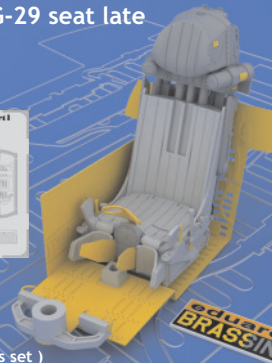

There is another BRASSIN set for recommended kit available!
648 034 MiG-29 seat late

(not included in this set)

www.eduard.com

BEST BRASS RESIN AROUND!

 SYMMETRICAL ASSEMBLY
SYMETRICKÁ MONTÁŽ

 REMOVE
ODSTRANIT