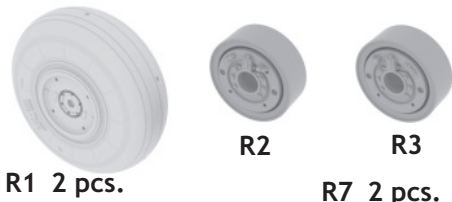

648 037 MiG-29 wheels

For Academy / Eduard kit pro model Academy / Eduard

eduard
BRASSIN

1/48 scale

R1 2 pcs.

R2

R3

R7 2 pcs.

R4

R5

R6 2 pcs.

R8 2 pcs.

R9 2 pcs.

R10

R11

R12

R13

R14

R15

This product contains metal and resin detail parts for upgrading scale plastic models. When selecting this set make sure that it is for the kit mentioned in product name as these sets are made specifically for that kit. When upgrading the model some cutting or corrections may be necessary for parts to fit accurately. **WARNING!** This set contains small and sharp parts. Work carefully in a ventilated and well-lit room. Safety glasses are recommended. This product is not suitable for children below 14 years of age.