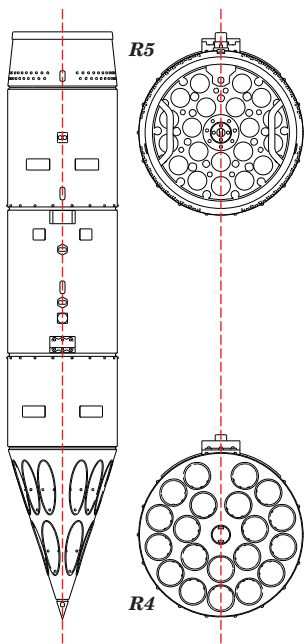

SYMMETRICAL ASSEMBLY
SYMETRICKÁ MONTÁŽ

REMOVE
ODSTRANIT

BEND
OHNOUT

GRIND
OBROUSIT

OPTION
VOLBA

DRILL HOLE
VRTAT OTVOR

REPLACE
NAHRADIT

? =

MiG-29

?

SEE YOUR
REFERENCES

?

Su-27