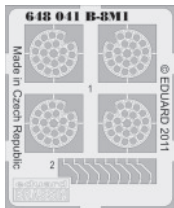

648 041 Rocket launcher B-8M1

For MiG-29, Su-24/27/30MK/33/35

eduard BRASSIN

1/48 scale

R1 4 pcs. R2 4 pcs. R3 4 pcs.

R4 4 pcs. R5 4 pcs.

R6 4 pcs. R7 4 pcs. R8 4 pcs. R9 4 pcs.

This product contains metal and resin detail parts for upgrading scale plastic models. When selecting this set make sure that it is for the kit mentioned in product name as these sets are made specifically for that kit. When upgrading the model some cutting or corrections may be necessary for parts to fit accurately. **WARNING!** This set contains small and sharp parts. Work carefully in a ventilated and well-lit room. Safety glasses are recommended. This product is not suitable for children below 14 years of age.