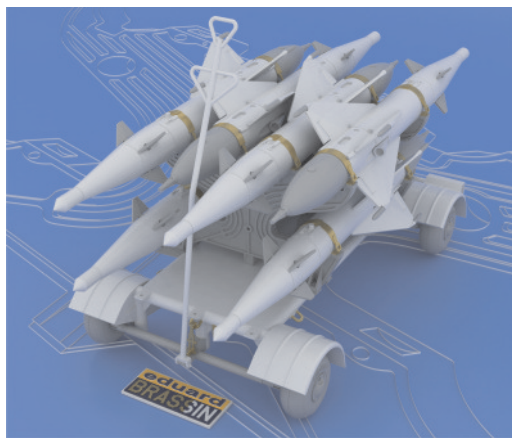

648 045 RS-2US / AA-1 Alkali and service cart

For MiG-17/19/21PF/21PFM/21MF, Su-9

R1 6 pcs. R3 4 pcs. R5 24 pcs.

1/48 scale

R2

R4 6 pcs.

R7

R6 24 pcs.

R8

R12

R14 2 pcs.

R9

R13 2 pcs.

R10

R11 2 pcs.

+ FREE BONUS

R15

648 045 RS-2US / AA-1 Alkali and service cart 1/48

BRASSIN

BRASSIN

eduard

This product contains metal and resin detail parts for upgrading scale plastic models. When selecting this set make sure that it is for the kit mentioned in product name as these sets are made specifically for that kit. When upgrading the model some cutting or corrections may be necessary for parts to fit accurately. **WARNING!** This set contains small and sharp parts. Work carefully in a ventilated and well-lit room. Safety glasses are recommended. This product is not suitable for children below 14 years of age.