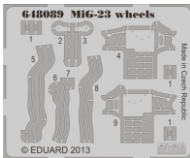

648 089 MiG-23M/MF wheels

For Trumpeter kit • pro stavebnici Trumpeter

1/48 scale

COLOURS

GSI Creos (GUNZE)			Mr.METAL COLOR	
AQUEOUS	Mr.COLOR		Mr.COLOR	
[H 26]	[C 66]	BRIGHT GREEN	[MC218]	ALUMINIUM
[H 51]	[C 11]	LIGHT GULL GRAY		
[H 77]	[C 137]	TIRE BLACK		