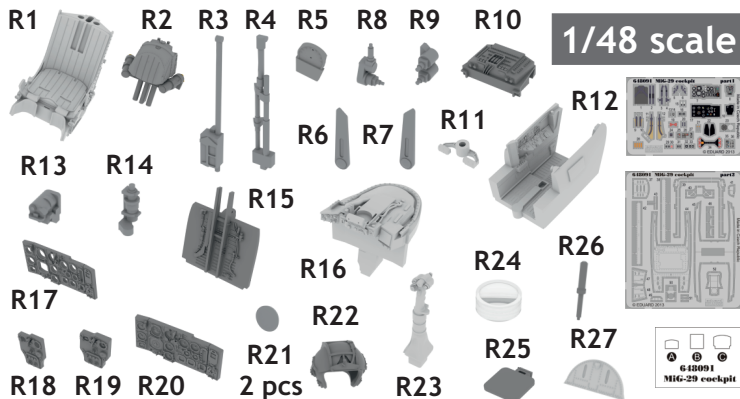

648 091 MiG-29 cockpit

For Academy kit • pro stavebnici Academy

1/48 scale

COLOURS

GSI Creos (GUNZE)		Mr.COLOR		Mr.METAL COLOR	
AQUEOUS	Mr.COLOR	[H 47]	C 41	RED BROWN	
[H 2]	C 2	[H 67]	C115	LIGHT BLUE	
[H 3]	C 3	[H308]	C308	GRAY	
[H 11]	C 62				
[H 12]	C 33			CHROME SILVER	
[H 27]	C 44	[MC211]	[MC218]	ALUMINIUM	

This product contains metal and resin detail parts for upgrading scale plastic models. When selecting this set make sure that it is for the kit mentioned in product name as these sets are made specifically for that kit. When upgrading the model some cutting or corrections may be necessary for parts to fit accurately. **WARNING!** This set contains small and sharp parts. Work carefully in a ventilated and well-lit room. Safety glasses are recommended. This product is not suitable for children below 14 years of age.

PE39

**C**R25
GROUND
CREW SEAT**D****D**plastic
G32 pcs.
PE51