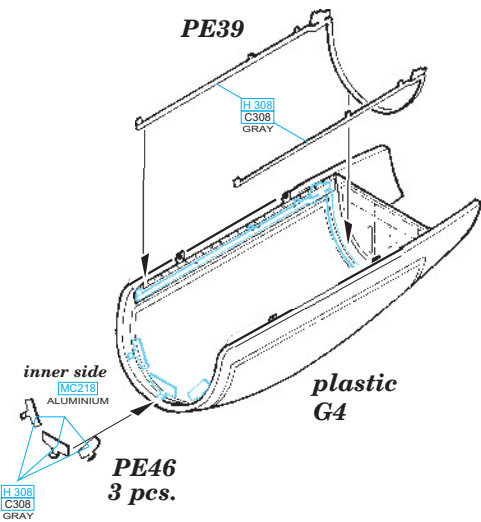

C

PE42

PE38

PE39

C

R25
GROUND
CREW SEAT

D

D

plastic
G3

2 pcs.
PE51