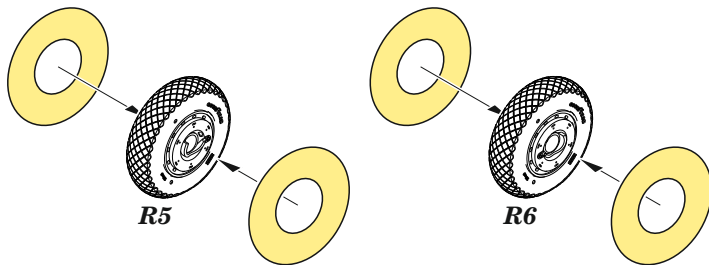

648 1016 FM-1 wheels
for Tamiya kit - pro stavebnici Tamiya

eduard
BRASSIN

1/48 scale

648 1016 FM-1 wheels
for Tamiya kit - pro stavebnici Tamiya

1/48

eduard

COLOURS

GSI Creos (GUNZE)		Mr.METAL COLOR
AQUEOUS	Mr.COLOR	
H 12	C 33	FLAT BLACK
H 77	C137	TIRE BLACK
H325	C325	GRAY

eduard

435 21 Obrnice 170
Czech Republic

www.eduard.com
9,95

plastic part

H 77
C137
TIRE BLACK

H 325
C325
GRAY

R5 R6

R7

H 325
C325
GRAY

PE1

H 77
C137
TIRE BLACK

H 12
C 33
FLAT BLACK

l - 1 mm

CORRECT POSITION OF WHEELS

R5 R6

- | | |
|---|---------------------|
| REMOVE
ODSTRANIT | BEND
OHNOT |
| GRIND
OBROUSIT | OPTION
VOLBA |
| DRILL HOLE
VRTAT OTVOR | REPLACE
NAHRADIT |
| SYMMETRICAL ASSEMBLY
SYMETRICKA MONTAZ | |
| SCRIBE THE PANEL AND HOLES
RYTI | |
| REVERSE SIDE
OTOCT | |