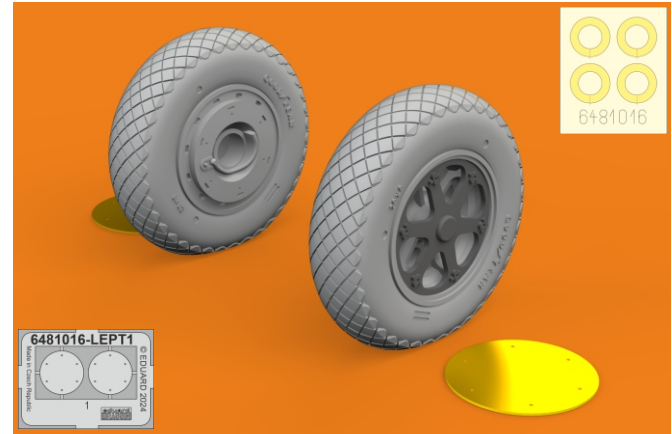

648 1016 FM-1 wheels
for Tamiya kit - pro stavebnici Tamiya

eduard
BRASSIN

1/48 scale

648 1016 FM-1 wheels
for Tamiya kit - pro stavebnici Tamiya

1/48

eduard

COLOURS

GSI Creos (GUNZE)		Mr.METAL COLOR
AQUEOUS	Mr.COLOR	
H 12	C 33	FLAT BLACK
H 77	C137	TIRE BLACK
H325	C325	GRAY

eduard

435 21 Obrnice 170
Czech Republic

www.eduard.com
9,95

plastic part

H 77
C137
TIRE BLACK

H 325
C325
GRAY

R5 R6

R7

H 325
C325
GRAY

PE1

H 77
C137
TIRE BLACK

H 12
C 33
FLAT BLACK

l - 1 mm

CORRECT POSITION OF WHEELS

R5 R6

- | | |
|---|---------------------|
| REMOVE
ODSTRANIT | BEND
OHNOT |
| GRIND
OBROUSIT | OPTION
VOLBA |
| DRILL HOLE
VRTAT OTVOR | REPLACE
NAHRADIT |
| SYMMETRICAL ASSEMBLY
SYMETRICKA MONTAZ | |
| SCRIBE THE PANEL AND HOLES
RYTI | |
| REVERSE SIDE
OTOCT | |