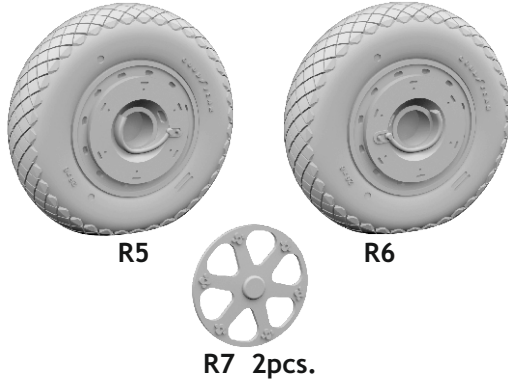

648 1016 FM-1 wheels
for Tamiya kit - pro stavebnici Tamiya

eduard
BRASSIN

1/48 scale

648 1016 FM-1 wheels
for Tamiya kit - pro stavebnici Tamiya

1/48

eduard

COLOURS

GSI Creos (GUNZE)		Mr.METAL COLOR
AQUEOUS	Mr.COLOR	
H 12	C 33	FLAT BLACK
H 77	C137	TIRE BLACK
H325	C325	GRAY

eduard

435 21 Obrnice 170
Czech Republic

www.eduard.com
9,95

plastic part

H 77
C137
TIRE BLACK

H 325
C325
GRAY

R5 R6

R7

H 325
C325
GRAY

PE1

H 77
C137
TIRE BLACK

H 12
C 33
FLAT BLACK

l - 1 mm

CORRECT POSITION OF WHEELS

R5 R6

- | | |
|---|---------------------|
| REMOVE
ODSTRANIT | BEND
OHNOT |
| GRIND
OBROUSIT | OPTION
VOLBA |
| DRILL HOLE
VRTAT OTVOR | REPLACE
NAHRADIT |
| SYMMETRICAL ASSEMBLY
SYMETRICKA MONTAZ | |
| SCRIBE THE PANEL AND HOLES
RYTI | |
| REVERSE SIDE
OTOCT | |