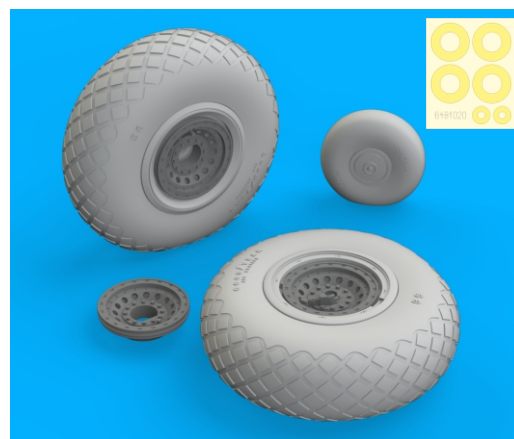

# 648 1020 B-17F wheels diamond tread

for Eduard / HKM kit - pro stavebnici Eduard / HKM

**eduard**  
**BRASSIN**

1/48 scale

R1 2pcs.

R2 2pcs. R3 2pcs.

R4

## COLOURS

GSI Creos (GUNZE)			Mr.METAL COLOR	
AQUEOUS	Mr.COLOR			
[H8]	[C8]	SILVER		
[H77]	[C137]	TIRE BLACK		

This product contains metal and resin detail parts for upgrading scale plastic models. When selecting this set make sure that it is for the kit mentioned in product name as these sets are made specifically for that kit. When upgrading the model some cutting or corrections may be necessary for parts to fit accurately. **WARNING!** This set contains small and sharp parts. Work carefully in a ventilated and well-lit room. Safety glasses are recommended. This product is not suitable for children below 14 years of age.

# 648 1020 B-17F wheels diamond tread

for Eduard / HKM kit - pro stavebnici Eduard / HKM

1/48

**BRASSIN**

**BRASSIN**

**eduard**

**BEST BRASS RESIN AROUND!**

-  REMOVE  
ODSTRANIT
-  BEND  
OHNOUIT
-  GRIND  
OBROUSIT
-  OPTION  
VOLBA
-  DRILL HOLE  
VRTAT OTVOR
-  REPLACE  
NAHRADIT
-  SYMMETRICAL ASSEMBLY  
SYMETRICKÁ MONTÁŽ
-  SCRIBE THE PANEL AND HOLES  
RYTI
-  REVERSE SIDE  
OTOČIT

**1** 2 pcs.

**2**

**CORRECT POSITION OF WHEELS**