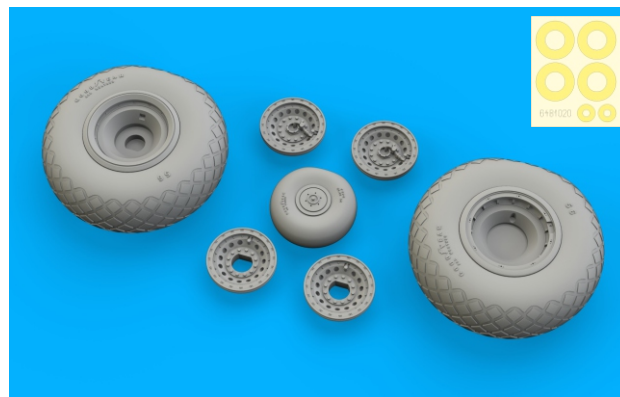

# 648 1020 B-17F wheels diamond tread

for Eduard / HKM kit - pro stavebnici Eduard / HKM

**eduard**  
**BRASSIN**

1/48 scale

R1 2pcs.

R2 2pcs. R3 2pcs.

R4

## COLOURS

GSI Creos (GUNZE)			Mr.METAL COLOR	
AQUEOUS	Mr.COLOR			
[H8]	[C8]	SILVER		
[H77]	[C137]	TIRE BLACK		

This product contains metal and resin detail parts for upgrading scale plastic models. When selecting this set make sure that it is for the kit mentioned in product name as these sets are made specifically for that kit. When upgrading the model some cutting or corrections may be necessary for parts to fit accurately. **WARNING!** This set contains small and sharp parts. Work carefully in a ventilated and well-lit room. Safety glasses are recommended. This product is not suitable for children below 14 years of age.

# 648 1020 B-17F wheels diamond tread

for Eduard / HKM kit - pro stavebnici Eduard / HKM

1/48

**BRASSIN**

**BRASSIN**

**eduard**

**BEST BRASS RESIN AROUND!**

-  REMOVE  
ODSTRANIT
-  BEND  
OHNOUIT
-  GRIND  
OBROUSIT
-  OPTION  
VOLBA
-  DRILL HOLE  
VRTAT OTVOR
-  REPLACE  
NAHRADIT
-  SYMMETRICAL ASSEMBLY  
SYMETRICKÁ MONTÁŽ
-  SCRIBE THE PANEL AND HOLES  
RYTI
-  REVERSE SIDE  
OTOČIT

**1** 2 pcs.

**2**

**CORRECT POSITION OF WHEELS**