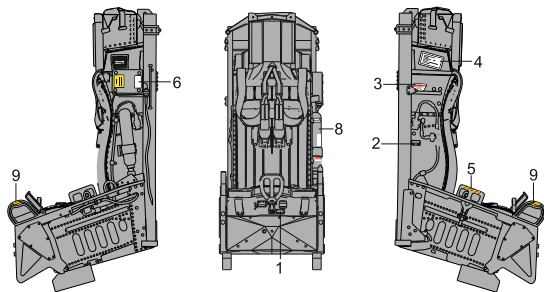

# A-10C ejection seat w/ integral belts

for GWH kit - pro stavebnici GWH

1/48

435 21 Obrnice 170  
Czech Republic

www.eduard.com  
12,95

1

ACES II

R8

-  REMOVE ODSTRANIT
-  BEND OHNOUT
-  GRIND OBROUSIT
-  OPTION VOLBA
-  DRILL HOLE VRTAT OTVOR
-  REPLACE NAHRADIT
-  SYMMETRICAL ASSEMBLY SYMETRICKÁ MONTÁŽ
-  SCRIBE THE PANEL AND HOLES RYTI
-  REVERSE SIDE OTOČIT

6481035 A-10C ejection seat w/ integral belts

plastic parts