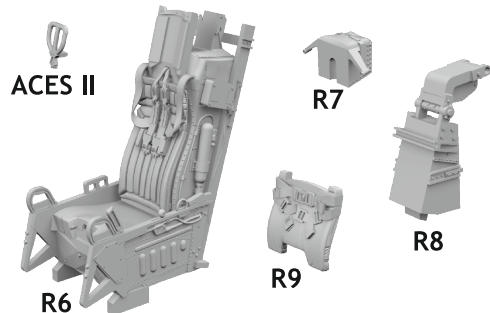

# 648 1035 A-10C ejection seat w/ integral belts

for GWH kit - pro stavebnici GWH

1/48 scale

648 1035

# A-10C ejection seat w/ integral belts

for GWH kit - pro stavebnici GWH

1/48

435 21 Obrnice 170  
Czech Republic

www.eduard.com  
12,95

1

ACES II

R8

-  REMOVE ODSTRANIT
-  BEND OHNOUT
-  GRIND OBROUSIT
-  OPTION VOLBA
-  DRILL HOLE VRTAT OTVOR
-  REPLACE NAHRADIT
-  SYMMETRICAL ASSEMBLY SYMETRICKÁ MONTÁŽ
-  SCRIBE THE PANEL AND HOLES RYTI
-  REVERSE SIDE OTOČIT

6481035 A-10C ejection seat w/ integral belts

plastic parts