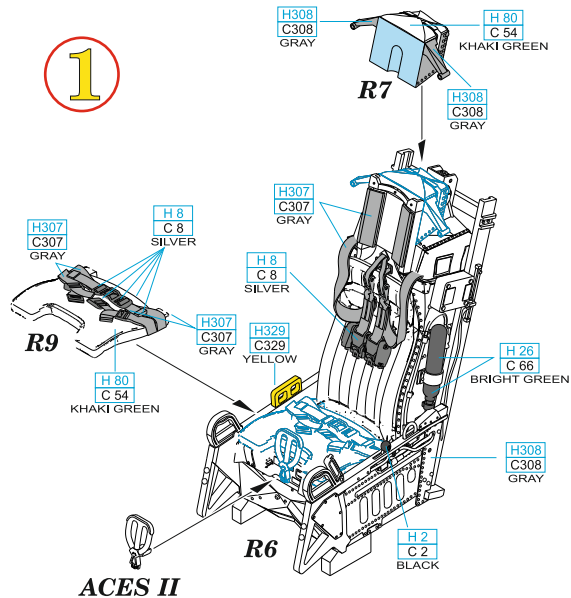

# 648 1035 A-10C ejection seat w/ integral belts

for GWH kit - pro stavebnici GWH

1/48 scale

648 1035

# A-10C ejection seat w/ integral belts

for GWH kit - pro stavebnici GWH

1/48

435 21 Obrnice 170  
Czech Republic

www.eduard.com  
12,95

1

ACES II

R8

-  REMOVE ODSTRANIT
-  BEND OHNOUT
-  GRIND OBROUSIT
-  OPTION VOLBA
-  DRILL HOLE VRTAT OTVOR
-  REPLACE NAHRADIT
-  SYMMETRICAL ASSEMBLY SYMETRICKÁ MONTÁŽ
-  SCRIBE THE PANEL AND HOLES RYTI
-  REVERSE SIDE OTOČIT

6481035 A-10C ejection seat w/ integral belts

plastic parts