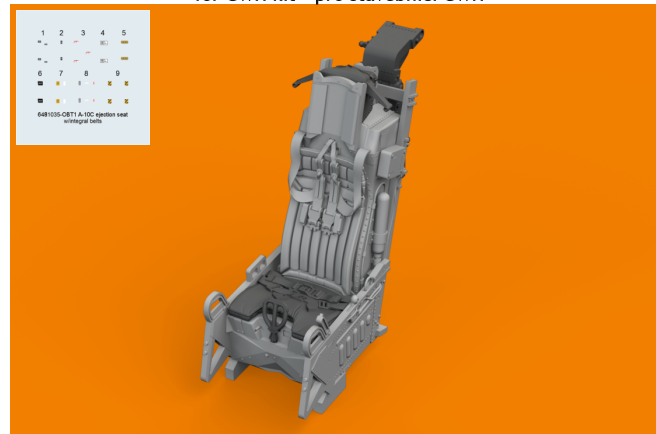

# 648 1035 A-10C ejection seat w/ integral belts

for GWH kit - pro stavebnici GWH

1/48 scale

648 1035

# A-10C ejection seat w/ integral belts

for GWH kit - pro stavebnici GWH

1/48

435 21 Obrnice 170  
Czech Republic

www.eduard.com  
12,95

1

ACES II

R8

-  REMOVE ODSTRANIT
-  BEND OHNOUT
-  GRIND OBROUSIT
-  OPTION VOLBA
-  DRILL HOLE VRTAT OTVOR
-  REPLACE NAHRADIT
-  SYMMETRICAL ASSEMBLY SYMETRICKÁ MONTÁŽ
-  SCRIBE THE PANEL AND HOLES RYTI
-  REVERSE SIDE OTOČIT

6481035 A-10C ejection seat w/ integral belts

plastic parts