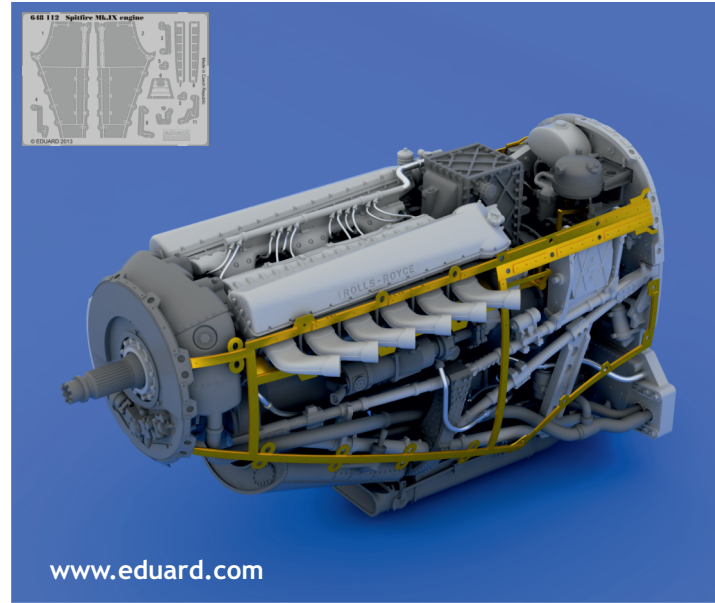

648 112 Spitfire Mk.IX engine

For Eduard kit - pro stavěbnici Eduard

1/48