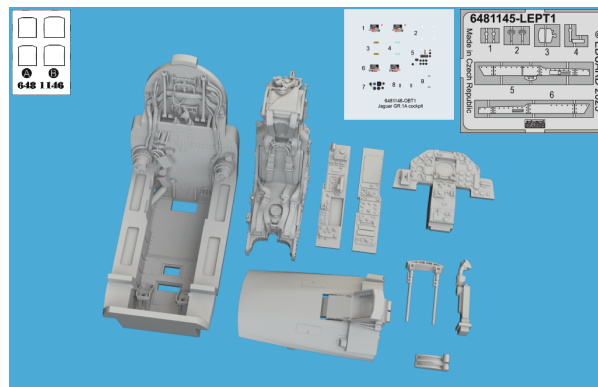

~~BEST BRASS~~ RESIN AROUND!