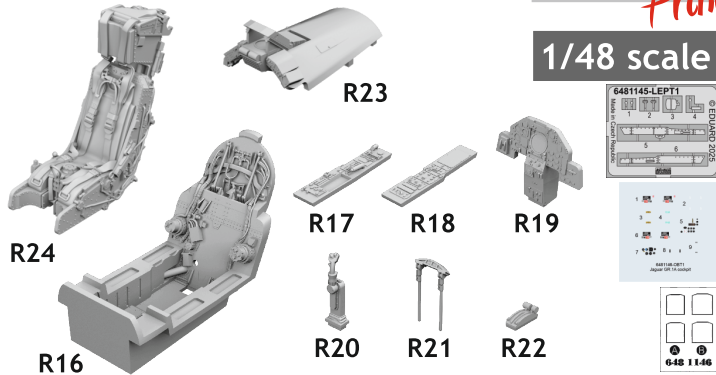

648 1146 Jaguar GR.1A cockpit

for Airfix kit - pro stavebnici Airfix

eduard
BRASSIN

Print

1/48 scale

COLOURS

GSI Creos (GUNZE)			GSI Creos (GUNZE)		
AQUEOUS	Mr.COLOR		AQUEOUS	Mr.COLOR	
H 1	C 1	WHITE	H 12	C 33	FLAT BLACK
H 4	C 4	YELLOW		C 19	SANDY BROWN
H 5	C 5	BLUE	Mr.COLOR SUPER METALLIC		
H 8	C 8	SILVER	SM205		SUPER TITANIUM

This product contains metal and resin detail parts for upgrading scale plastic models. When selecting this set make sure that it is for the kit mentioned in product name as these sets are made specifically for that kit. When upgrading the model some cutting or corrections may be necessary for parts to fit accurately. **WARNING!** This set contains small and sharp parts. Work carefully in a ventilated and well-lit room. Safety glasses are recommended. This product is not suitable for children below 14 years of age.