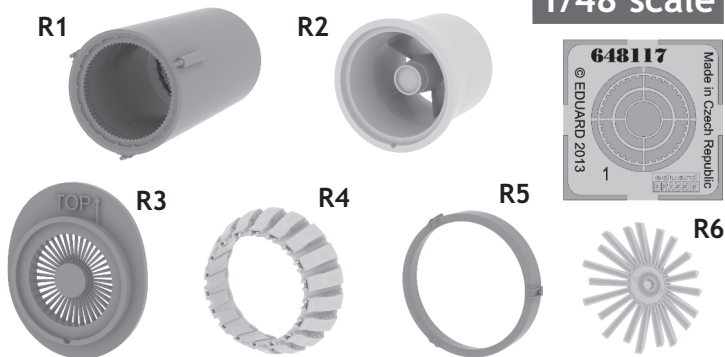

648 117 MiG-21PF/PFM exhaust nozzle

For Eduard kit • pro stavebnici Eduard

eduard
BRASSIN

1/48 scale

COLOURS

GSI Creos (GUNZE)		Mr.METAL COLOR	
AQUEOUS	Mr.COLOR		
H 26	C 66	BRIGHT GREEN	MC213
			MC214
			STAINLESS
			DARK IRON

This product contains metal and resin detail parts for upgrading scale plastic models. When selecting this set make sure that it is for the kit mentioned in product name as these sets are made specifically for that kit. When upgrading the model some cutting or corrections may be necessary for parts to fit accurately. **WARNING!** This set contains small and sharp parts. Work carefully in a ventilated and well-lit room. Safety glasses are recommended. This product is not suitable for children below 14 years of age.