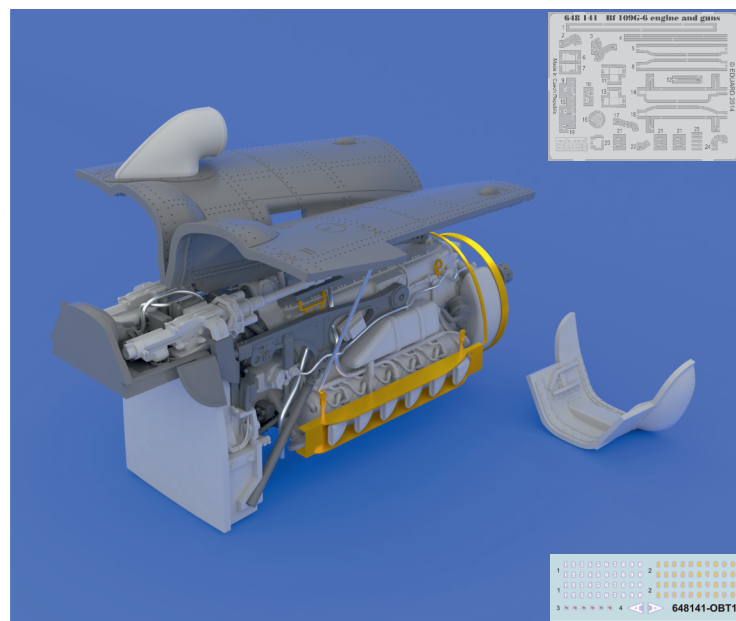

648 141 Bf 109G-6 engine and guns

For Eduard kit - pro stavěbníci Eduard

1/48 scale

648 141 Bf 109G-6 engine and guns

For Eduard kit - pro stavěbníci Eduard

1/48

GSI Creos (GUNZE)		
AQUEOUS	Mr.COLOR	
[H 12]	[C 33]	FLAT BLACK
[H 33]	[C 81]	RUSSET
[H 70]	[C 60]	RLM02 GRAY
	[C 92]	SEMI GLOSS BLACK

Mr.METAL COLOR	
[MC211]	CHROME SILVER
[MC214]	DARK IRON
[MC218]	ALUMINIUM

This product contains metal and resin detail parts for upgrading scale plastic models. When selecting this set make sure that it is for the kit mentioned in product name as these sets are made specifically for that kit. When upgrading the model some cutting or corrections may be necessary for parts to fit accurately. **WARNING!** This set contains small and sharp parts. Work carefully in a ventilated and well-lit room. Safety glasses are recommended. This product is not suitable for children below 14 years of age.