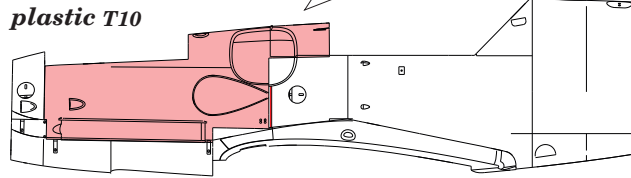

23

plastic H3

plastic H3

plastic H2

24

25