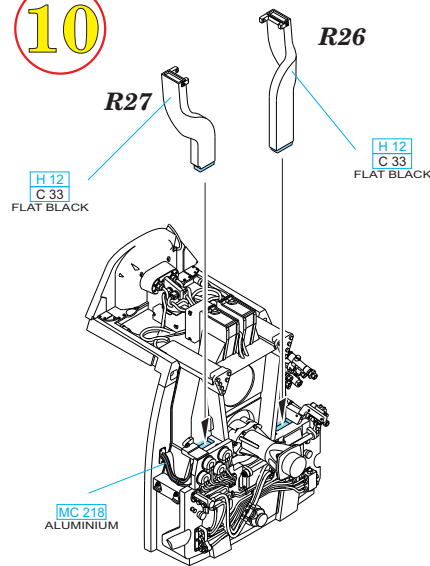

R28

H 12
C 33
FLAT BLACK

MC 218
ALUMINIUM

H 70
C 60
RLM02 GRAY

R39

H 12
C 33
FLAT BLACK

MC 218
ALUMINIUM

H 70
C 60
RLM02 GRAY

R47

H 70
C 60
RLM02 GRAY

H 12
C 33
FLAT BLACK

R20

R24

C 92
SEMI GLOSS
BLACK

H 12
C 33
FLAT BLACK

10

R26

H 12
C 33
FLAT BLACK

R27

H 12
C 33
FLAT BLACK

MC 218
ALUMINIUM

11