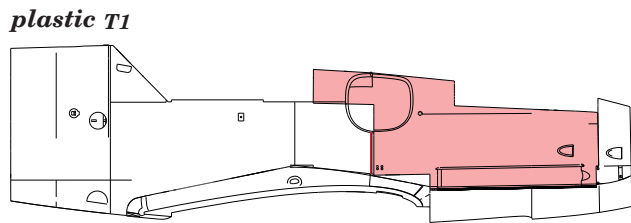

23

plastic H3

plastic H3

plastic H2

24

25