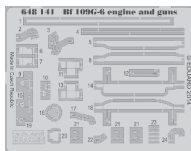

648 141 Bf 109G-6 engine and guns

For Eduard kit - pro stavěbníci Eduard

1/48 scale

648 141 Bf 109G-6 engine and guns

For Eduard kit - pro stavěbníci Eduard

1/48

GSI Creos (GUNZE)		
AQUEOUS	Mr.COLOR	
[H 12]	[C 33]	FLAT BLACK
[H 33]	[C 81]	RUSSET
[H 70]	[C 60]	RLM02 GRAY
	[C 92]	SEMI GLOSS BLACK