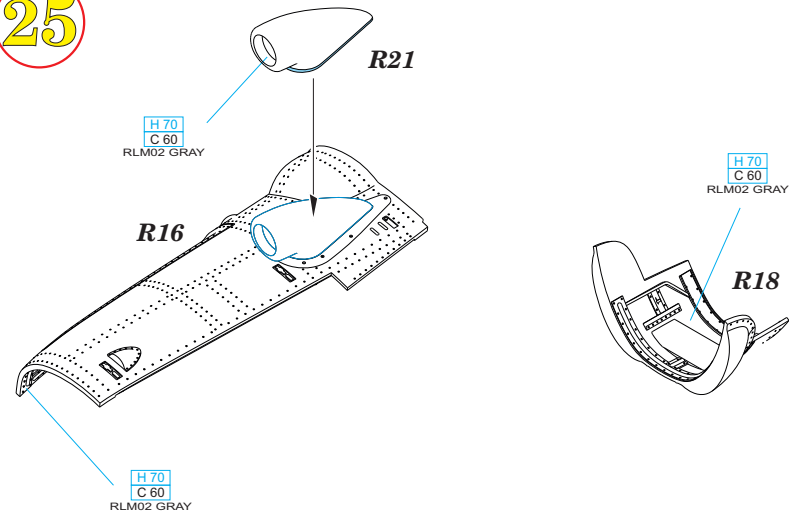

23

plastic H3

plastic H3

plastic H2

24

25