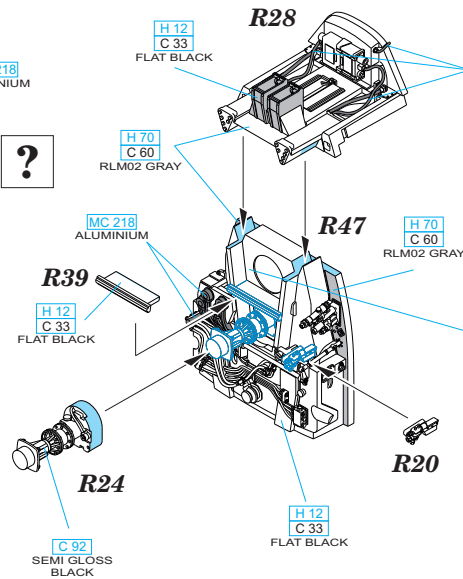

R29

H 12
C 33
FLAT BLACK

MC 218
ALUMINIUM

H 70
C 60
RLM02 GRAY

R47

H 12
C 33
FLAT BLACK

H 70
C 60
RLM02 GRAY

MC 218
ALUMINIUM

R25

C 92
SEMI GLOSS
BLACK

H 12
C 33
FLAT BLACK

R20

?