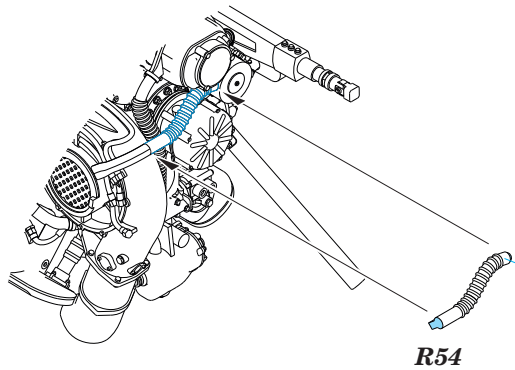

6

R54

7

R48

MC 218
ALUMINIUM

H 70
C 60
RLM02 GRAY

8

R45

R46

MC 218
ALUMINIUM

C 92
SEMI GLOSS
BLACK

G-6 VERSION

9

G-6/U4 VERSION

R29

H 12
C 33
FLAT BLACK

MC 218
ALUMINIUM

H 70
C 60
RLM02 GRAY

R47

H 12
C 33
FLAT BLACK

H 70
C 60
RLM02 GRAY

MC 218
ALUMINIUM

R25

C 92
SEMI GLOSS
BLACK

H 12
C 33
FLAT BLACK

R20

?

R28

H 12
C 33
FLAT BLACK

MC 218
ALUMINIUM

H 70
C 60
RLM02 GRAY

R39

H 12
C 33
FLAT BLACK

MC 218
ALUMINIUM

H 70
C 60
RLM02 GRAY

R47

H 70
C 60
RLM02 GRAY

H 12
C 33
FLAT BLACK

R20

R24

C 92
SEMI GLOSS
BLACK

H 12
C 33
FLAT BLACK

10

R26

H 12
C 33
FLAT BLACK

R27

H 12
C 33
FLAT BLACK

MC 218
ALUMINIUM

11

R40

MC 218
ALUMINIUM