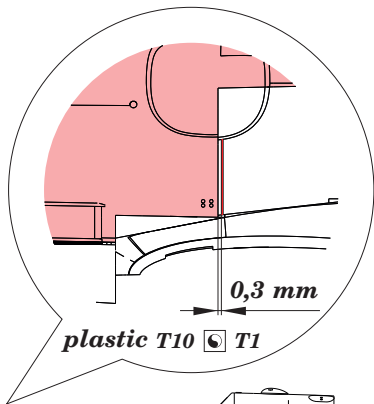

23

plastic H3

plastic H3

plastic H2

24

25