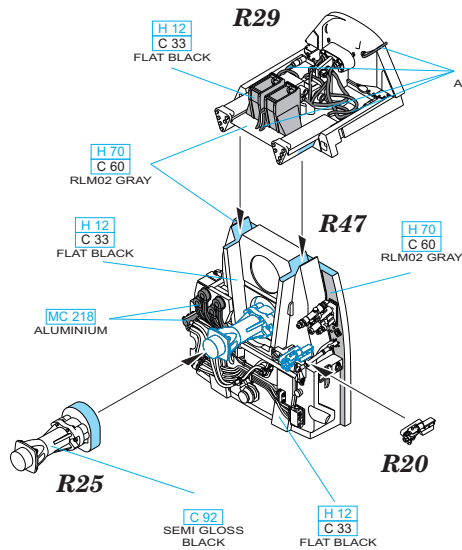

6

R54

7

R48

MC 218
ALUMINIUM

H 70
C 60
RLM02 GRAY

8

R45

R46

MC 218
ALUMINIUM

C 92
SEMI GLOSS
BLACK

G-6 VERSION

9

G-6/U4 VERSION

R29

H 12
C 33
FLAT BLACK

MC 218
ALUMINIUM

H 70
C 60
RLM02 GRAY

R47

H 12
C 33
FLAT BLACK

H 70
C 60
RLM02 GRAY

MC 218
ALUMINIUM

R25

C 92
SEMI GLOSS
BLACK

H 12
C 33
FLAT BLACK

R20

?

R28

H 12
C 33
FLAT BLACK

MC 218
ALUMINIUM

H 70
C 60
RLM02 GRAY

R39

H 12
C 33
FLAT BLACK

MC 218
ALUMINIUM

H 70
C 60
RLM02 GRAY

R47

H 70
C 60
RLM02 GRAY

H 12
C 33
FLAT BLACK

R20

R24

C 92
SEMI GLOSS
BLACK

H 12
C 33
FLAT BLACK

10

R26

H 12
C 33
FLAT BLACK

R27

H 12
C 33
FLAT BLACK

MC 218
ALUMINIUM

11

R40

MC 218
ALUMINIUM