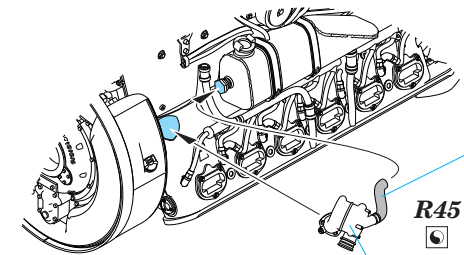

R45

R46

MC 218
ALUMINIUM

C 92
SEMI GLOSS
BLACK

G-6 VERSION

9

G-6/U4 VERSION