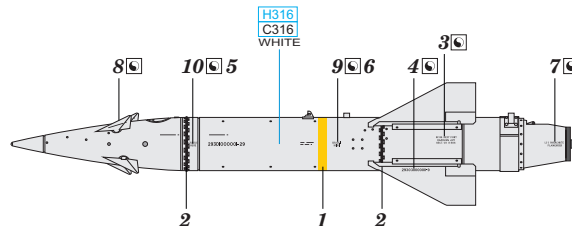

648163 AGM-12B Bullpup A

BEST BRASS RESIN AROUND!