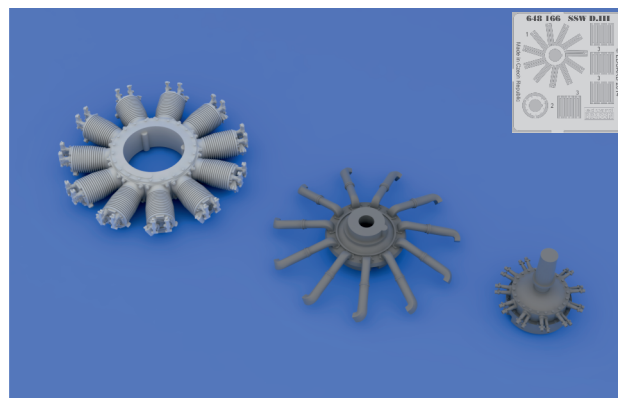

BEST BRASS RESIN AROUND!