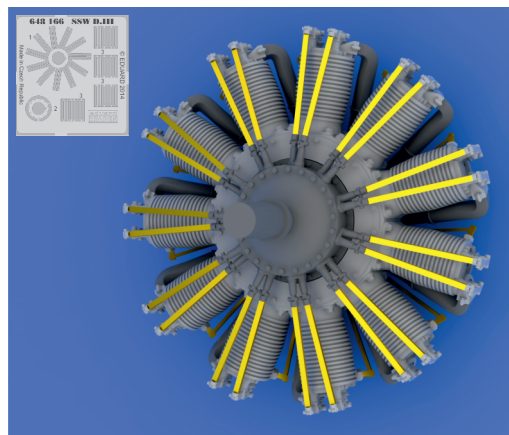

648 166 SSW D.III engine

Siemens-Halske SH III

For Eduard kit - pro stavebnici Eduard

1/48 scale

COLOURS

GSI Creos (GUNZE)			Mr.METAL COLOR	
AQUEOUS	Mr.COLOR		Mr.COLOR	
H2	C2	BLACK	MC213	STAINLESS

This product contains metal and resin detail parts for upgrading scale plastic models. When selecting this set make sure that it is for the kit mentioned in product name as these sets are made specifically for that kit. When upgrading the model some cutting or corrections may be necessary for parts to fit accurately. **WARNING!** This set contains small and sharp parts. Work carefully in a ventilated and well-lit room. Safety glasses are recommended. This product is not suitable for children below 14 years of age.

eduard

435 21 Obrnice 170
Czech Republic

www.eduard.com

648 166 SSW D.III engine

For Eduard kit - pro stavebnici Eduard

1/48

BRASSIN

BRASSIN

PE2

MC213
STAINLESS

MC213
STAINLESS

R3

R2

3

-  REMOVE
ODSTRANIT
-  GRIND
OBROUSIT
-  DRILL HOLE
VRTAT OTVOR
-  SYMMETRICAL ASSEMBLY
SYMETRICKA MONTAZ
-  SCRIBE THE PANEL AND HOLES
RYTI
-  REVERSE SIDE
OTOČIT
-  BEND
OHNOUT
-  OPTION
VOLBA
-  REPLACE
NAHRADIT