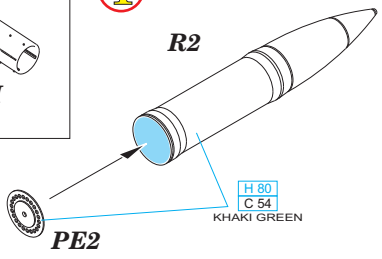

**WELDING SEAM
DO NOT GRIND**

R1

1

R2

**H 80
C 54
KHAKI GREEN**

PE2

2