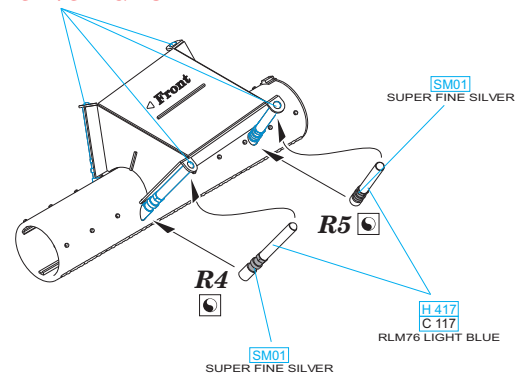

R4

R5

**SM01
SUPER FINE SILVER**

**H 417
C 117
RLM76 LIGHT BLUE**

**SM01
SUPER FINE SILVER**

5