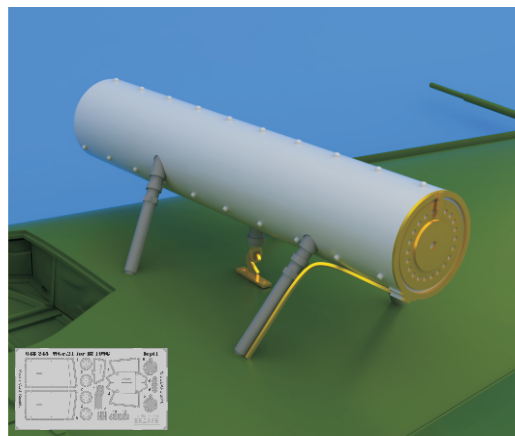

eduard

www.eduard.com

435 21 Obrnice 170
Czech Republic

648 245 WGr.21 for Bf 109

for Eduard kit - pro stavebnici Eduard

1/48

BRASSIN

BRASSIN