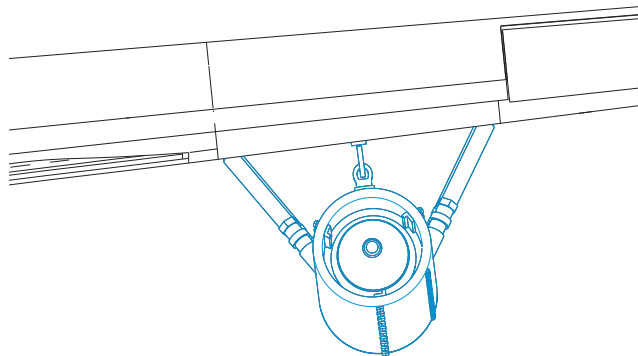

CORRECT POSITION

FRONT