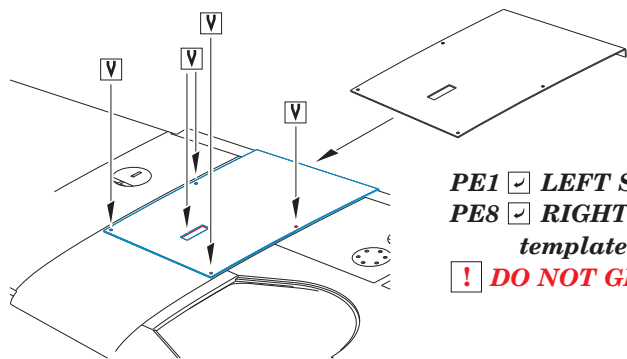

6

plastic K3

PE1 ☒ LEFT SIDE
PE8 ☒ RIGHT SIDE
template
! DO NOT GLUE

7

=
ø - 0,6mm

plastic K3

8

DIRECTION OF FLIGHT

9

PE7 ☒