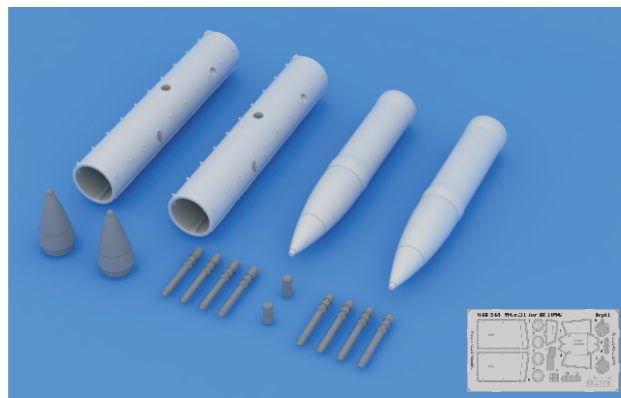

BEST BRASS RESIN AROUND!