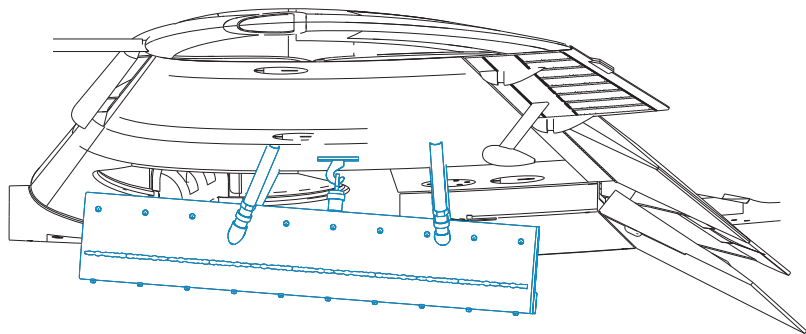

CORRECT POSITION

FRONT