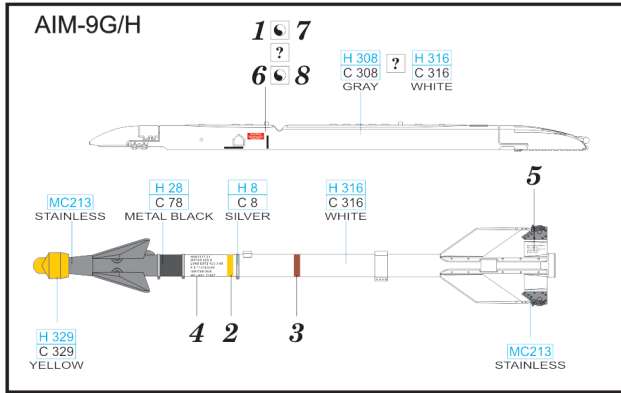

648 303 AIM-9G/H Sidewinder 1/48

BEST BRASS RESIN AROUND!