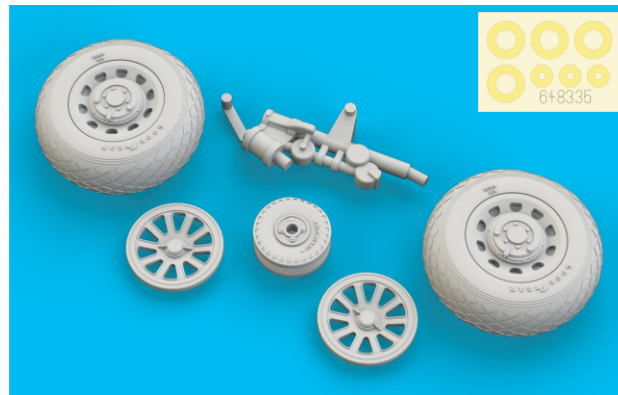

R5

COLOURS

GSI Creos (GUNZE)			Mr.METAL COLOR	
AQUEOUS	Mr.COLOR			
H 8	C 8	SILVER		
H77	C137	TIRE BLACK		

This product contains metal and resin detail parts for upgrading scale plastic models. When selecting this set make sure that it is for the kit mentioned in product name as these sets are made specifically for that kit. When upgrading the model some cutting or corrections may be necessary for parts to fit accurately. **WARNING!** This set contains small and sharp parts. Work carefully in a ventilated and well-lit room. Safety glasses are recommended. This product is not suitable for children below 14 years of age.

eduard

435 21 Obrnice 170
Czech Republic

www.eduard.com

648 335 P-51D wheels

for Airfix kit - pro stavebnici Airfix

1/48

BRASSIN

BRASSIN

eduard

BEST BRASS RESIN AROUND!

-  REMOVE
ODSTRANIT BEND
OHNOUIT
-  GRIND
OBROUSIT OPTION
VOLBA
-  DRILL HOLE
VRTAT OTVOR REPLACE
NAHRADIT
-  SYMMETRICAL ASSEMBLY
SYMETRICKÁ MONTÁŽ
-  SCRIBE THE PANEL AND HOLES
RYTI
-  REVERSE SIDE
OTOČIT

1

R1

H 77
C 137
TIRE BLACK

H 8
C 8
SILVER

3

H 77
C 137
TIRE BLACK

R4

H 8
C 8
SILVER