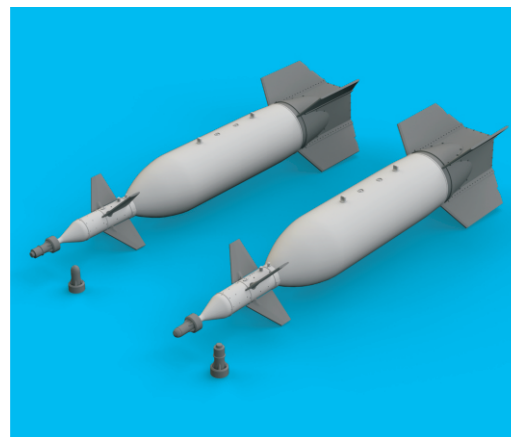

648 342 GBU-11

1/48

BRASSIN

BRASSIN

eduard