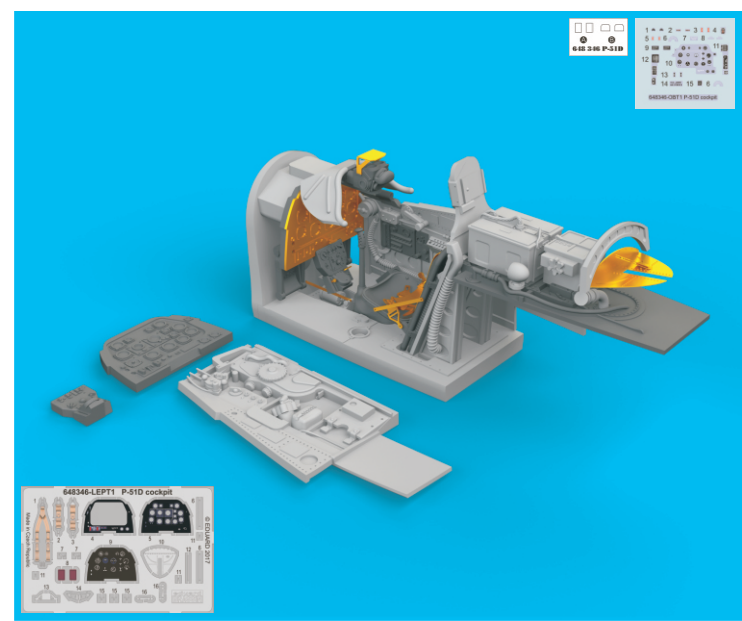

eduard
435 21 Obrnice 170
Czech Republic
www.eduard.com

www.eduard.com

648 346 P-51D cockpit

for Airfix kit - pro stavebnici Airfix

1/48

BEST ~~BRASS~~ RESIN AROUND!

- REMOVE ODSTRANIT
- BEND OHNOUT
- SYMMETRICAL ASSEMBLY SYMETRICKA MONTAZ
- GRIND OBROUSIT
- OPTION VOLBA
- SCRIBE THE PANEL AND HOLES RYTI
- DRILL HOLE VRTAT OTVOR
- REPLACE NAHRADIT
- REVERSE SIDE OTOCIT

A

B

?

1

2

3

A
?
B

R34 ?
! use with R35 only