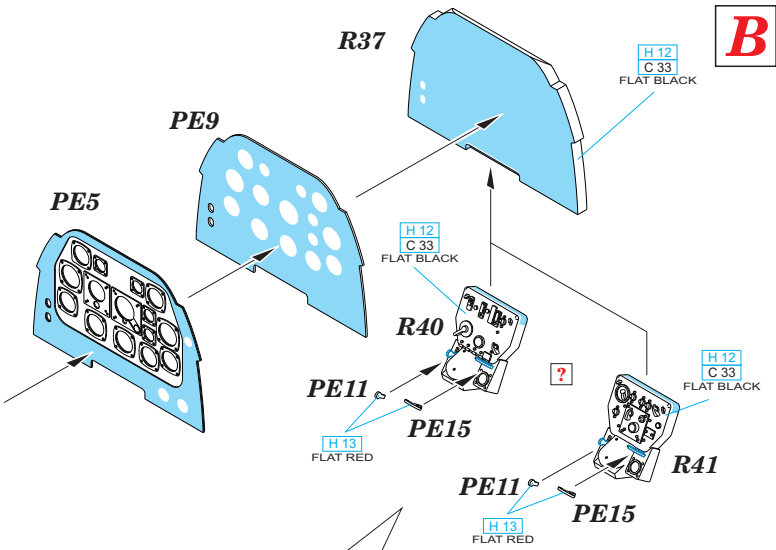

eduard
435 21 Obrnice 170
Czech Republic
www.eduard.com

www.eduard.com

648 346 P-51D cockpit

for Airfix kit - pro stavebnici Airfix

1/48

BEST ~~BRASS~~ RESIN AROUND!

- REMOVE ODSTRANIT
- BEND OHNOUT
- SYMMETRICAL ASSEMBLY SYMETRICKA MONTAZ
- GRIND OBROUSIT
- OPTION VOLBA
- SCRIBE THE PANEL AND HOLES RYTI
- DRILL HOLE VRTAT OTVOR
- REPLACE NAHRADIT
- REVERSE SIDE OTOCIT

A

B

?

1

2

3

A
?
B

R34 ?
! use with R35 only