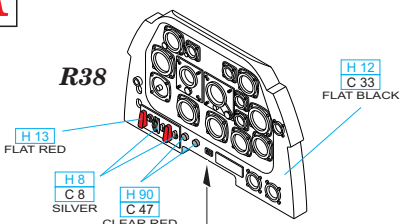

eduard
435 21 Obrnice 170
Czech Republic
www.eduard.com

www.eduard.com

648 346 P-51D cockpit

for Airfix kit - pro stavebnici Airfix

1/48

BEST ~~BRASS~~ RESIN AROUND!

- REMOVE ODSTRANIT
- BEND OHNOUT
- SYMMETRICAL ASSEMBLY SYMETRICKA MONTAZ
- GRIND OBROUSIT
- OPTION VOLBA
- SCRIBE THE PANEL AND HOLES RYTI
- DRILL HOLE VRTAT OTVOR
- REPLACE NAHRADIT
- REVERSE SIDE OTOCIT

A

B

?

1

2

3

A
?
B

R34 ?
! use with R35 only