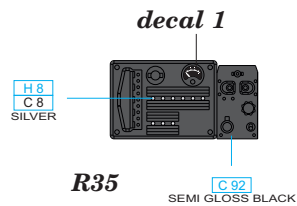

A

B

?

1

2

3

A
?
B

R34 ?
! use with R35 only

C

4

C

5

6

7

H 58
C 351
ZINC CHROMATE

plastic A02

8

H 58
C 351
ZINC CHROMATE

decals 12

C 92
SEMI GLOSS BLACK

H 12
C 33
FLAT BLACK

R42

H 47
C 41
RED BROWN

H 459
SAND YELLOW