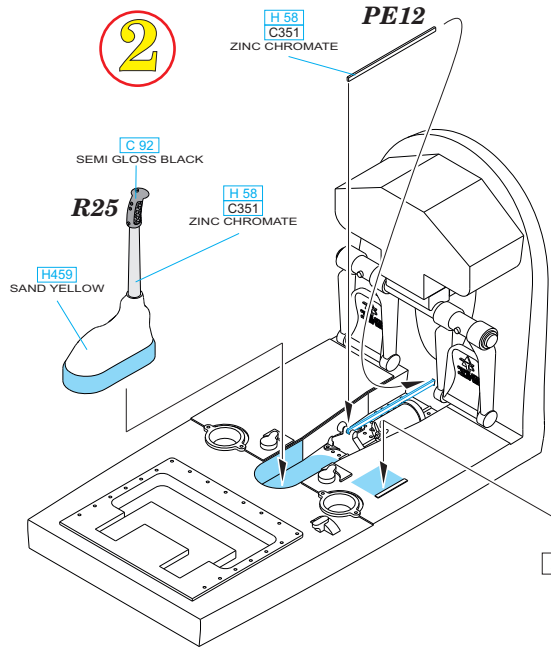

eduard
435 21 Obrnice 170
Czech Republic
www.eduard.com

www.eduard.com

648 346 P-51D cockpit

for Airfix kit - pro stavebnici Airfix

1/48

BEST ~~BRASS~~ RESIN AROUND!

- REMOVE ODSTRANIT
- BEND OHNOUT
- SYMMETRICAL ASSEMBLY SYMETRICKA MONTAZ
- GRIND OBROUSIT
- OPTION VOLBA
- SCRIBE THE PANEL AND HOLES RYTI
- DRILL HOLE VRTAT OTVOR
- REPLACE NAHRADIT
- REVERSE SIDE OTOCIT

A

B

?

1

2

3

A
?
B

R34 ?
! use with R35 only