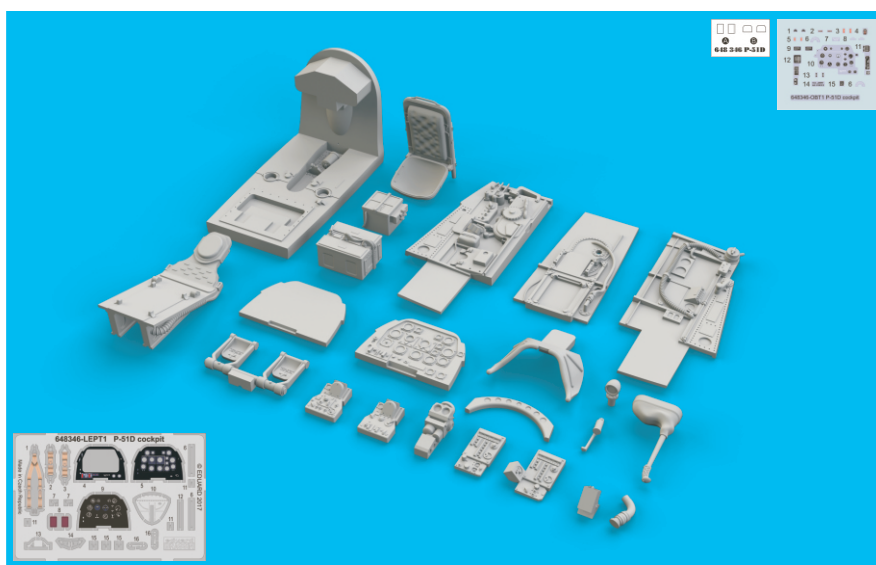

eduard
435 21 Obrnice 170
Czech Republic
www.eduard.com

www.eduard.com

648 346 P-51D cockpit

for Airfix kit - pro stavebnici Airfix

1/48

BEST ~~BRASS~~ RESIN AROUND!

- REMOVE ODSTRANIT
- BEND OHNOUT
- SYMMETRICAL ASSEMBLY SYMETRICKA MONTAZ
- GRIND OBROUSIT
- OPTION VOLBA
- SCRIBE THE PANEL AND HOLES RYTI
- DRILL HOLE VRTAT OTVOR
- REPLACE NAHRADIT
- REVERSE SIDE OTOCIT

A

B

?

1

2

3

A
?
B

R34 ?
! use with R35 only