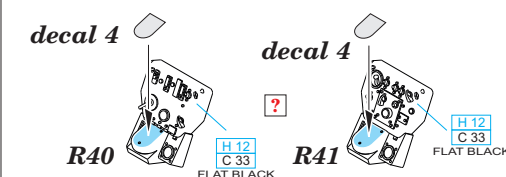

eduard
435 21 Obrnice 170
Czech Republic
www.eduard.com

www.eduard.com

648 346 P-51D cockpit

for Airfix kit - pro stavebnici Airfix

1/48

BEST ~~BRASS~~ RESIN AROUND!

- REMOVE ODSTRANIT
- BEND OHNOUT
- SYMMETRICAL ASSEMBLY SYMETRICKA MONTAZ
- GRIND OBROUSIT
- OPTION VOLBA
- SCRIBE THE PANEL AND HOLES RYTI
- DRILL HOLE VRTAT OTVOR
- REPLACE NAHRADIT
- REVERSE SIDE OTOCIT

A

B

?

1

2

3

A
?
B

R34 ?
! use with R35 only