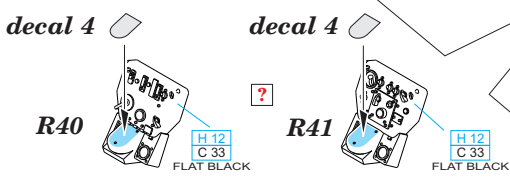

eduard
435 21 Obrnice 170
Czech Republic
www.eduard.com

www.eduard.com

648 346 P-51D cockpit

for Airfix kit - pro stavebnici Airfix

1/48

BEST ~~BRASS~~ RESIN AROUND!

- REMOVE ODSTRANIT
- BEND OHNOUT
- SYMMETRICAL ASSEMBLY SYMETRICKA MONTAZ
- GRIND OBROUSIT
- OPTION VOLBA
- SCRIBE THE PANEL AND HOLES RYTI
- DRILL HOLE VRTAT OTVOR
- REPLACE NAHRADIT
- REVERSE SIDE OTOCIT

A

B

?

1

2

3

A
?
B

R34 ?
! use with R35 only