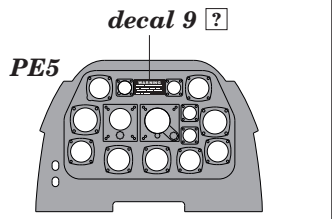

eduard
435 21 Obrnice 170
Czech Republic
www.eduard.com

www.eduard.com

648 346 P-51D cockpit

for Airfix kit - pro stavebnici Airfix

1/48

BEST ~~BRASS~~ RESIN AROUND!

- REMOVE ODSTRANIT
- BEND OHNOUT
- SYMMETRICAL ASSEMBLY SYMETRICKA MONTAZ
- GRIND OBROUSIT
- OPTION VOLBA
- SCRIBE THE PANEL AND HOLES RYTI
- DRILL HOLE VRTAT OTVOR
- REPLACE NAHRADIT
- REVERSE SIDE OTOCIT

A

B

?

1

2

3

A
?
B

R34 ?
! use with R35 only