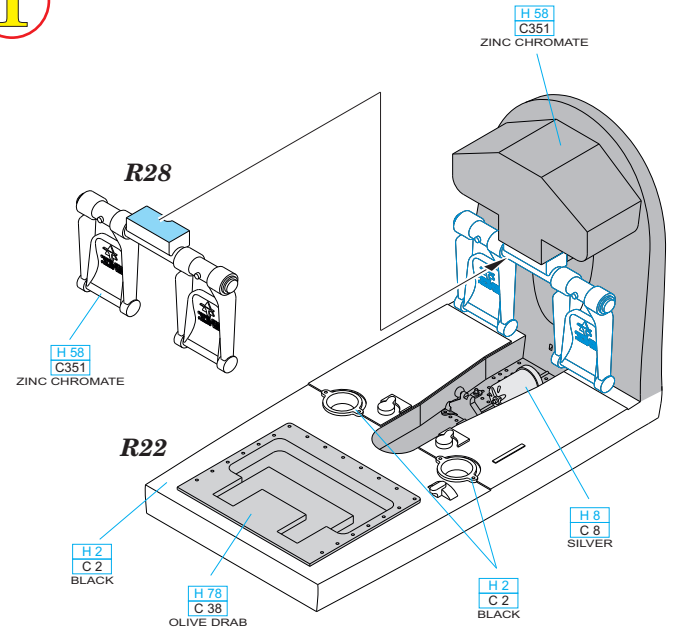

eduard
435 21 Obrnice 170
Czech Republic
www.eduard.com

www.eduard.com

648 346 P-51D cockpit

for Airfix kit - pro stavebnici Airfix

1/48

BEST ~~BRASS~~ RESIN AROUND!

- REMOVE ODSTRANIT
- BEND OHNOUT
- SYMMETRICAL ASSEMBLY SYMETRICKA MONTAZ
- GRIND OBROUSIT
- OPTION VOLBA
- SCRIBE THE PANEL AND HOLES RYTI
- DRILL HOLE VRTAT OTVOR
- REPLACE NAHRADIT
- REVERSE SIDE OTOCIT

A

B

?

1

2

3

A
?
B

R34 ?
! use with R35 only