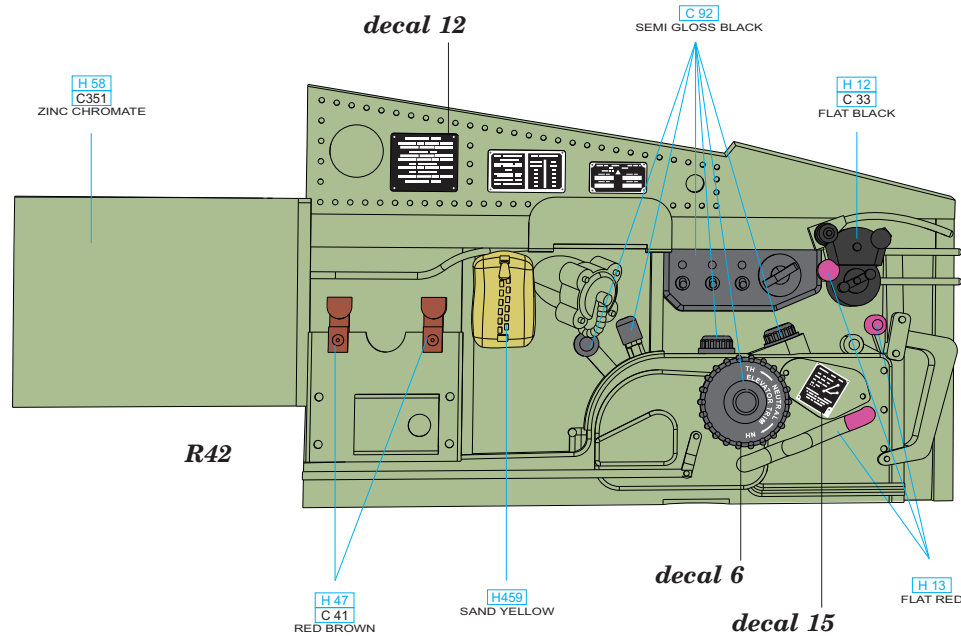

8

H 58
C 351
ZINC CHROMATE

decals 12

C 92
SEMI GLOSS BLACK

H 12
C 33
FLAT BLACK

R42

H 47
C 41
RED BROWN

H 459
SAND YELLOW

decals 6

decals 15

H 13
FLAT RED