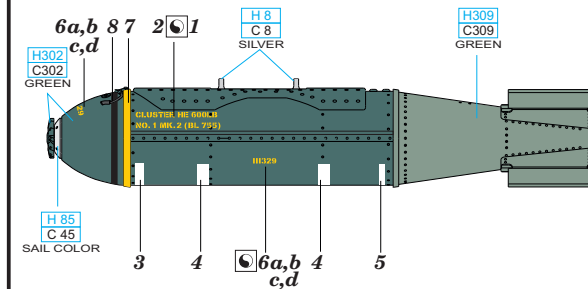

BL755 cluster bombs

BEST BRASSIN RESIN AROUND!