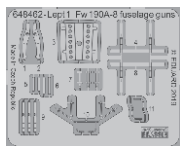

648 462 Fw 190A-8 fuselage guns

for Eduard kit - pro stavebnici Eduard

1/48 scale

COLOURS

GSI Creos (GUNZE)			Mr.METAL COLOR	
AQUEOUS	Mr.COLOR		Mr.COLOR	
[H 7]	[C 7]	BROWN	[MC214]	DARK IRON
[H 8]	[C 8]	SILVER		
[H12]	[C33]	FLAT BLACK		
[H70]	[C60]	RLM02 GRAY		

This product contains metal and resin detail parts for upgrading scale plastic models. When selecting this set make sure that it is for the kit mentioned in product name as these sets are made specifically for that kit. When upgrading the model some cutting or corrections may be necessary for parts to fit accurately. **WARNING!** This set contains small and sharp parts. Work carefully in a ventilated and well-lit room. Safety glasses are recommended. This product is not suitable for children below 14 years of age.

Tento výrobek obsahuje leptané a odlévané detaily pro úpravu a vylepšení plastického modelu. Při výběru sady kovových detailů zkontrolujte, zda je určena pro model, který chcete upravit. Model, pro který je sada určena, je uveden u názvu výrobku. Pro přesnou aplikaci kovových a odlévaných dílů může být zapotřebí upravit díly upravovaného modelu. **POZOR!** Sada obsahuje malé ostré díly. Pracujte ve větrané a dobře osvětlené místnosti. Doporučujeme použití ochranných brýlí. Tento výrobek není vhodný pro děti mladší 14 let.

eduard

435 21 Obrnice 170
Czech Republic

www.eduard.com

39,95

648 462 Fw 190A-8 fuselage guns

for Eduard kit - pro stavebnici Eduard

1/48

BRASSIN

BRASSIN

eduard

BEST BRASS RESIN AROUND!