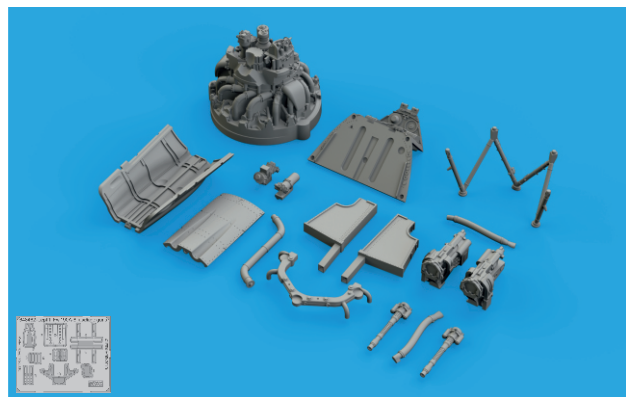

BEST BRASS RESIN AROUND!