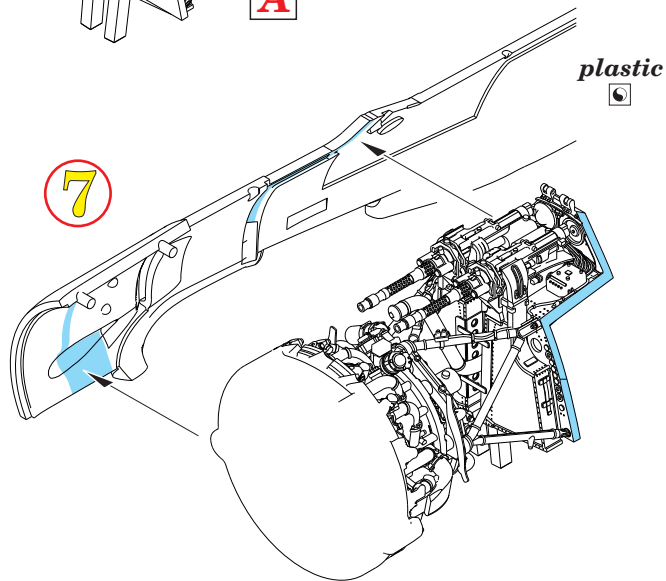

6

A

7

plastic

8

PE10

plastic

plastic