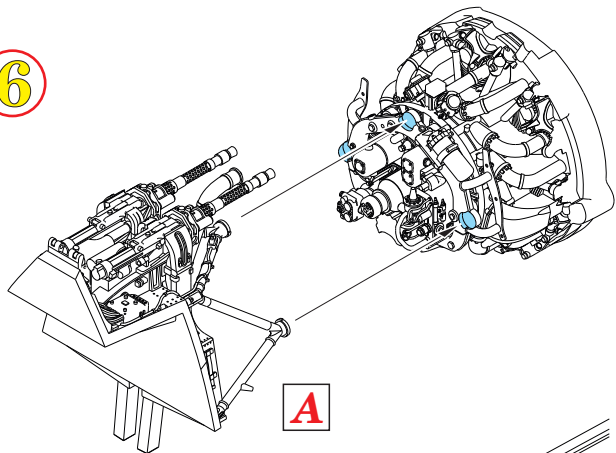

6

A

7

plastic

8

PE10

plastic

plastic