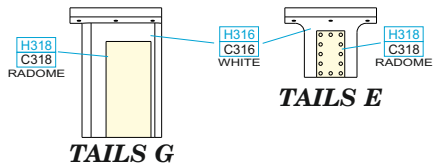

435 21 Obrnice 170
Czech Republic

www.eduard.com
12,95

648 491 AN/ALQ-71(V)-2 ECM pods 1/48

BEST BRASS RESIN AROUND!

COLORS for

OBSERVED (V)-2 ANTENNA COMBINATIONS INCLUDED :

FBFB, FEFE, EAEA, AFFA, AFAF, FAFA, AEEE, EGEg.

- | | | | |
|--|---|-------------------------------------|------------------------------------|
| | REMOVE
ODSTRANIT | <input checked="" type="checkbox"/> | BEND
OHNOUT |
| | GRIND
OBROUSIT | <input type="checkbox"/> | OPTION
VOLBA |
| | DRILL HOLE
VRTAT OTVOR | | REPLACE
NAHRADIT |
| | SYMMETRICAL ASSEMBLY
SYMETRICKA MONTAZ | | SCRIBE THE PANEL AND HOLES
RYTI |
| | REVERSE SIDE
OTOCTI | | |