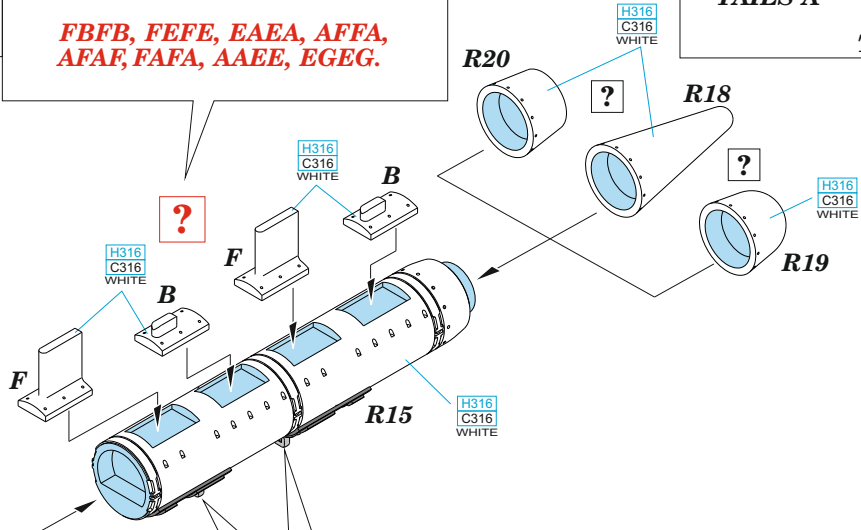

435 21 Obrnice 170
Czech Republic

www.eduard.com
12,95

648 491 AN/ALQ-71(V)-2 ECM pods 1/48

BEST BRASS RESIN AROUND!

COLORS for

OBSERVED (V)-2 ANTENNA COMBINATIONS INCLUDED :

FBFB, FEFE, EAEA, AFFA, AFAF, FAFA, AEEE, EGEg.

- | | | | |
|--|---|-------------------------------------|------------------------------------|
| | REMOVE
ODSTRANIT | <input checked="" type="checkbox"/> | BEND
OHNOUT |
| | GRIND
OBROUSIT | <input type="checkbox"/> | OPTION
VOLBA |
| | DRILL HOLE
VRTAT OTVOR | | REPLACE
NAHRADIT |
| | SYMMETRICAL ASSEMBLY
SYMETRICKA MONTAZ | | SCRIBE THE PANEL AND HOLES
RYTI |
| | REVERSE SIDE
OTOCTI | | |