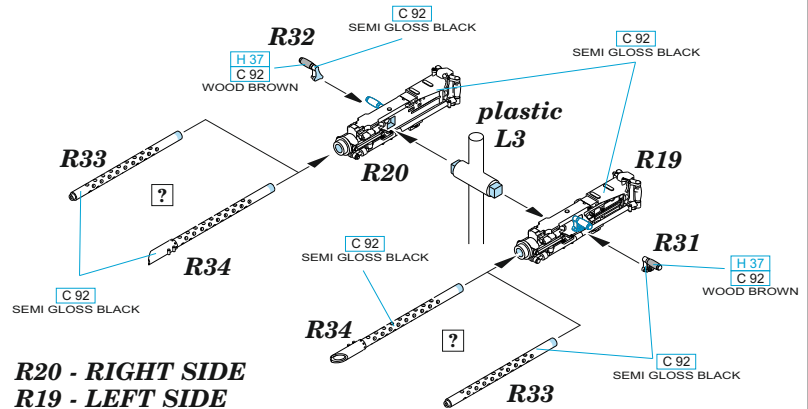

A RIGHT SIDE

B LEFT SIDE

WAIST WINDOW GUN ASSEMBLY

plastic A2
 plastic A1

RADIO COMPARTMENT GUN ASSEMBLY

CHIN TURRET GUNS ASSEMBLY

CHEYENNE TAIL TURRET GUNS ASSEMBLY

C LEFT SIDE

D RIGHT SIDE

C **D**

CHEEK GUN ASSEMBLY

TOP TURRET GUNS ASSEMBLY

R26 - RIGHT SIDE
R25 - LEFT SIDE

BALL TURRET GUNS ASSEMBLY

R24 - RIGHT SIDE
R23 - LEFT SIDE