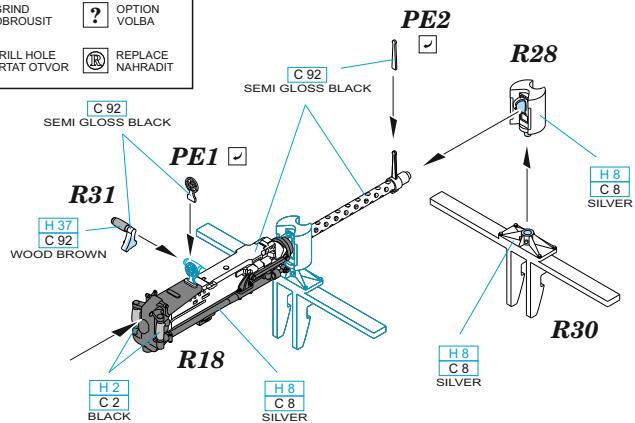

BRASSIN

eduard

BEST BRASS RESIN AROUND!

SYMMETRICAL ASSEMBLY
SYMETRICKÁ MONTÁŽ

- | | |
|---------------------------|---------------------|
| REMOVE
ODSTRANIT | BEND
OHNOUT |
| GRIND
OBROUSIT | OPTION
VOLBA |
| DRILL HOLE
VRTAT OTVOR | REPLACE
NAHRADIT |

A RIGHT SIDE

B LEFT SIDE

WAIST WINDOW GUN ASSEMBLY

plastic A2
 plastic A1

RADIO COMPARTMENT GUN ASSEMBLY

CHIN TURRET GUNS ASSEMBLY

CHEYENNE TAIL TURRET GUNS ASSEMBLY

C LEFT SIDE

D RIGHT SIDE

C **D**

CHEEK GUN ASSEMBLY

TOP TURRET GUNS ASSEMBLY

R26 - RIGHT SIDE
R25 - LEFT SIDE

BALL TURRET GUNS ASSEMBLY

R24 - RIGHT SIDE
R23 - LEFT SIDE