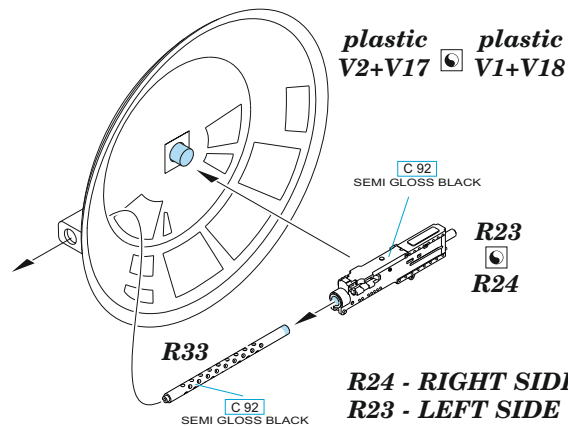

A RIGHT SIDE

B LEFT SIDE

WAIST WINDOW GUN ASSEMBLY

plastic A2
 plastic A1

RADIO COMPARTMENT GUN ASSEMBLY

CHIN TURRET GUNS ASSEMBLY

CHEYENNE TAIL TURRET GUNS ASSEMBLY

C LEFT SIDE

D RIGHT SIDE

C **D**

CHEEK GUN ASSEMBLY

TOP TURRET GUNS ASSEMBLY

R26 - RIGHT SIDE
R25 - LEFT SIDE

BALL TURRET GUNS ASSEMBLY

R24 - RIGHT SIDE
R23 - LEFT SIDE