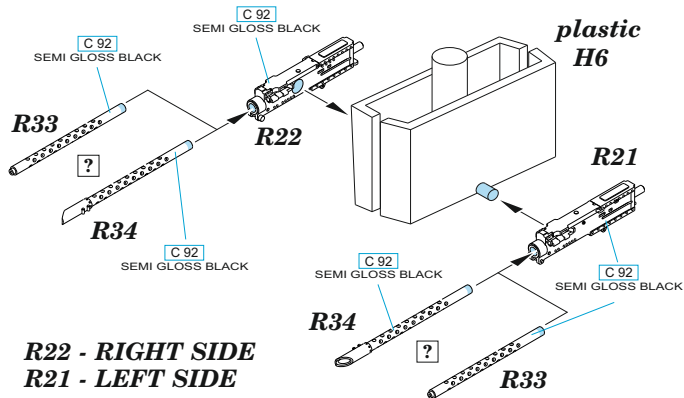

A RIGHT SIDE

B LEFT SIDE

WAIST WINDOW GUN ASSEMBLY

plastic A2
 plastic A1

RADIO COMPARTMENT GUN ASSEMBLY

CHIN TURRET GUNS ASSEMBLY

CHEYENNE TAIL TURRET GUNS ASSEMBLY

C LEFT SIDE

D RIGHT SIDE

C **D**

CHEEK GUN ASSEMBLY

TOP TURRET GUNS ASSEMBLY

R26 - RIGHT SIDE
R25 - LEFT SIDE

BALL TURRET GUNS ASSEMBLY

R24 - RIGHT SIDE
R23 - LEFT SIDE