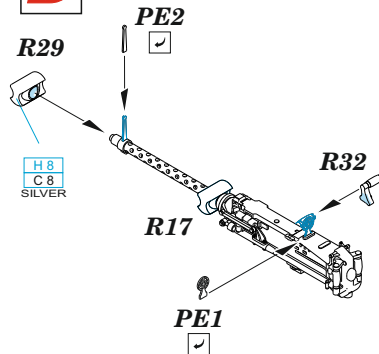

BRASSIN

eduard

BEST BRASS RESIN AROUND!

SYMMETRICAL ASSEMBLY
SYMETRICKÁ MONTÁŽ

- | | |
|---------------------------|---------------------|
| REMOVE
ODSTRANIT | BEND
OHNOUT |
| GRIND
OBROUSIT | OPTION
VOLBA |
| DRILL HOLE
VRTAT OTVOR | REPLACE
NAHRADIT |

A RIGHT SIDE

B LEFT SIDE

WAIST WINDOW GUN ASSEMBLY

plastic A2
 plastic A1

RADIO COMPARTMENT GUN ASSEMBLY

CHIN TURRET GUNS ASSEMBLY

CHEYENNE TAIL TURRET GUNS ASSEMBLY

C LEFT SIDE

D RIGHT SIDE

C **D**

CHEEK GUN ASSEMBLY

TOP TURRET GUNS ASSEMBLY

R26 - RIGHT SIDE
R25 - LEFT SIDE

BALL TURRET GUNS ASSEMBLY

R24 - RIGHT SIDE
R23 - LEFT SIDE