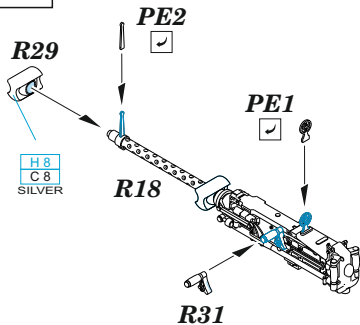

A RIGHT SIDE

B LEFT SIDE

WAIST WINDOW GUN ASSEMBLY

plastic A2
 plastic A1

RADIO COMPARTMENT GUN ASSEMBLY

CHIN TURRET GUNS ASSEMBLY

CHEYENNE TAIL TURRET GUNS ASSEMBLY

C LEFT SIDE

D RIGHT SIDE

C **D**

CHEEK GUN ASSEMBLY

TOP TURRET GUNS ASSEMBLY

R26 - RIGHT SIDE
R25 - LEFT SIDE

BALL TURRET GUNS ASSEMBLY

R24 - RIGHT SIDE
R23 - LEFT SIDE