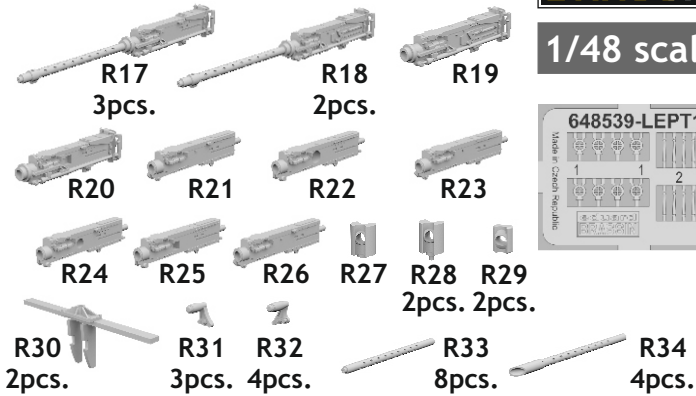

648 539 B-17G guns

for HK Model kit - pro stavebnici HK Model

1/48 scale

COLOURS

GSI Creos (GUNZE)		Mr.METAL COLOR
AQUEOUS	Mr.COLOR	
H 2	C 2	BLACK
H 8	C 8	SILVER
H 12	C 33	FLAT BLACK
H 37	C 43	WOOD BROWN
	C 92	SEMI GLOSS BLACK

This product contains metal and resin detail parts for upgrading scale plastic models. When selecting this set make sure that it is for the kit mentioned in product name as these sets are made specifically for that kit. When upgrading the model some cutting or corrections may be necessary for parts to fit accurately. **WARNING!** This set contains small and sharp parts. Work carefully in a ventilated and well-lit room. Safety glasses are recommended. This product is not suitable for children below 14 years of age.

Tento výrobek obsahuje leptané a odlévané detaily pro úpravu a vylepšení plastického modelu. Při výběru sady kovových detailů zkontrolujte, zda je určena pro model, který chcete upravit. Model, pro který je sada určena, je uveden u názvu výrobku. Pro přesnou aplikaci kovových a odlévaných dílů může být zapotřebí upravit díly upravovaného modelu. **POZOR!** Sada obsahuje malé ostré díly. Pracujte ve větrané a dobře osvětlené místnosti. Doporučujeme použití ochranných brýlí. Tento výrobek není vhodný pro děti mladší 14 let.

eduard

435 21 Obrnice 170
Czech Republic

www.eduard.com

24,95