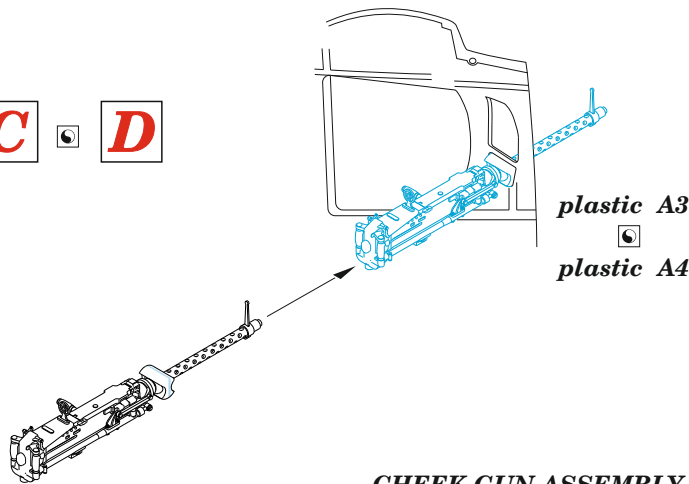

BRASSIN

eduard

BEST BRASS RESIN AROUND!

SYMMETRICAL ASSEMBLY
SYMETRICKÁ MONTÁŽ

- | | |
|---------------------------|---------------------|
| REMOVE
ODSTRANIT | BEND
OHNOUT |
| GRIND
OBROUSIT | OPTION
VOLBA |
| DRILL HOLE
VRTAT OTVOR | REPLACE
NAHRADIT |

A RIGHT SIDE

B LEFT SIDE

WAIST WINDOW GUN ASSEMBLY

plastic A2
 plastic A1

RADIO COMPARTMENT GUN ASSEMBLY

CHIN TURRET GUNS ASSEMBLY

CHEYENNE TAIL TURRET GUNS ASSEMBLY

C LEFT SIDE

D RIGHT SIDE

C **D**

CHEEK GUN ASSEMBLY

TOP TURRET GUNS ASSEMBLY

R26 - RIGHT SIDE
R25 - LEFT SIDE

BALL TURRET GUNS ASSEMBLY

R24 - RIGHT SIDE
R23 - LEFT SIDE