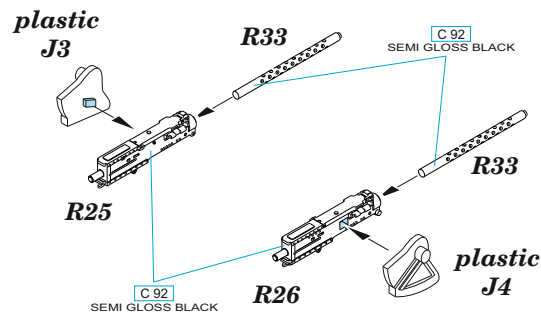

A RIGHT SIDE

B LEFT SIDE

WAIST WINDOW GUN ASSEMBLY

plastic A2
 plastic A1

RADIO COMPARTMENT GUN ASSEMBLY

CHIN TURRET GUNS ASSEMBLY

CHEYENNE TAIL TURRET GUNS ASSEMBLY

C LEFT SIDE

D RIGHT SIDE

C **D**

CHEEK GUN ASSEMBLY

TOP TURRET GUNS ASSEMBLY

R26 - RIGHT SIDE
R25 - LEFT SIDE

BALL TURRET GUNS ASSEMBLY

R24 - RIGHT SIDE
R23 - LEFT SIDE