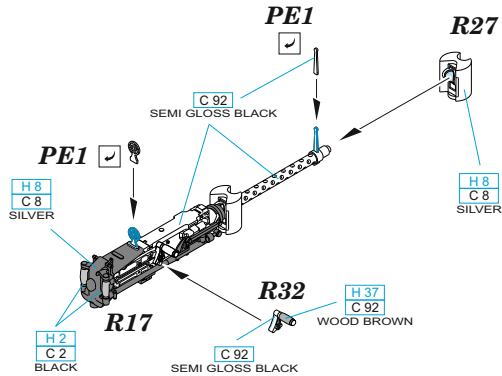

BRASSIN

eduard

BEST BRASS RESIN AROUND!

SYMMETRICAL ASSEMBLY
SYMETRICKÁ MONTÁŽ

- | | |
|---------------------------|---------------------|
| REMOVE
ODSTRANIT | BEND
OHNOUT |
| GRIND
OBROUSIT | OPTION
VOLBA |
| DRILL HOLE
VRTAT OTVOR | REPLACE
NAHRADIT |

A RIGHT SIDE

B LEFT SIDE

WAIST WINDOW GUN ASSEMBLY

plastic A2
 plastic A1

RADIO COMPARTMENT GUN ASSEMBLY

CHIN TURRET GUNS ASSEMBLY

CHEYENNE TAIL TURRET GUNS ASSEMBLY

C LEFT SIDE

D RIGHT SIDE

C **D**

CHEEK GUN ASSEMBLY

TOP TURRET GUNS ASSEMBLY

R26 - RIGHT SIDE
R25 - LEFT SIDE

BALL TURRET GUNS ASSEMBLY

R24 - RIGHT SIDE
R23 - LEFT SIDE