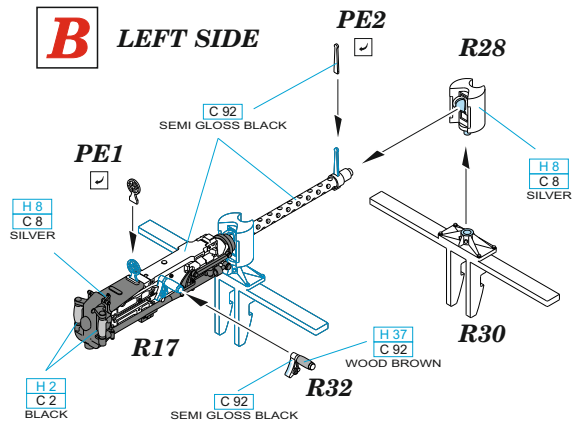

BRASSIN

eduard

BEST BRASS RESIN AROUND!

SYMMETRICAL ASSEMBLY
SYMETRICKÁ MONTÁŽ

- | | |
|---------------------------|---------------------|
| REMOVE
ODSTRANIT | BEND
OHNOUT |
| GRIND
OBROUSIT | OPTION
VOLBA |
| DRILL HOLE
VRTAT OTVOR | REPLACE
NAHRADIT |

A RIGHT SIDE

B LEFT SIDE

WAIST WINDOW GUN ASSEMBLY

plastic A2
 plastic A1

RADIO COMPARTMENT GUN ASSEMBLY

CHIN TURRET GUNS ASSEMBLY

CHEYENNE TAIL TURRET GUNS ASSEMBLY

C LEFT SIDE

D RIGHT SIDE

C **D**

CHEEK GUN ASSEMBLY

TOP TURRET GUNS ASSEMBLY

R26 - RIGHT SIDE
R25 - LEFT SIDE

BALL TURRET GUNS ASSEMBLY

R24 - RIGHT SIDE
R23 - LEFT SIDE