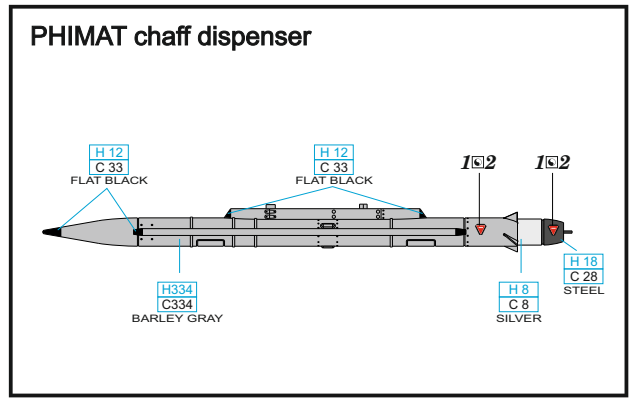

648 546 PHIMAT chaff dispenser 1/48

BEST BRASS RESIN AROUND!