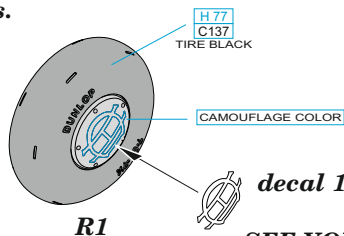

DECAL APPLICATION

2 pcs.

decals

SEE YOUR
REFERENCES