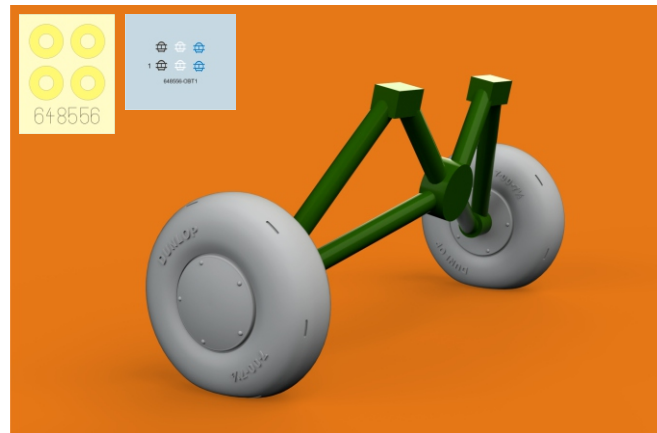

648 556 Tiger Moth wheels

for Airfix kit - pro stavebnici Airfix

R1
2 pcs.

1/48 scale

COLOURS

GSI Creos (GUNZE)		Mr.METAL COLOR
AQUEOUS	Mr.COLOR	
H77	C137	TIRE BLACK

648 556 Tiger Moth wheels

for Airfix kit - pro stavebnici Airfix

1/48

eduard

eduard

435 21 Obrnice 170
Czech Republic

www.eduard.com
7,95

-  REMOVE
ODSTRANIŤ
-  BEND
OHNOUIT
-  GRIND
OBROUSIT
-  ? OPTION
VOLBA
-  DRILL HOLE
VRTAT OTVOR
-  REPLACE
NAHRADIT
-  SYMMETRICAL ASSEMBLY
SYMETRICKÁ MONTÁŽ
-  SCRIBE THE PANEL AND HOLES
RYŤI
-  REVERSE SIDE
OTOČIT

CORRECT POSITION OF WHEELS

H 77
C137
TIRE BLACK

TIRE BLACK

plastic
part

CAMOUFLAGE COLOR

H 77
C137
TIRE BLACK

TIRE BLACK

R1