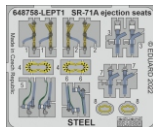

648 758 SR-71A ejection seats

for Revell kit - pro stavebnici Revell

R7 2pcs.

1/48 scale

COLOURS

GSI Creos (GUNZE)		
AQUEOUS	Mr.COLOR	
[H2]	[C2]	BLACK
[H3]	[C3]	RED
[H4]	[C4]	YELLOW
[H12]	[C33]	FLAT BLACK

[H52]	[C12]	OLIVE DRAB
[H81]	[C55]	KHAKI

648 758

SR-71A ejection seats

for Revell kit - pro stavebnici Revell

1/48

eduard

eduard

435 21 Obrnice 170
Czech Republic

www.eduard.com
19,95