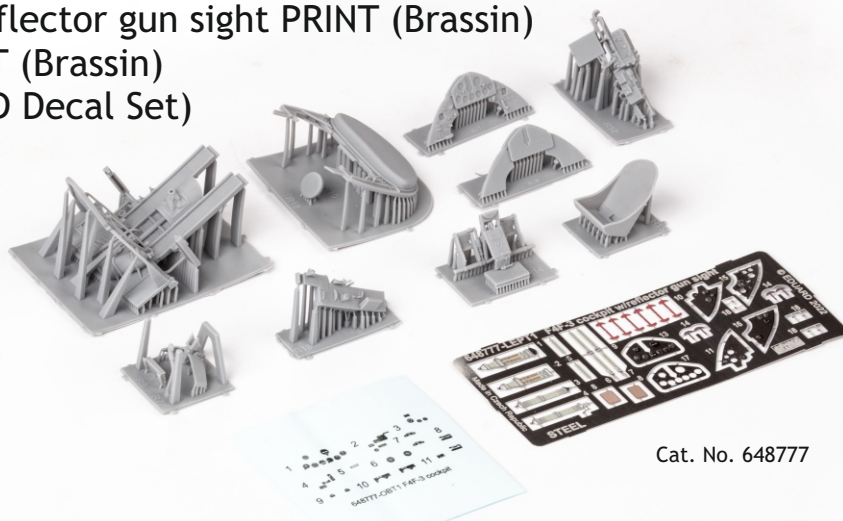

Cat. No. 648777