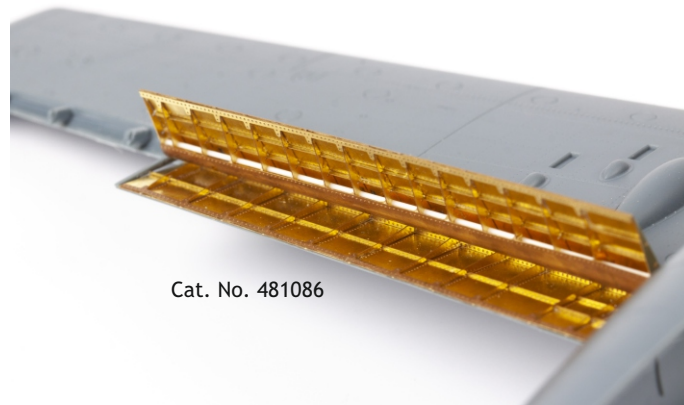

RELATED PRODUCTS

- 481086 F4F-3 landing flaps (PE-Set)
- FE1290 F4F seatbelts STEEL (PE-Set)
- 644171 F4F-3 early Löök (Brassin)
- 644172 F4F-3 late Löök (Brassin)
- 648765 F4F-3 cockpit w/ telescopic gun sight PRINT (Brassin)
- 648766 F4F-3 exhausts PRINT (Brassin)
- 648767 F4F-3 wheels early (Brassin)
- 648768 F4F-3 wheels late (Brassin)
- 648769 F4F gun barrels PRINT (Brassin)
- 648777 F4F-3 cockpit w/ reflector gun sight PRINT (Brassin)
- 648781 F4F seat early PRINT (Brassin)
- 3DL48076 F4F-3 late SPACE (3D Decal Set)
- EX878 F4F-3 TFace (Mask)

Cat. No. 481086