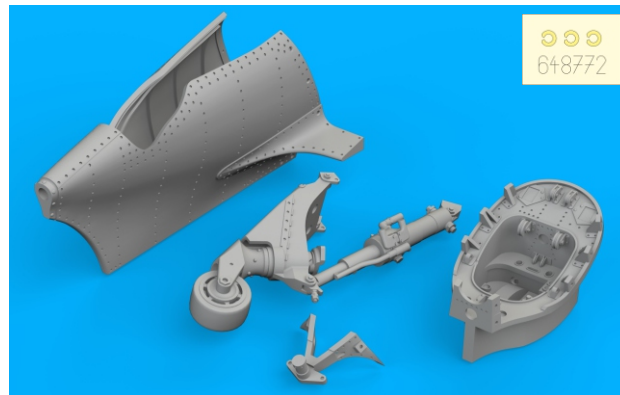

BEST ~~BRASS~~ RESIN AROUND!