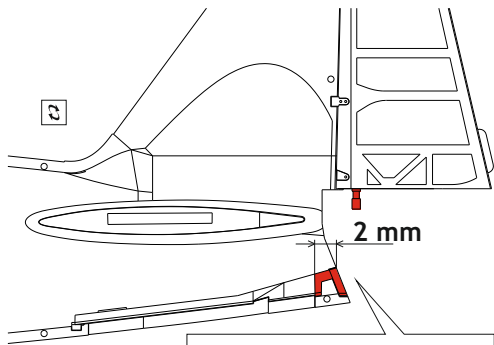

1

plastic parts

H 63
C 57
AOTAKE

2