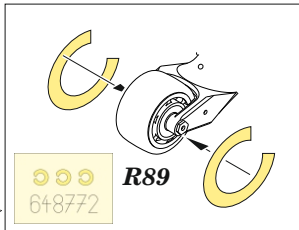

1

plastic parts

H 63
C 57
AOTAKE

2