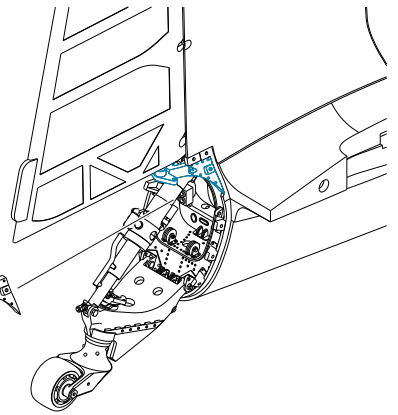

eduard

BEST ~~BRASS~~ RESIN AROUND!

1

plastic parts

H 63
C 57
AOTAKE

2

3

CAMOUFLAGE
COLOR

R91

4

CAMOUFLAGE
COLOR

wire
Ø - 0,3mm
l - 5mm

wire
Ø - 0,4mm
l - 5mm

5

wire
Ø - 0,3mm
l - 5mm

wire
Ø - 0,3mm
l - 6mm