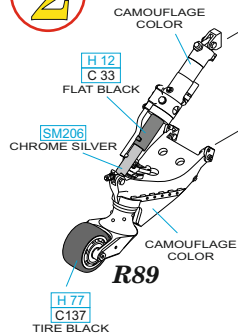

eduard

BEST ~~BRASS~~ RESIN AROUND!

1

plastic parts

H 63
C 57
AOTAKE

2

3

CAMOUFLAGE
COLOR

R91

4

CAMOUFLAGE
COLOR

wire
Ø - 0,3mm
l - 5mm

wire
Ø - 0,4mm
l - 5mm

5

wire
Ø - 0,3mm
l - 5mm

wire
Ø - 0,3mm
l - 6mm