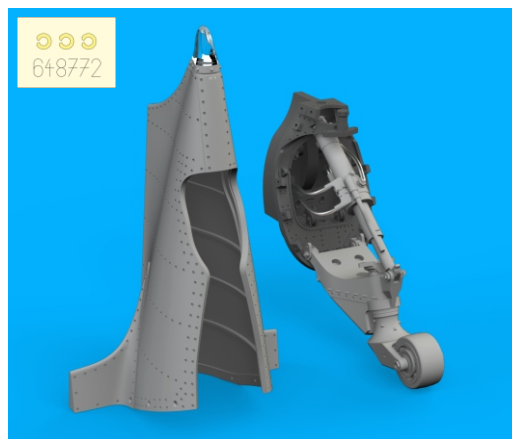

648 772 A6M2 tailwheel

for Eduard kit - pro stavebnici Eduard

eduard
BRASSIN
Print
1/48 scale

COLOURS

GSI Creos (GUNZE)		Mr.METAL COLOR	
AQUEOUS	Mr.COLOR		
[H 8]	[C 8]	SILVER	
[H 12]	[C 33]	FLAT BLACK	
[H 77]	[C137]	TIRE BLACK	
[H.63]	[C 57]	AOTAKE	
		[SM206]	CHROME SILVER

eduard

435 21 Obrnice 170
Czech Republic

www.eduard.com
12,95

648 772

A6M2 tailwheel
for Eduard kit - pro stavebnici Eduard

1/48

BRASSIN

BRASSIN