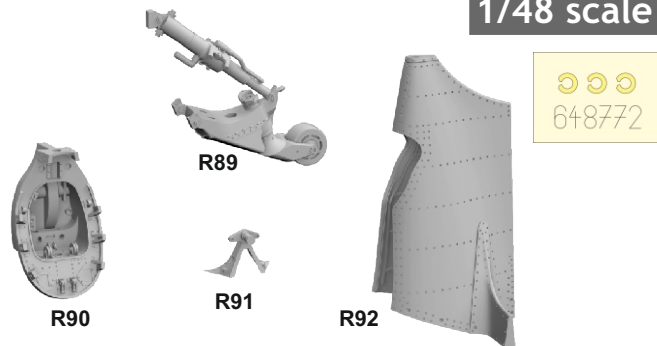

648 772 A6M2 tailwheel

for Eduard kit - pro stavebnici Eduard

eduard
BRASSIN
Print
1/48 scale

COLOURS

GSI Creos (GUNZE)		Mr.METAL COLOR	
AQUEOUS	Mr.COLOR		
[H 8]	[C 8]	SILVER	
[H 12]	[C 33]	FLAT BLACK	
[H 77]	[C137]	TIRE BLACK	
[H.63]	[C 57]	AOTAKE	
		[SM206]	CHROME SILVER

This product contains metal and resin detail parts for upgrading scale plastic models. When selecting this set make sure that it is for the kit mentioned in product name as these sets are made specifically for that kit. When upgrading the model some cutting or corrections may be necessary for parts to fit accurately. **WARNING!** This set contains small and sharp parts. Work carefully in a ventilated and well-lit room. Safety glasses are recommended. This product is not suitable for children below 14 years of age.