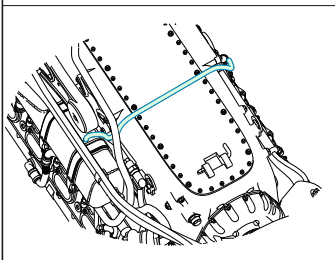

wire
Ø - 0,4mm
l - 31,4mm

MC214
DARK IRON

wire
Ø - 0,45mm
l - 22,7mm

H 8
C 8
SILVER

MC214
DARK IRON

wire
Ø - 0,5mm
l - 7,4mm

wire
Ø - 0,3mm
l - 17,8mm

H 8
C 8
SILVER