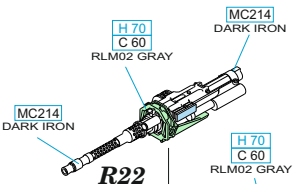

8

C 92
SEMI GLOSS BLACK

R177

R176

9

MC214
DARK IRON

R22

H 70
C 60
RLM02 GRAY