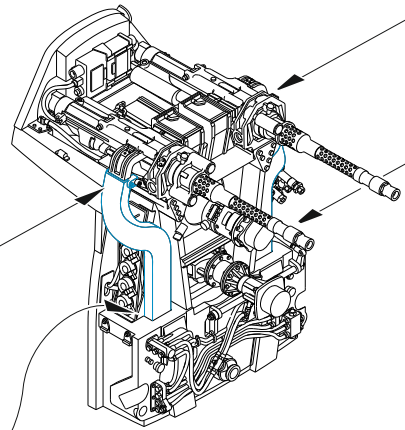

9

MC214
DARK IRON

R22

H 70
C 60
RLM02 GRAY

MC214
DARK IRON

R23

H 70
C 60
RLM02 GRAY

MC214
DARK IRON

C 92
SEMI GLOSS BLACK

H 8
C 8
SILVER

H 12
C 33
FLAT BLACK

R220

H 8
C 8
SILVER

H 70
C 60
RLM02 GRAY

R175

C 92
SEMI GLOSS BLACK

R183

10