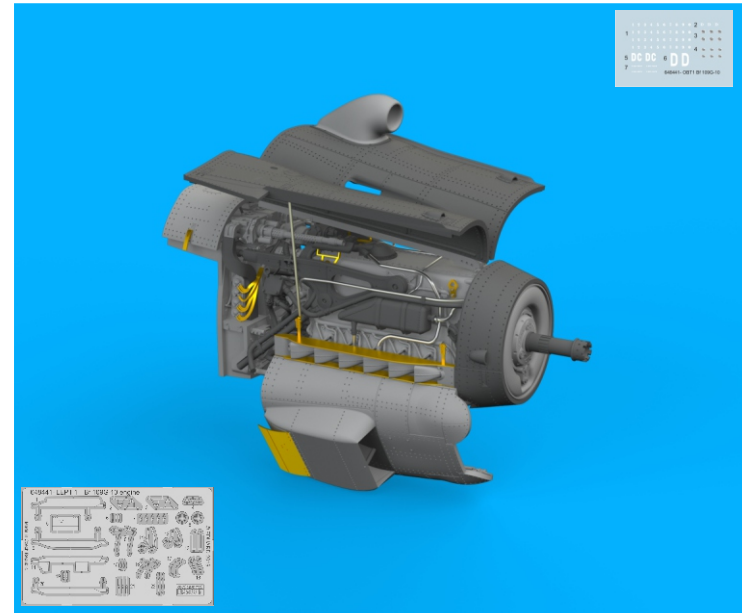

648 902 Bf 109K-4 engine

for Eduard kit - pro stavěbnici Eduard

1/48 scale

COLOURS

GSI Creos (GUNZE)			Mr.METAL COLOR	
AQUEOUS	Mr.COLOR			
[H 8]	[C 8]	SILVER	[MC211]	CHROME SILVER
[H 12]	[C 33]	FLAT BLACK	[MC214]	DARK IRON
[H 70]	[C 60]	RLM02 GRAY		
	[C 92]	SEMI GLOSS BLACK		

eduard
435 21 Obrnice 170
Czech Republic
www.eduard.com

www.eduard.com

44,95

648 902 Bf 109K-4 engine

for Eduard kit - pro stavěbnici Eduard

1/48

eduard

BEST ~~BRASS~~ RESIN AROUND!