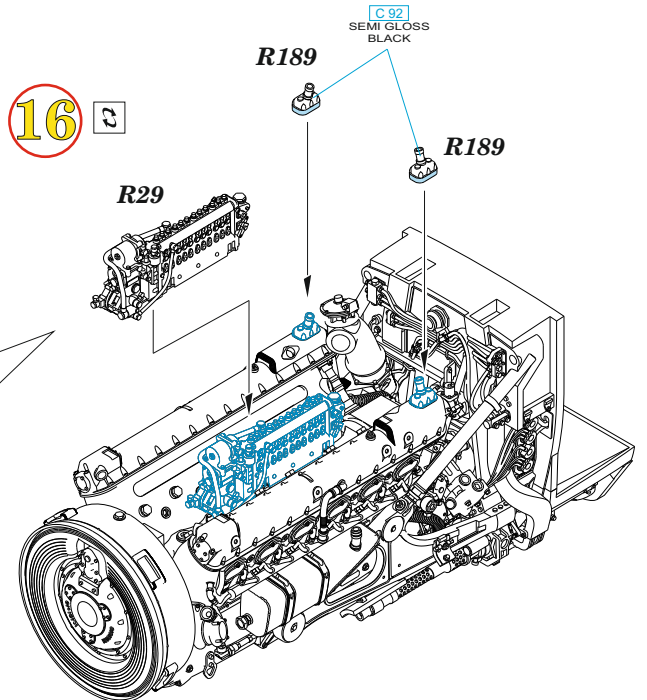

R189

C 92
SEMI GLOSS BLACK

R189

R29