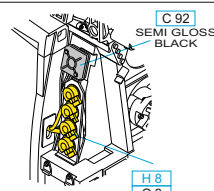

6

wire
Ø - 0,5mm
l - 7mm

C 92
SEMI GLOSS BLACK

7

C 92
SEMI GLOSS BLACK

R210

H 70
C 60
RLM02 GRAY

R209

H 70
C 60
RLM02 GRAY

8

C 92
SEMI GLOSS BLACK

R177

R176

9

MC214
DARK IRON

R22

H 70
C 60
RLM02 GRAY

MC214
DARK IRON

R23

H 70
C 60
RLM02 GRAY

MC214
DARK IRON

C 92
SEMI GLOSS BLACK

H 8
C 8
SILVER

H 12
C 33
FLAT BLACK

R220

H 8
C 8
SILVER

H 70
C 60
RLM02 GRAY

R175

C 92
SEMI GLOSS BLACK

R183

10

R184

C 92
SEMI GLOSS BLACK

11

PE12

H 8
C 8
SILVER

PE11