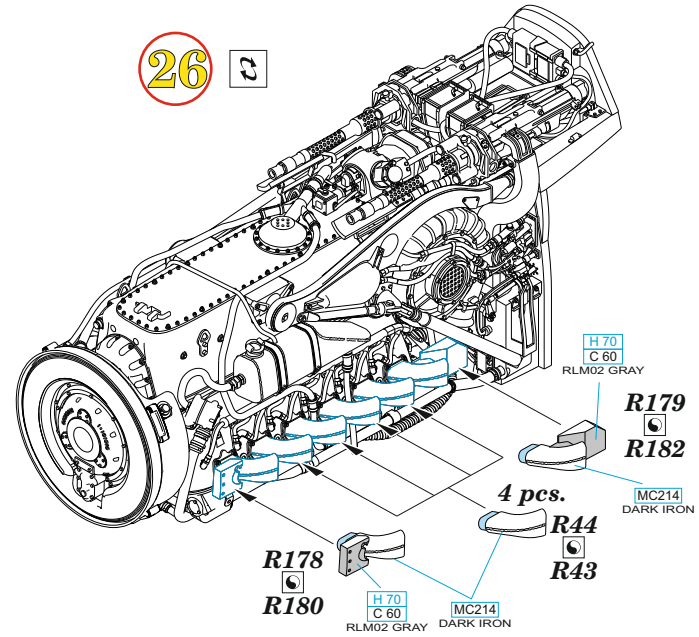

25

wire
Ø - 0,4mm
l - 22,7mm

26

27

CORRECT POSITION

PE1

R43

R44

PE20

28

CORRECT POSITION

PE9

R44

R43

PE14

2

PE19

H 70 C 60 RLM02 GRAY

PE14