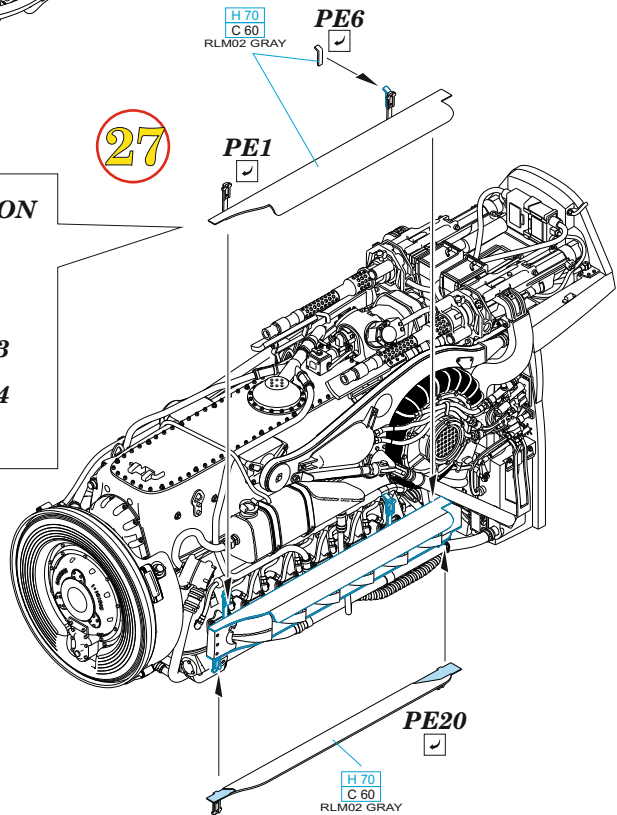

27

CORRECT POSITION

PE1

R43

R44

PE20