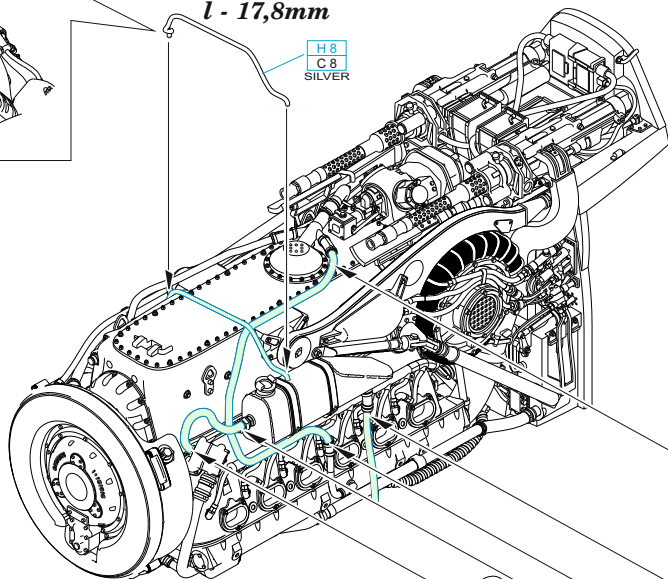

wire
Ø - 0,4mm
l - 31,4mm

MC214
DARK IRON

wire
Ø - 0,45mm
l - 22,7mm

H 8
C 8
SILVER

MC214
DARK IRON

wire
Ø - 0,5mm
l - 7,4mm

wire
Ø - 0,3mm
l - 17,8mm

H 8
C 8
SILVER