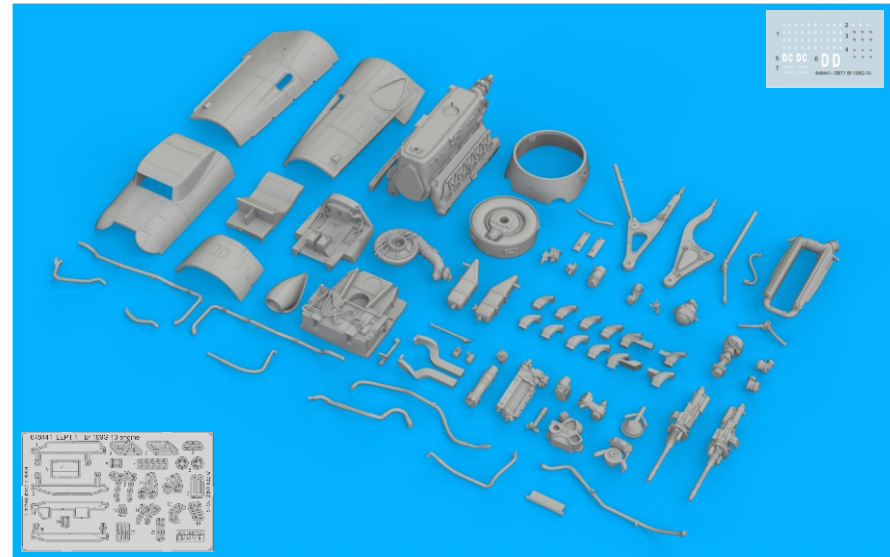

eduard
435 21 Obrnice 170
Czech Republic
www.eduard.com

www.eduard.com

44,95

648 902 Bf 109K-4 engine

for Eduard kit - pro stavěbnici Eduard

1/48

eduard

BEST ~~BRASS~~ RESIN AROUND!