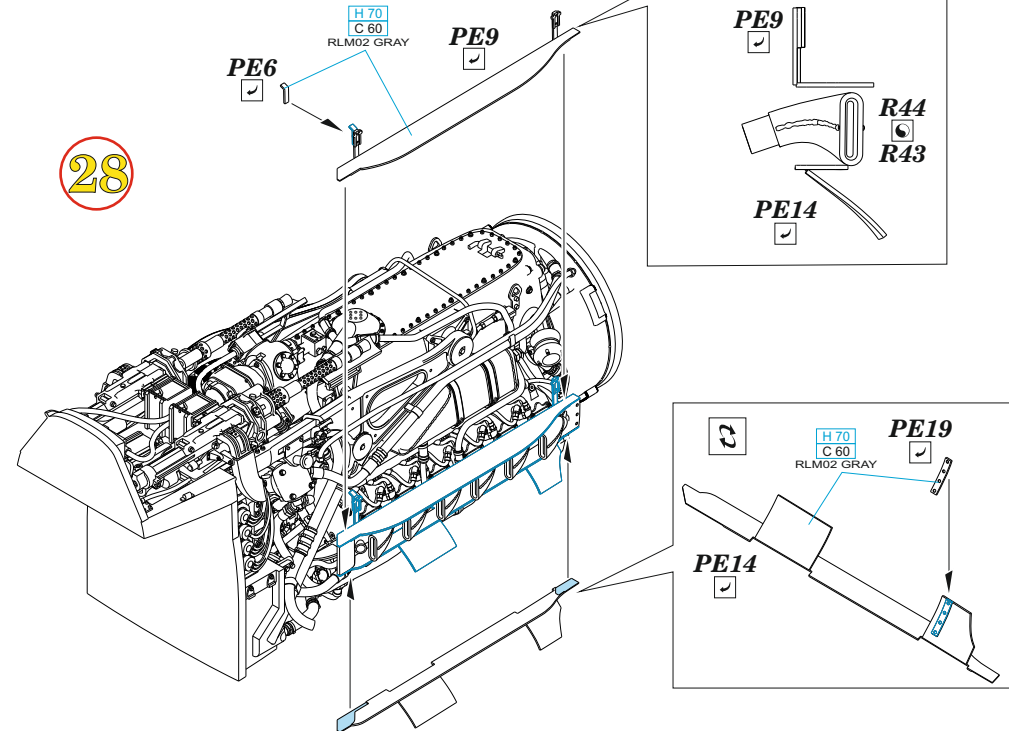

25

wire
Ø - 0,4mm
l - 22,7mm

26

27

CORRECT POSITION

PE1

R43

R44

PE20

28

CORRECT POSITION

PE9

R44

R43

PE14

2

PE19

H 70 C 60 RLM02 GRAY

PE14