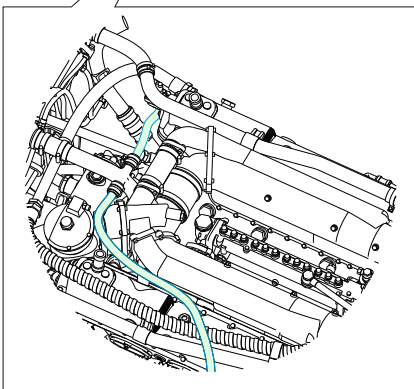

wire
Ø - 0,4mm
l - 31,4mm

MC214
DARK IRON

wire
Ø - 0,45mm
l - 22,7mm

H 8
C 8
SILVER

MC214
DARK IRON

wire
Ø - 0,5mm
l - 7,4mm

wire
Ø - 0,3mm
l - 17,8mm

H 8
C 8
SILVER

H 8
C 8
SILVER

24

wire
Ø - 0,45mm
l - 12mm

H 8
C 8
SILVER

23

wire
Ø - 0,5mm
l - 7,7mm

MC214
DARK IRON

wire
Ø - 0,5mm
l - 31mm