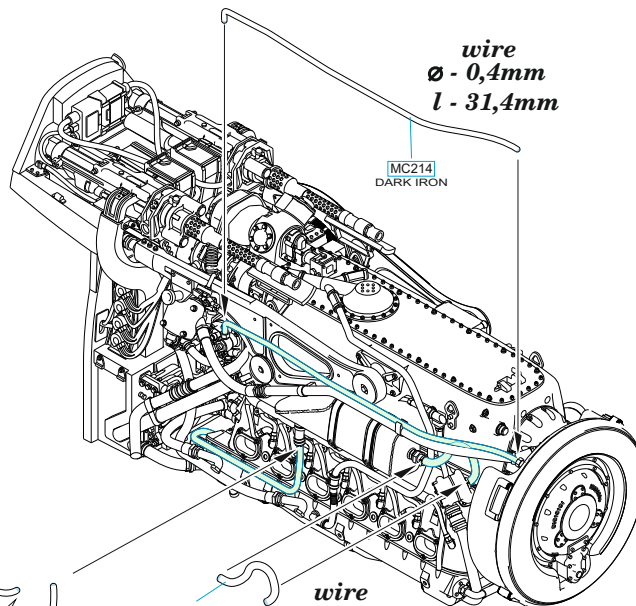

wire
Ø - 0,4mm
l - 31,4mm

MC214
DARK IRON

wire
Ø - 0,45mm
l - 22,7mm

H 8
C 8
SILVER

MC214
DARK IRON

wire
Ø - 0,5mm
l - 7,4mm

wire
Ø - 0,3mm
l - 17,8mm

H 8
C 8
SILVER